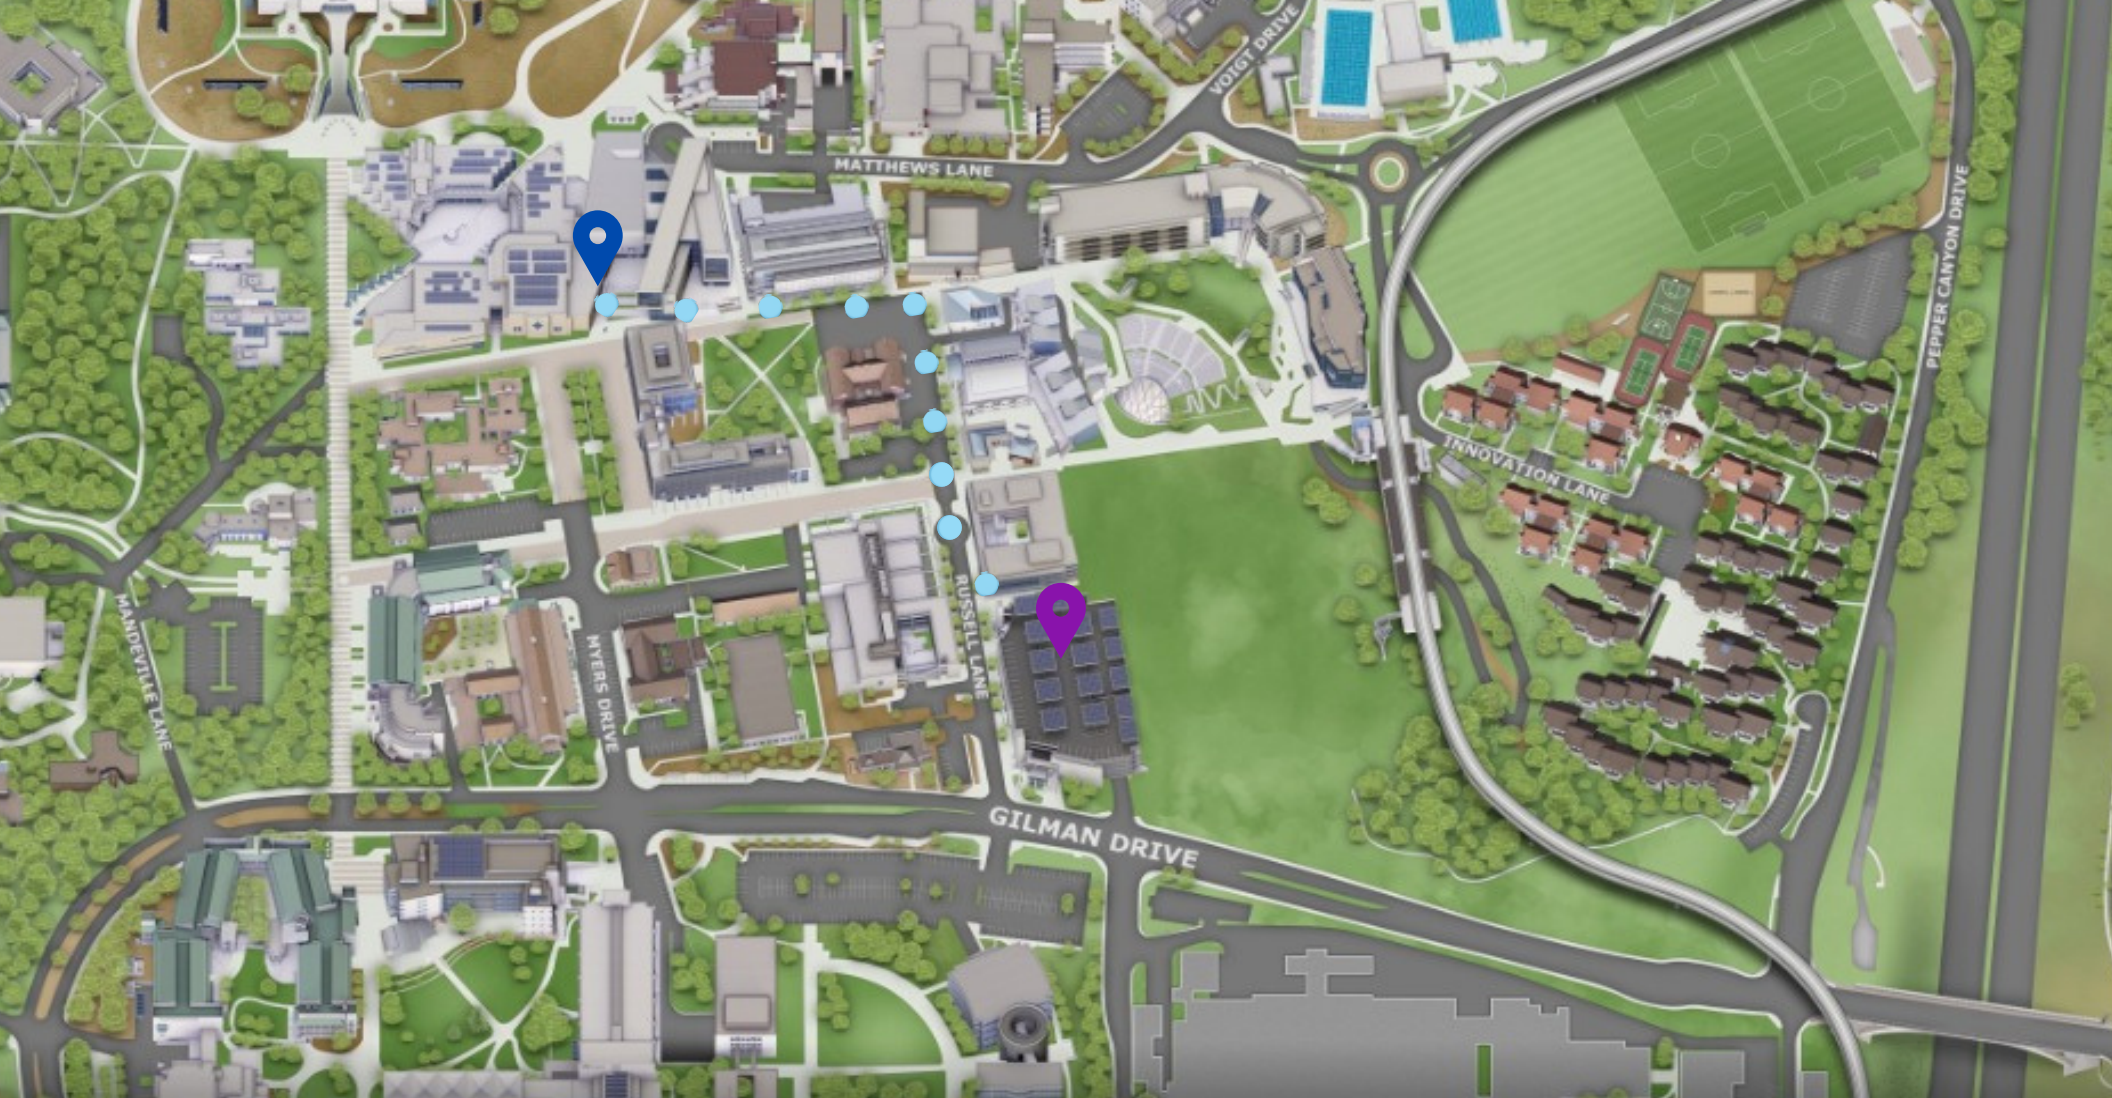

Recommended Route

 Gilman Parking Structure

 Price Center for COVID Testing

 Gilman Parking Structure

 Seventh College for Check In

Gilman Parking Structure - 3100 Gilman Dr, La Jolla, CA 92093
to Price Center - La Jolla, CA 92093 - Walking Directions

1. Head north on Russell Drive
2. Turn left on Lyman Lane
3. Price Center will be on the right
4. Enter through South Entrance toward Price Center Ballroom

Further Price Center Directions:
<https://universitycenters.ucsd.edu/hours-directions/index.html>

Gilman Parking Structure - 3100
Gilman Dr., La Jolla CA 92093 to
Seventh College - 7-3 Scholars Dr.
N. La Jolla, CA 92093 - Driving
Directions

1. Turn left onto Gilman Drive
2. Turn Left onto Gilman Drive/Pepper Cyn Dr
3. Turn Left onto Voigt Dr
4. At the traffic circle take the 1st exit and stay on Voigt Dr
5. Turn right to stay on Voigt Dr
6. Turn right onto Hopkins Dr
7. Continue onto UCSD Northpoint Dr
8. Turn left onto Scholars Dr N
9. Destination will be on your right, Seventh College Building #2, check in downstairs (ground level)