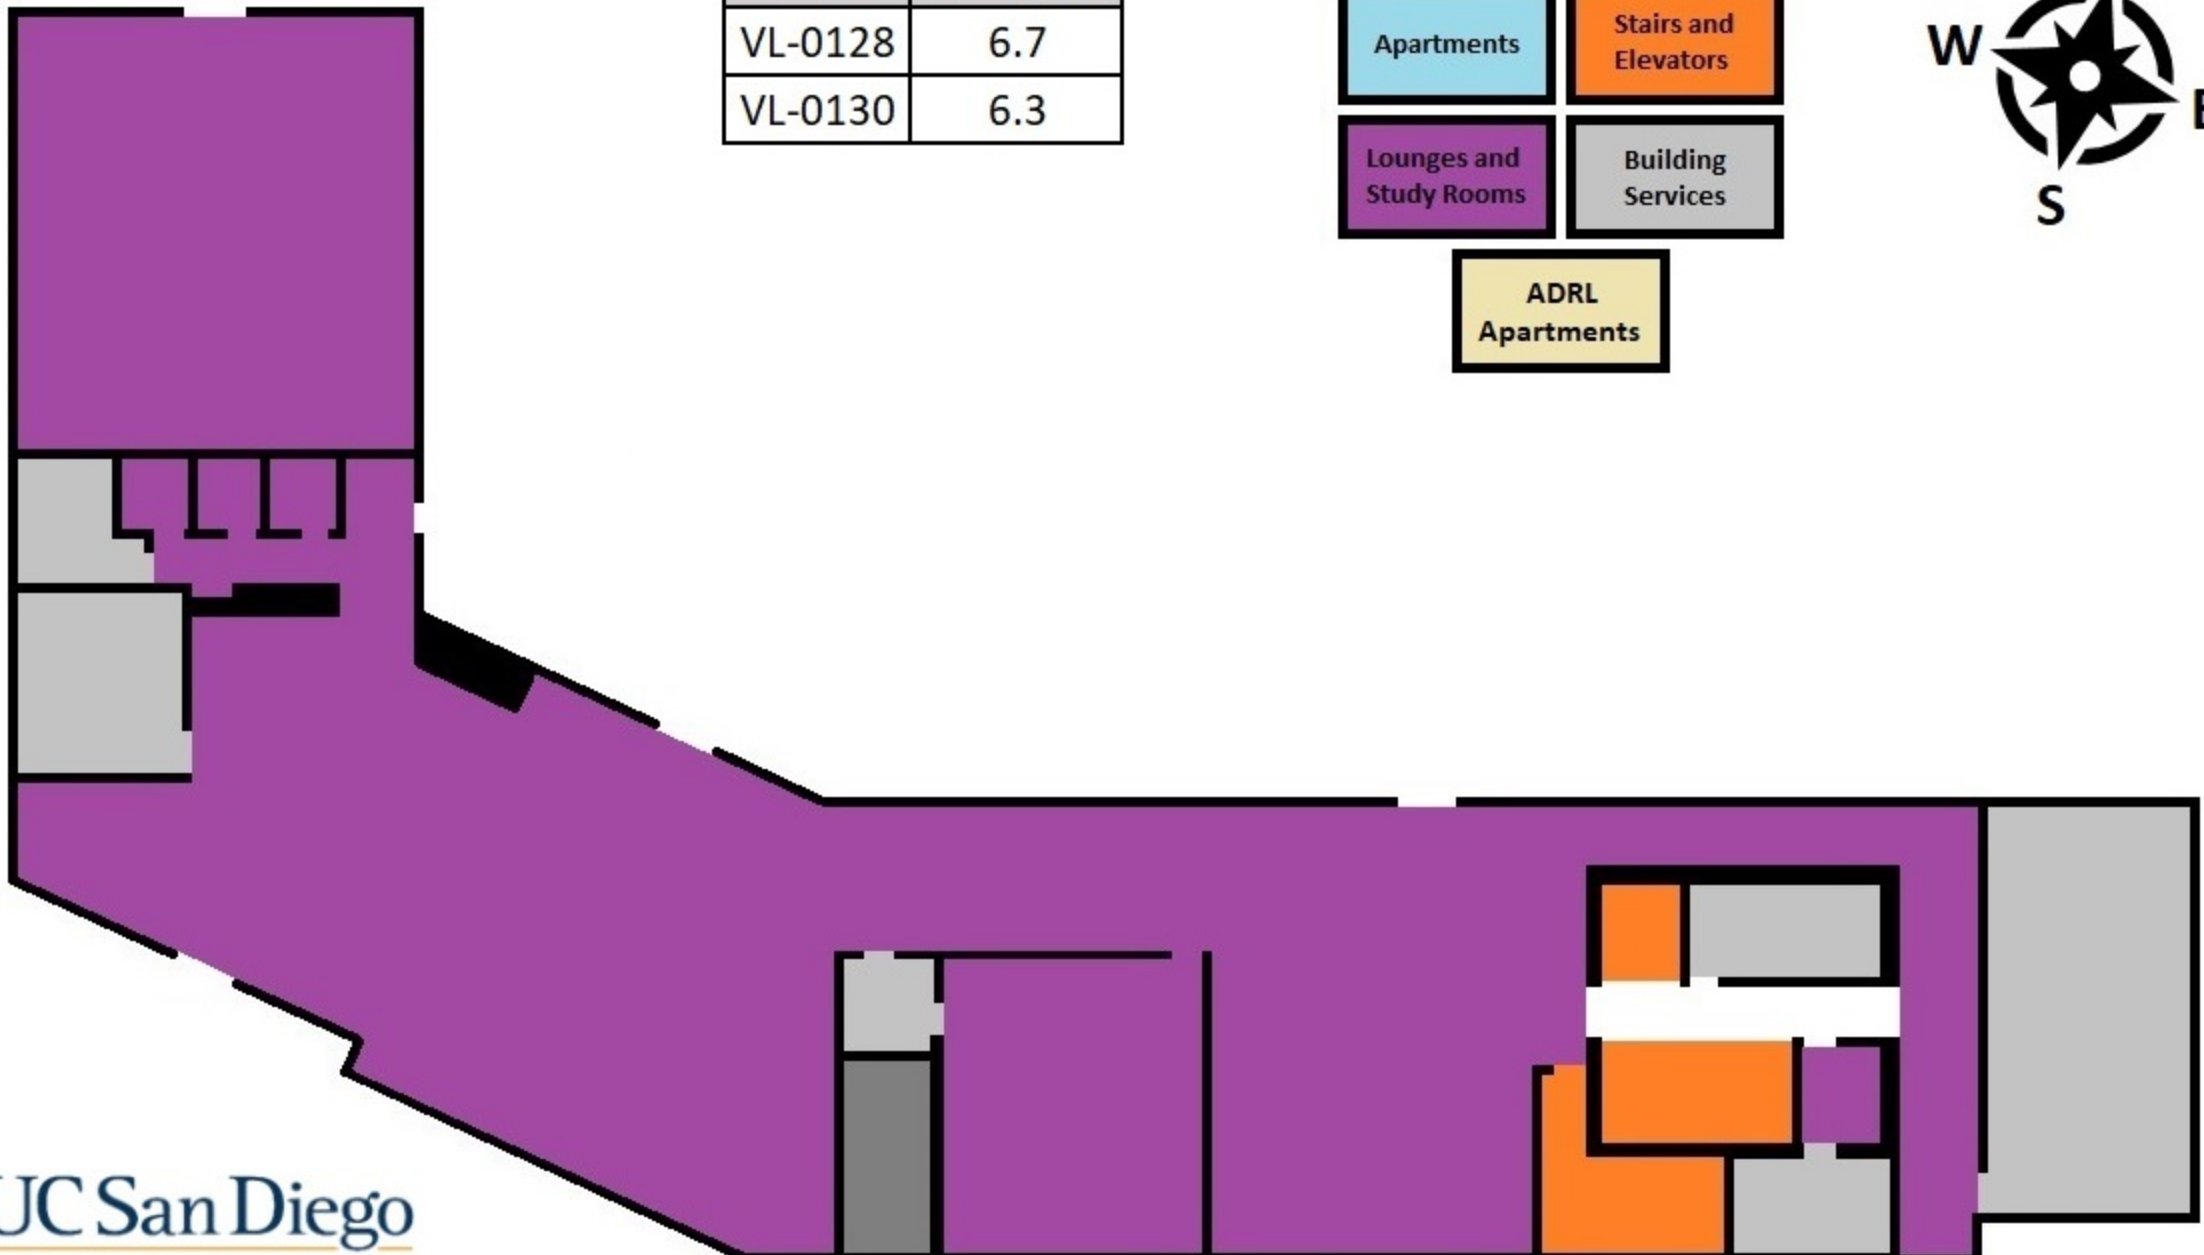

6 Person Floorplan 6.11

6 Person Floorplan 6.13

6 Person Floorplan 6.14

6 Person Floorplan 6.16

Pepper Canyon West - Vela 8 Bedroom Floorplans

8 Bedroom Floorplan 8.3

8 Bedroom Floorplan 8.4

8 Bedroom Floorplan 8.5

8 Bedroom Floorplan 8.7

8 Bedroom Floorplan 8.8

8 Bedroom Floorplan 8.12

8 Bedroom Floorplan 8.13

Vela 1st Floor

Pepper Canyon West

Unit	Floorplan
VL-0128	6.7
VL-0130	6.3

Unit	Floorplan
VL-0306	8.5
VL-0308	8.3
VL-0309	6.1
VL-0311	8.8
VL-0312	8.13
VL-0315	6.14
VL-0317	6.13
VL-0318	6.6
VL-0324	8.4
VL-0325	6.4
VL-0326	6.3
VL-0329	6.9
VL-0331	6.6

Vela 3rd Floor

Pepper Canyon West

Apartments	Stairs and Elevators
Lounges and Study Rooms	Building Services
Inaccessible Space	Rooftop Terrace

Unit	Floorplan
VL-0406	8.5
VL-0408	8.3
VL-0409	6.1
VL-0411	8.8
VL-0412	8.7
VL-0415	6.14
VL-0417	6.13
VL-0418	6.6

Vela 4th Floor

Pepper Canyon West

Apartments	Stairs and Elevators
Lounges and Study Rooms	Building Services
Inaccessible Space	Rooftop Terrace

Unit	Floorplan
VL-0506	8.5
VL-0508	8.3
VL-0509	6.1
VL-0511	6.8