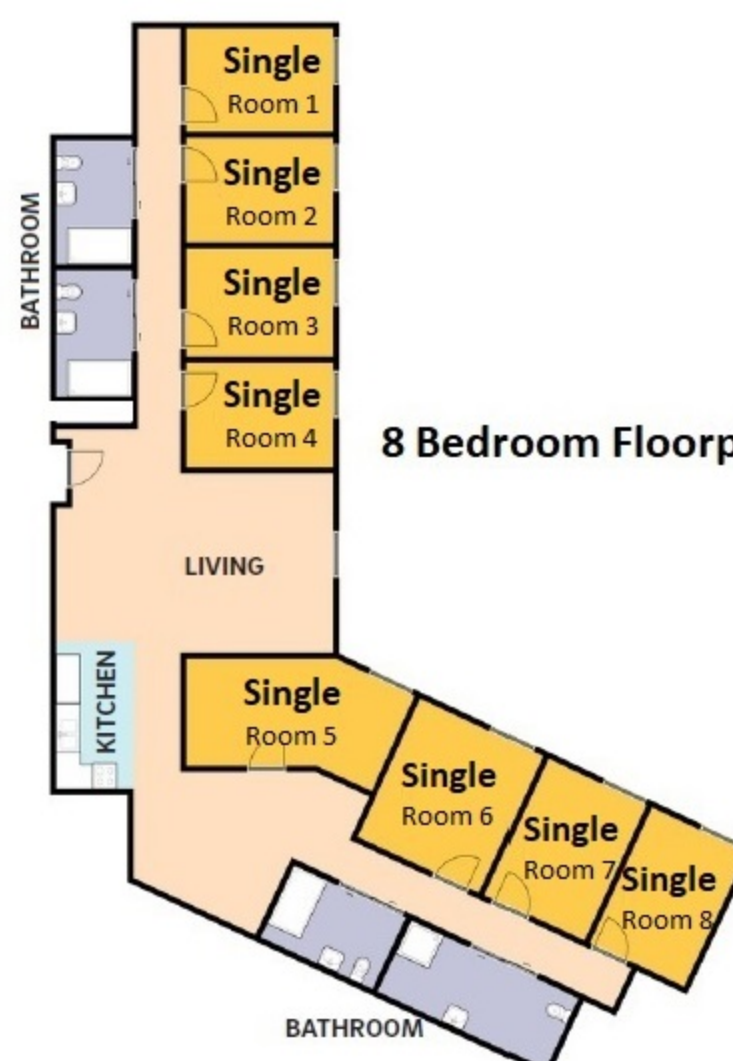

Pepper Canyon West - Vela 6 Bedroom Floorplans

6 Person Floorplan 6.1

6 Person Floorplan 6.3

6 Person Floorplan 6.4

6 Person Floorplan 6.6

6 Person Floorplan 6.7

6 Person Floorplan 6.8

6 Person Floorplan 6.9

6 Person Floorplan 6.11

6 Person Floorplan 6.13

6 Person Floorplan 6.14

6 Person Floorplan 6.16

Pepper Canyon West - Vela 8 Bedroom Floorplans

8 Bedroom Floorplan 8.3

8 Bedroom Floorplan 8.4

8 Bedroom Floorplan 8.5

8 Bedroom Floorplan 8.7

8 Bedroom Floorplan 8.8

8 Bedroom Floorplan 8.12

8 Bedroom Floorplan 8.13

Vela 1st Floor

Pepper Canyon West

Unit	Floorplan
VL-0128	6.7
VL-0130	6.3

Unit	Floorplan
VL-0306	8.5
VL-0308	8.3
VL-0309	6.1
VL-0311	8.8
VL-0312	8.13
VL-0315	6.14
VL-0317	6.13
VL-0318	6.6
VL-0324	8.4
VL-0325	6.4
VL-0326	6.3
VL-0329	6.9
VL-0331	6.6

Vela 3rd Floor

Pepper Canyon West

Apartments	Stairs and Elevators
Lounges and Study Rooms	Building Services
Inaccessible Space	Rooftop Terrace

Unit	Floorplan
VL-0406	8.5
VL-0408	8.3
VL-0409	6.1
VL-0411	8.8
VL-0412	8.7
VL-0415	6.14
VL-0417	6.13
VL-0418	6.6