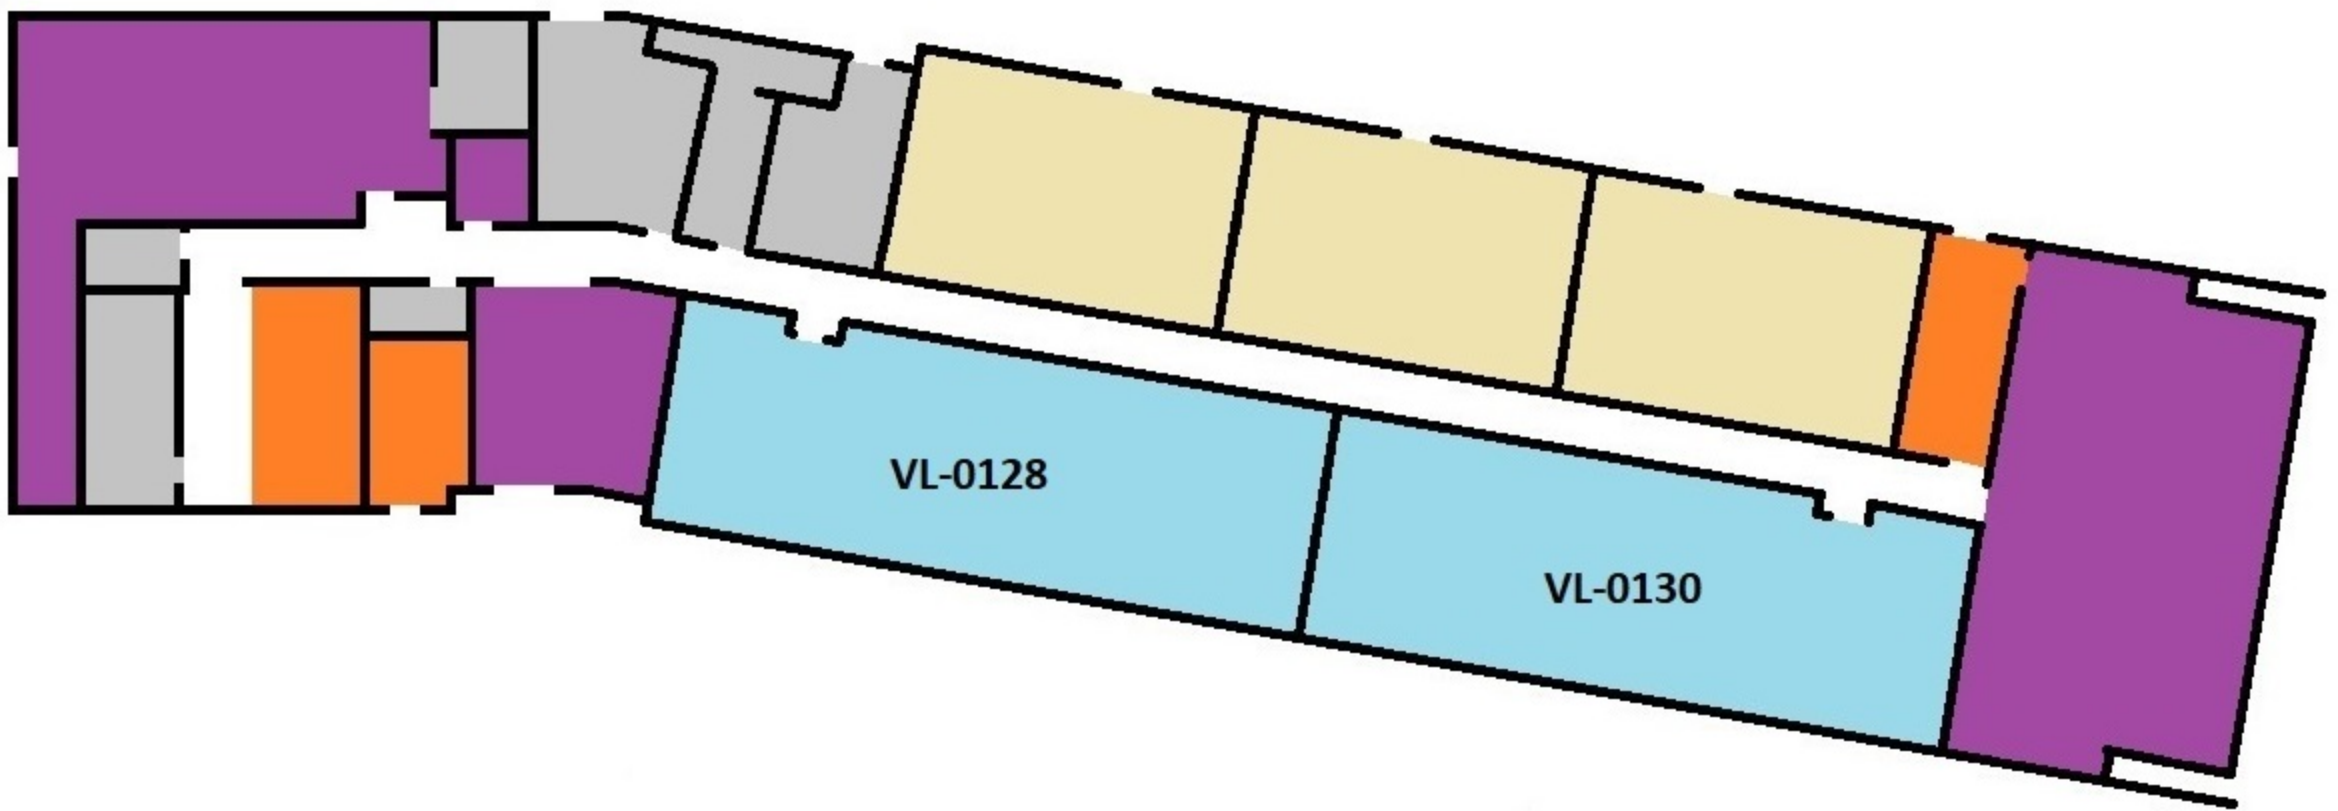

6 Person Floorplan 6.11

6 Person Floorplan 6.13

6 Person Floorplan 6.14

6 Person Floorplan 6.16

Pepper Canyon West - Vela 8 Bedroom Floorplans

8 Bedroom Floorplan 8.3

8 Bedroom Floorplan 8.4

8 Bedroom Floorplan 8.5

8 Bedroom Floorplan 8.7

8 Bedroom Floorplan 8.8

8 Bedroom Floorplan 8.12

8 Bedroom Floorplan 8.13

Vela 1st Floor

Pepper Canyon West

Unit	Floorplan
VL-0128	6.7
VL-0130	6.3

Unit	Floorplan
VL-0306	8.5
VL-0308	8.3
VL-0309	6.1
VL-0311	8.8
VL-0312	8.13
VL-0315	6.14
VL-0317	6.13
VL-0318	6.6
VL-0324	8.4
VL-0325	6.4
VL-0326	6.3
VL-0329	6.9
VL-0331	6.6

Vela 3rd Floor

Pepper Canyon West

Apartments	Stairs and Elevators
Lounges and Study Rooms	Building Services
Inaccessible Space	Rooftop Terrace

Unit	Floorplan
VL-0406	8.5
VL-0408	8.3
VL-0409	6.1
VL-0411	8.8
VL-0412	8.7
VL-0415	6.14
VL-0417	6.13
VL-0418	6.6

Vela 4th Floor

Pepper Canyon West

Apartments	Stairs and Elevators
Lounges and Study Rooms	Building Services
Inaccessible Space	Rooftop Terrace

Unit	Floorplan
VL-0506	8.5
VL-0508	8.3
VL-0509	6.1
VL-0511	6.8