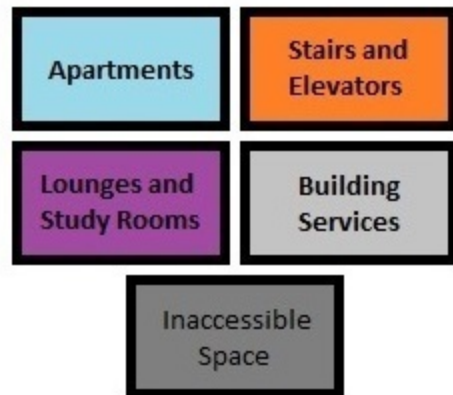

Vela 23rd Floor

Pepper Canyon West

Unit	Floorplan
VL-2306	8.5
VL-2309	6.16