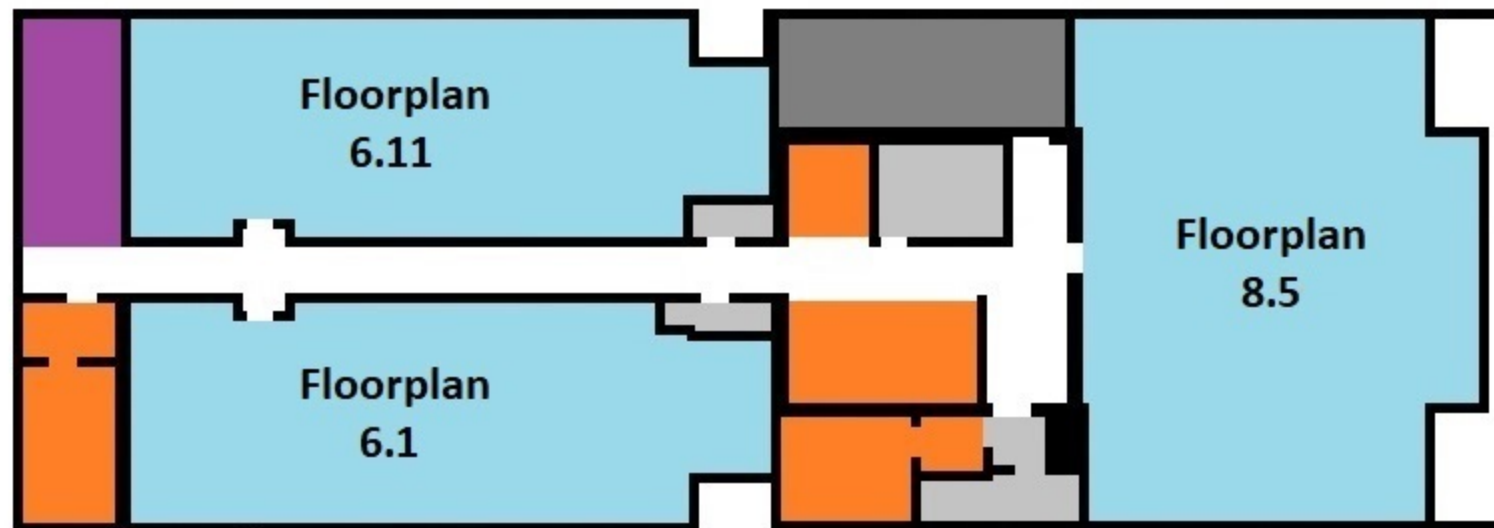

Vela 5th Floor

Pepper Canyon West

Apartments	Stairs and Elevators
Lounges and Study Rooms	Building Services
Inaccessible Space	Rooftop Terrace

Vela 6th Floor

Pepper Canyon West

Unit	Floorplan
VL-0606	8.5
VL-0608	6.11
VL-0609	6.1

UC San Diego

RESIDENTIAL, RETAIL AND
SUPPLY CHAIN SERVICES

HOUSING • DINING • HOSPITALITY

Vela 7th - 21st Odd Floors

Pepper Canyon West

Unit			
VL-0708	VL-0908	VL-1108	VL-1308
VL-1508	VL-1708	VL-1908	VL-2108

Unit			
VL-0706	VL-0906	VL-1106	VL-1306
VL-1506	VL-1706	VL-1906	VL-2106

Unit			
VL-0709	VL-0909	VL-1109	VL-1309
VL-1509	VL-1709	VL-1909	VL-2109

UC San Diego

RESIDENTIAL, RETAIL AND
SUPPLY CHAIN SERVICES
HOUSING • DINING • HOSPITALITY