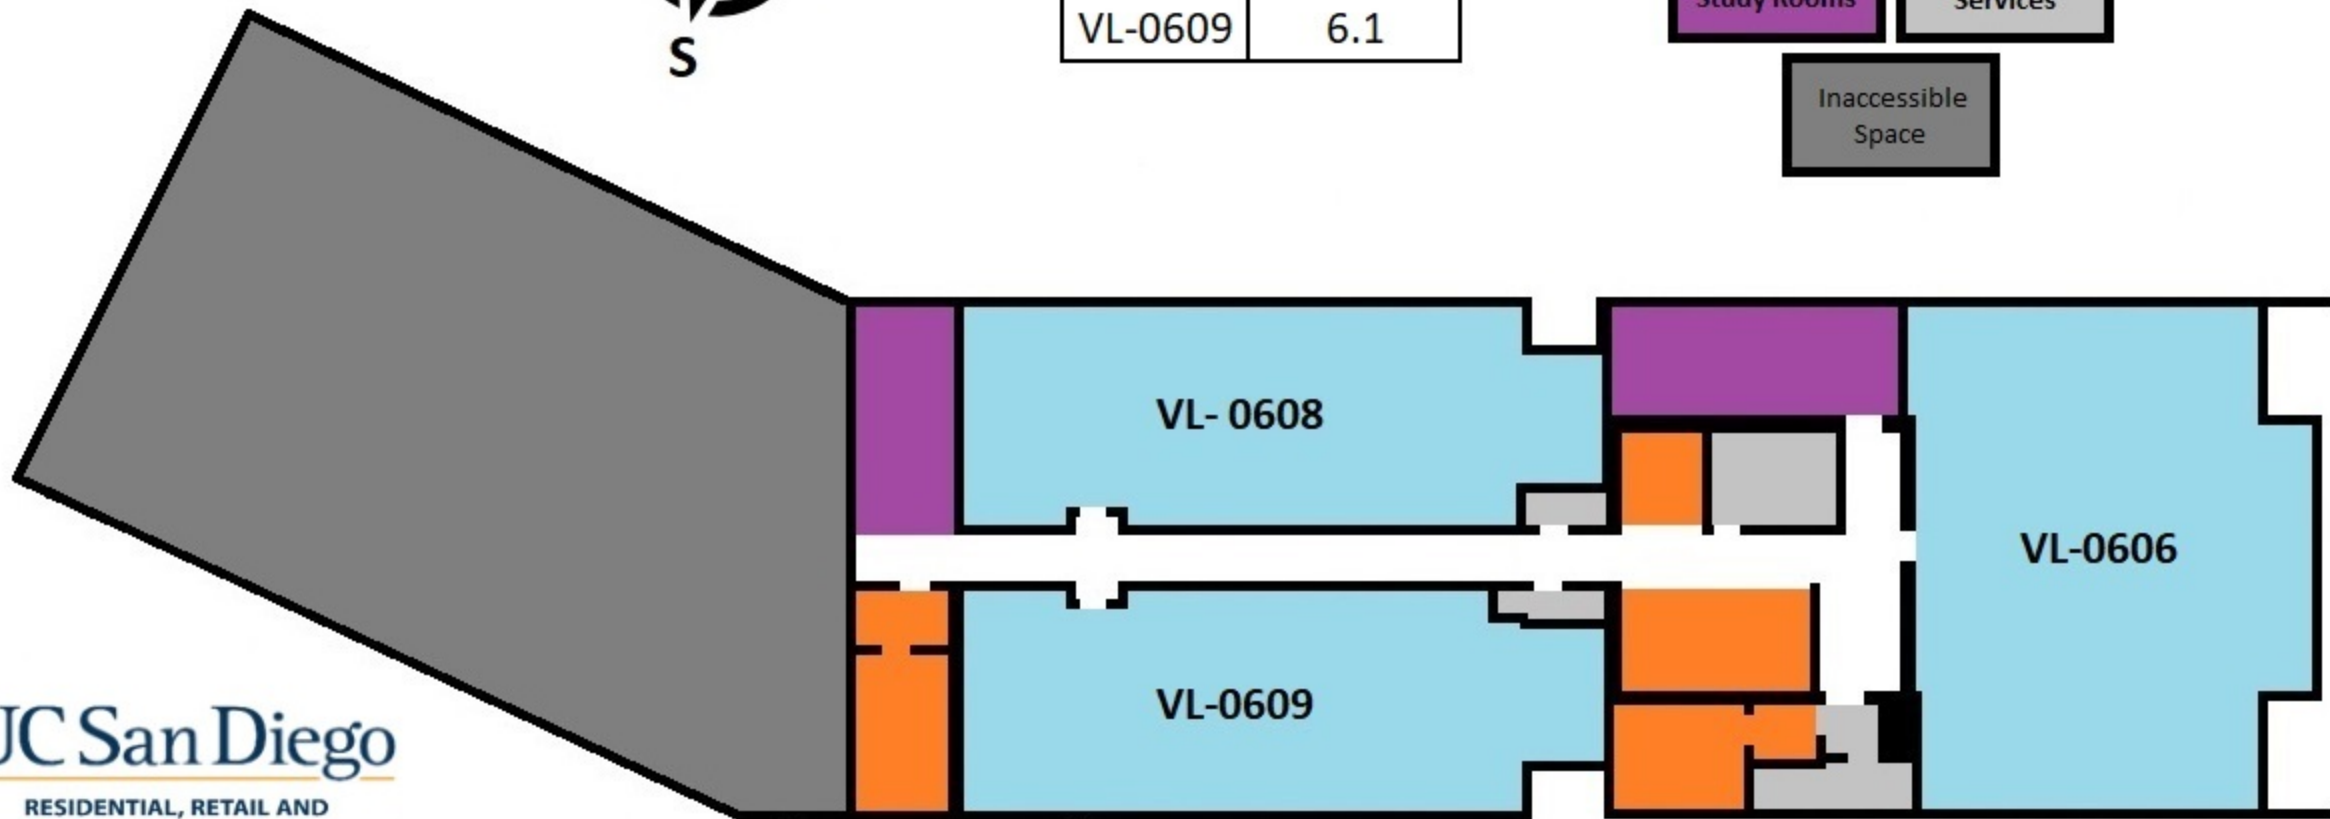

Vela 4th Floor

Pepper Canyon West

Apartments	Stairs and Elevators
Lounges and Study Rooms	Building Services
Inaccessible Space	Rooftop Terrace

Unit	Floorplan
VL-0506	8.5
VL-0508	8.3
VL-0509	6.1
VL-0511	6.8

Vela 5th Floor

Pepper Canyon West

Apartments	Stairs and Elevators
Lounges and Study Rooms	Building Services
Inaccessible Space	Rooftop Terrace

Vela 6th Floor

Pepper Canyon West

Unit	Floorplan
VL-0606	8.5
VL-0608	6.11
VL-0609	6.1

UC San Diego

RESIDENTIAL, RETAIL AND
SUPPLY CHAIN SERVICES

HOUSING • DINING • HOSPITALITY

Vela 7th - 21st Odd Floors

Pepper Canyon West

Unit			
VL-0708	VL-0908	VL-1108	VL-1308
VL-1508	VL-1708	VL-1908	VL-2108

Unit			
VL-0706	VL-0906	VL-1106	VL-1306
VL-1506	VL-1706	VL-1906	VL-2106

Unit			
VL-0709	VL-0909	VL-1109	VL-1309
VL-1509	VL-1709	VL-1909	VL-2109

UC San Diego

RESIDENTIAL, RETAIL AND
SUPPLY CHAIN SERVICES
HOUSING • DINING • HOSPITALITY