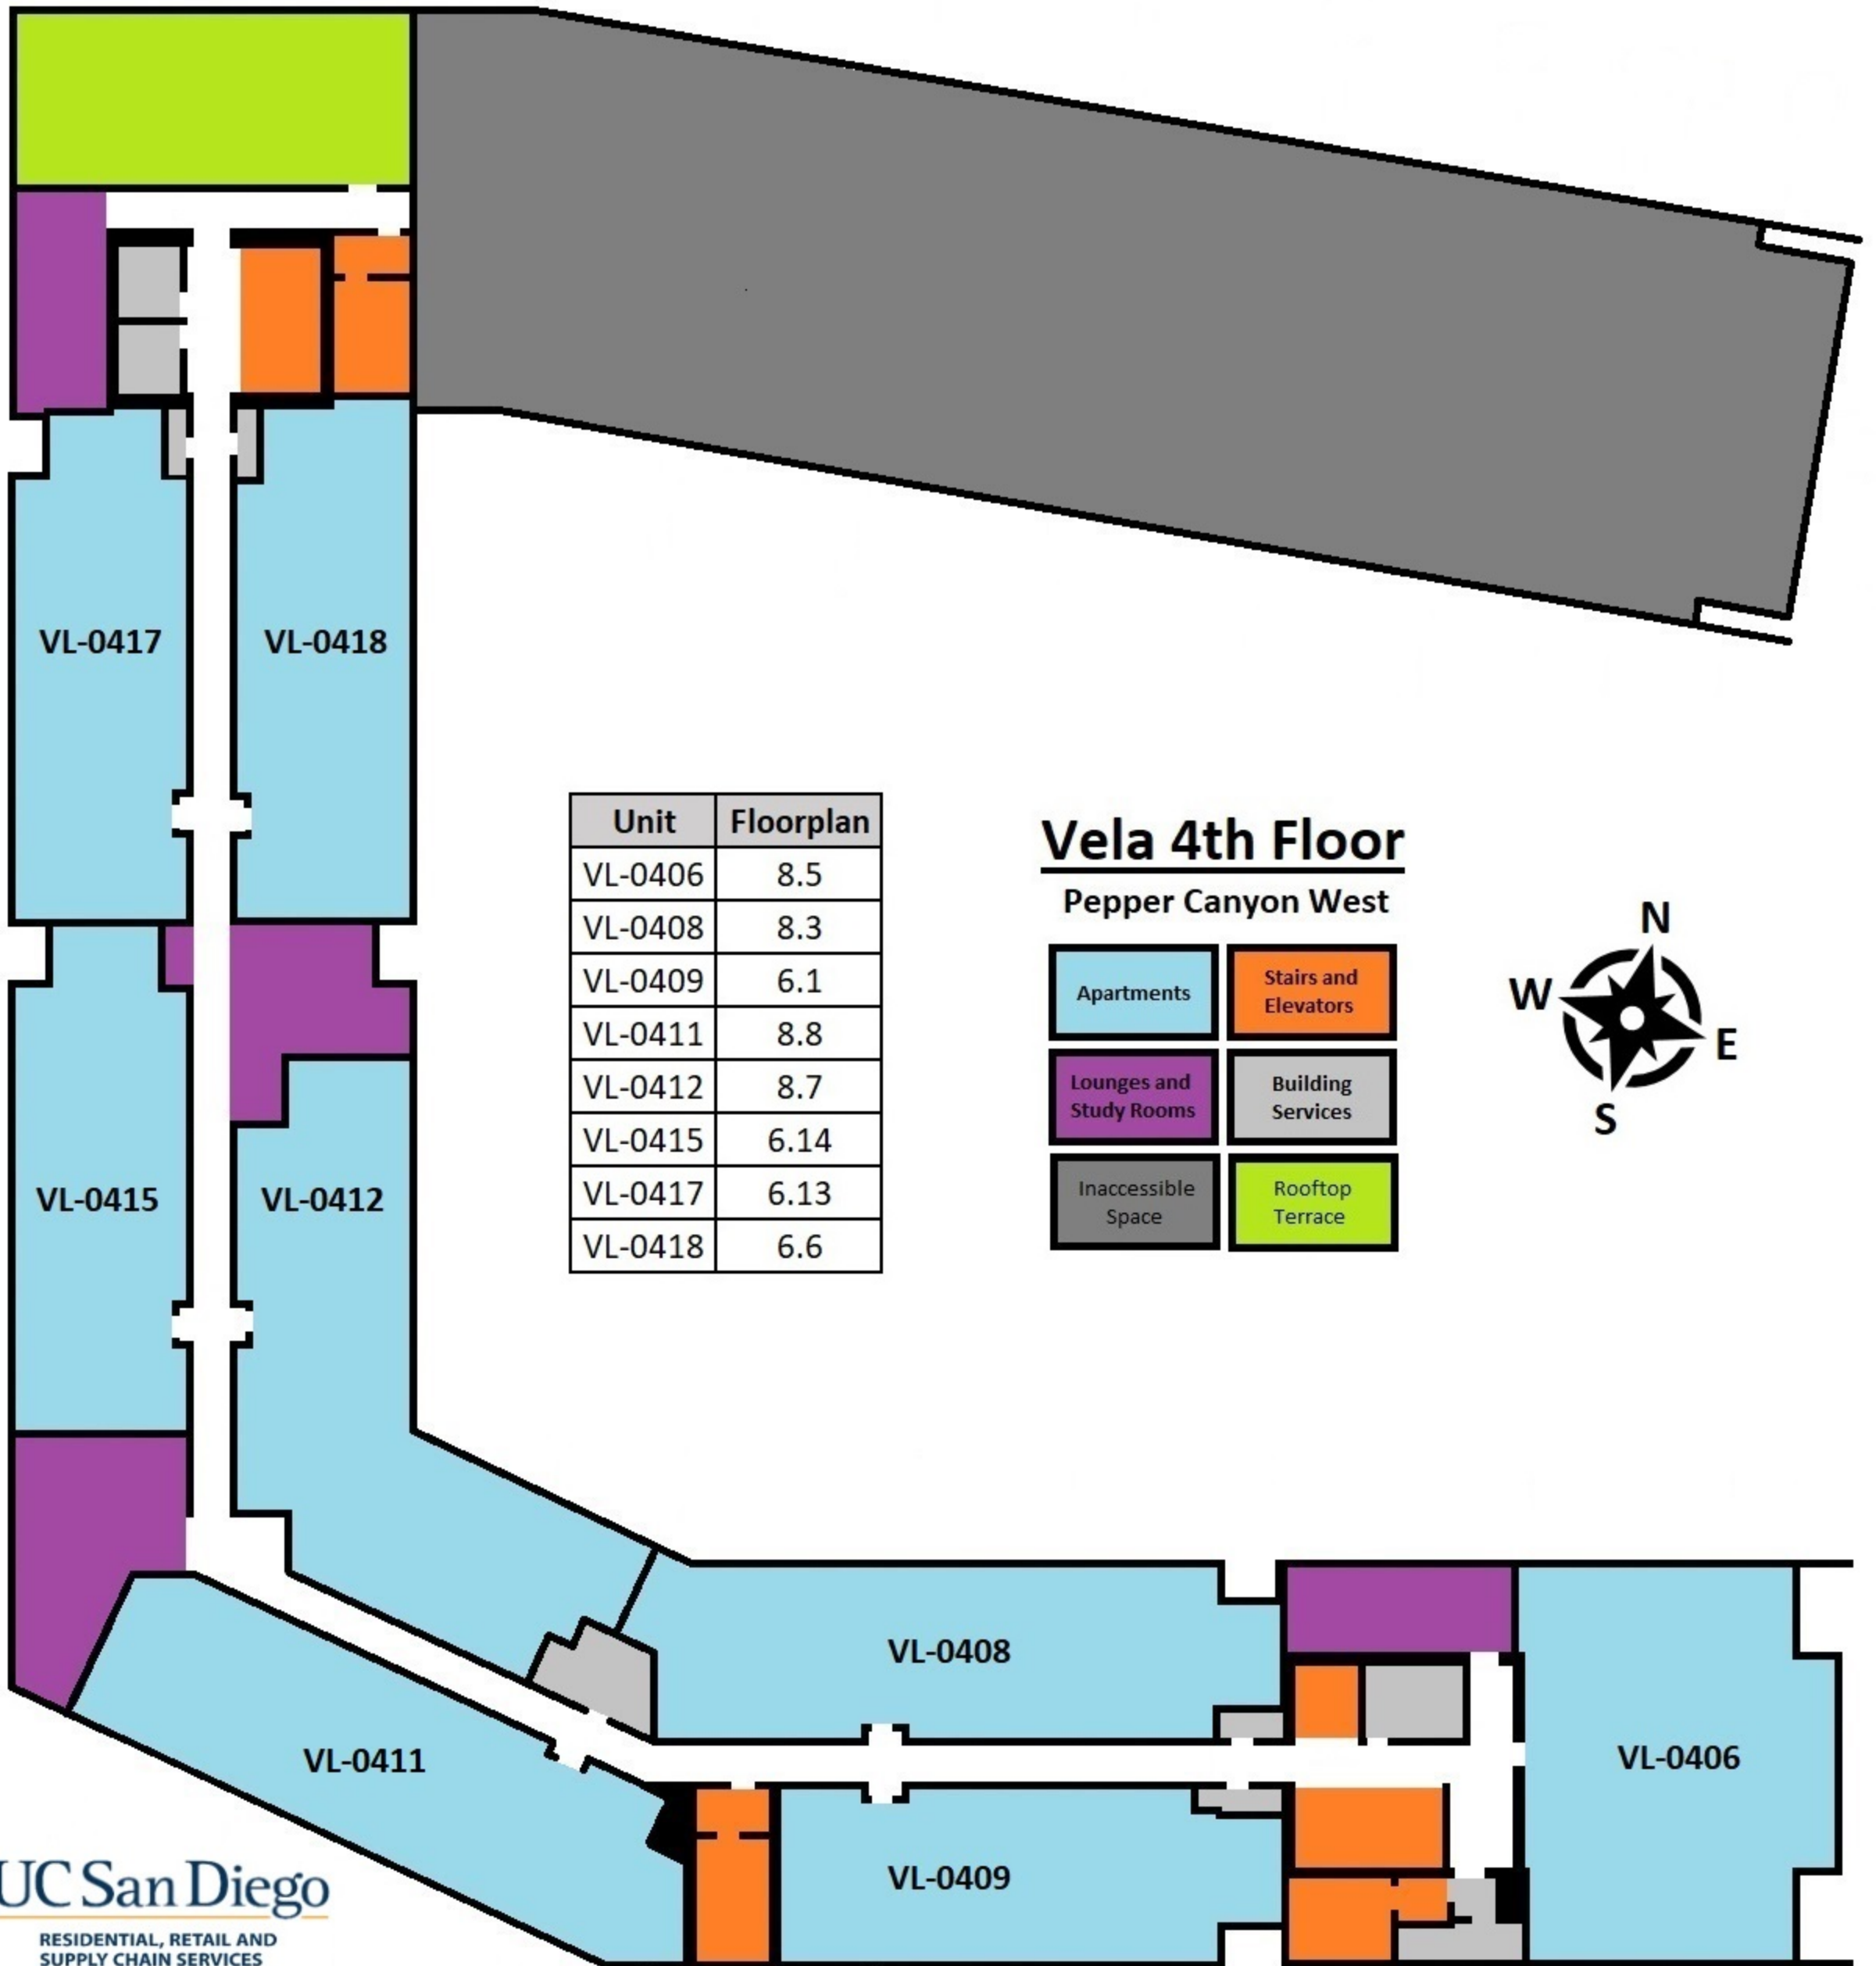

Pepper Canyon West - Vela 6 Bedroom Floorplans

6 Person Floorplan 6.1

6 Person Floorplan 6.3

6 Person Floorplan 6.4

6 Person Floorplan 6.6

6 Person Floorplan 6.7

6 Person Floorplan 6.8

6 Person Floorplan 6.9

6 Person Floorplan 6.11

6 Person Floorplan 6.13

6 Person Floorplan 6.14

6 Person Floorplan 6.16

Pepper Canyon West - Vela 8 Bedroom Floorplans

8 Bedroom Floorplan 8.3

8 Bedroom Floorplan 8.4

8 Bedroom Floorplan 8.5

8 Bedroom Floorplan 8.7

8 Bedroom Floorplan 8.8

8 Bedroom Floorplan 8.12

8 Bedroom Floorplan 8.13

Vela 1st Floor

Pepper Canyon West

Unit	Floorplan
VL-0128	6.7
VL-0130	6.3

Unit	Floorplan
VL-0306	8.5
VL-0308	8.3
VL-0309	6.1
VL-0311	8.8
VL-0312	8.13
VL-0315	6.14
VL-0317	6.13
VL-0318	6.6
VL-0324	8.4
VL-0325	6.4
VL-0326	6.3
VL-0329	6.9
VL-0331	6.6

Vela 3rd Floor

Pepper Canyon West

Apartments	Stairs and Elevators
Lounges and Study Rooms	Building Services
Inaccessible Space	Rooftop Terrace

Unit	Floorplan
VL-0406	8.5
VL-0408	8.3
VL-0409	6.1
VL-0411	8.8
VL-0412	8.7
VL-0415	6.14
VL-0417	6.13
VL-0418	6.6