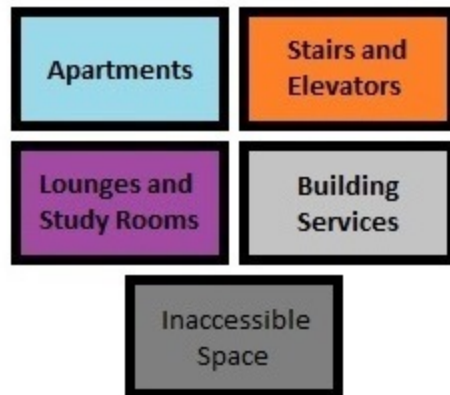

Vela 7th - 21st Odd Floors

Pepper Canyon West