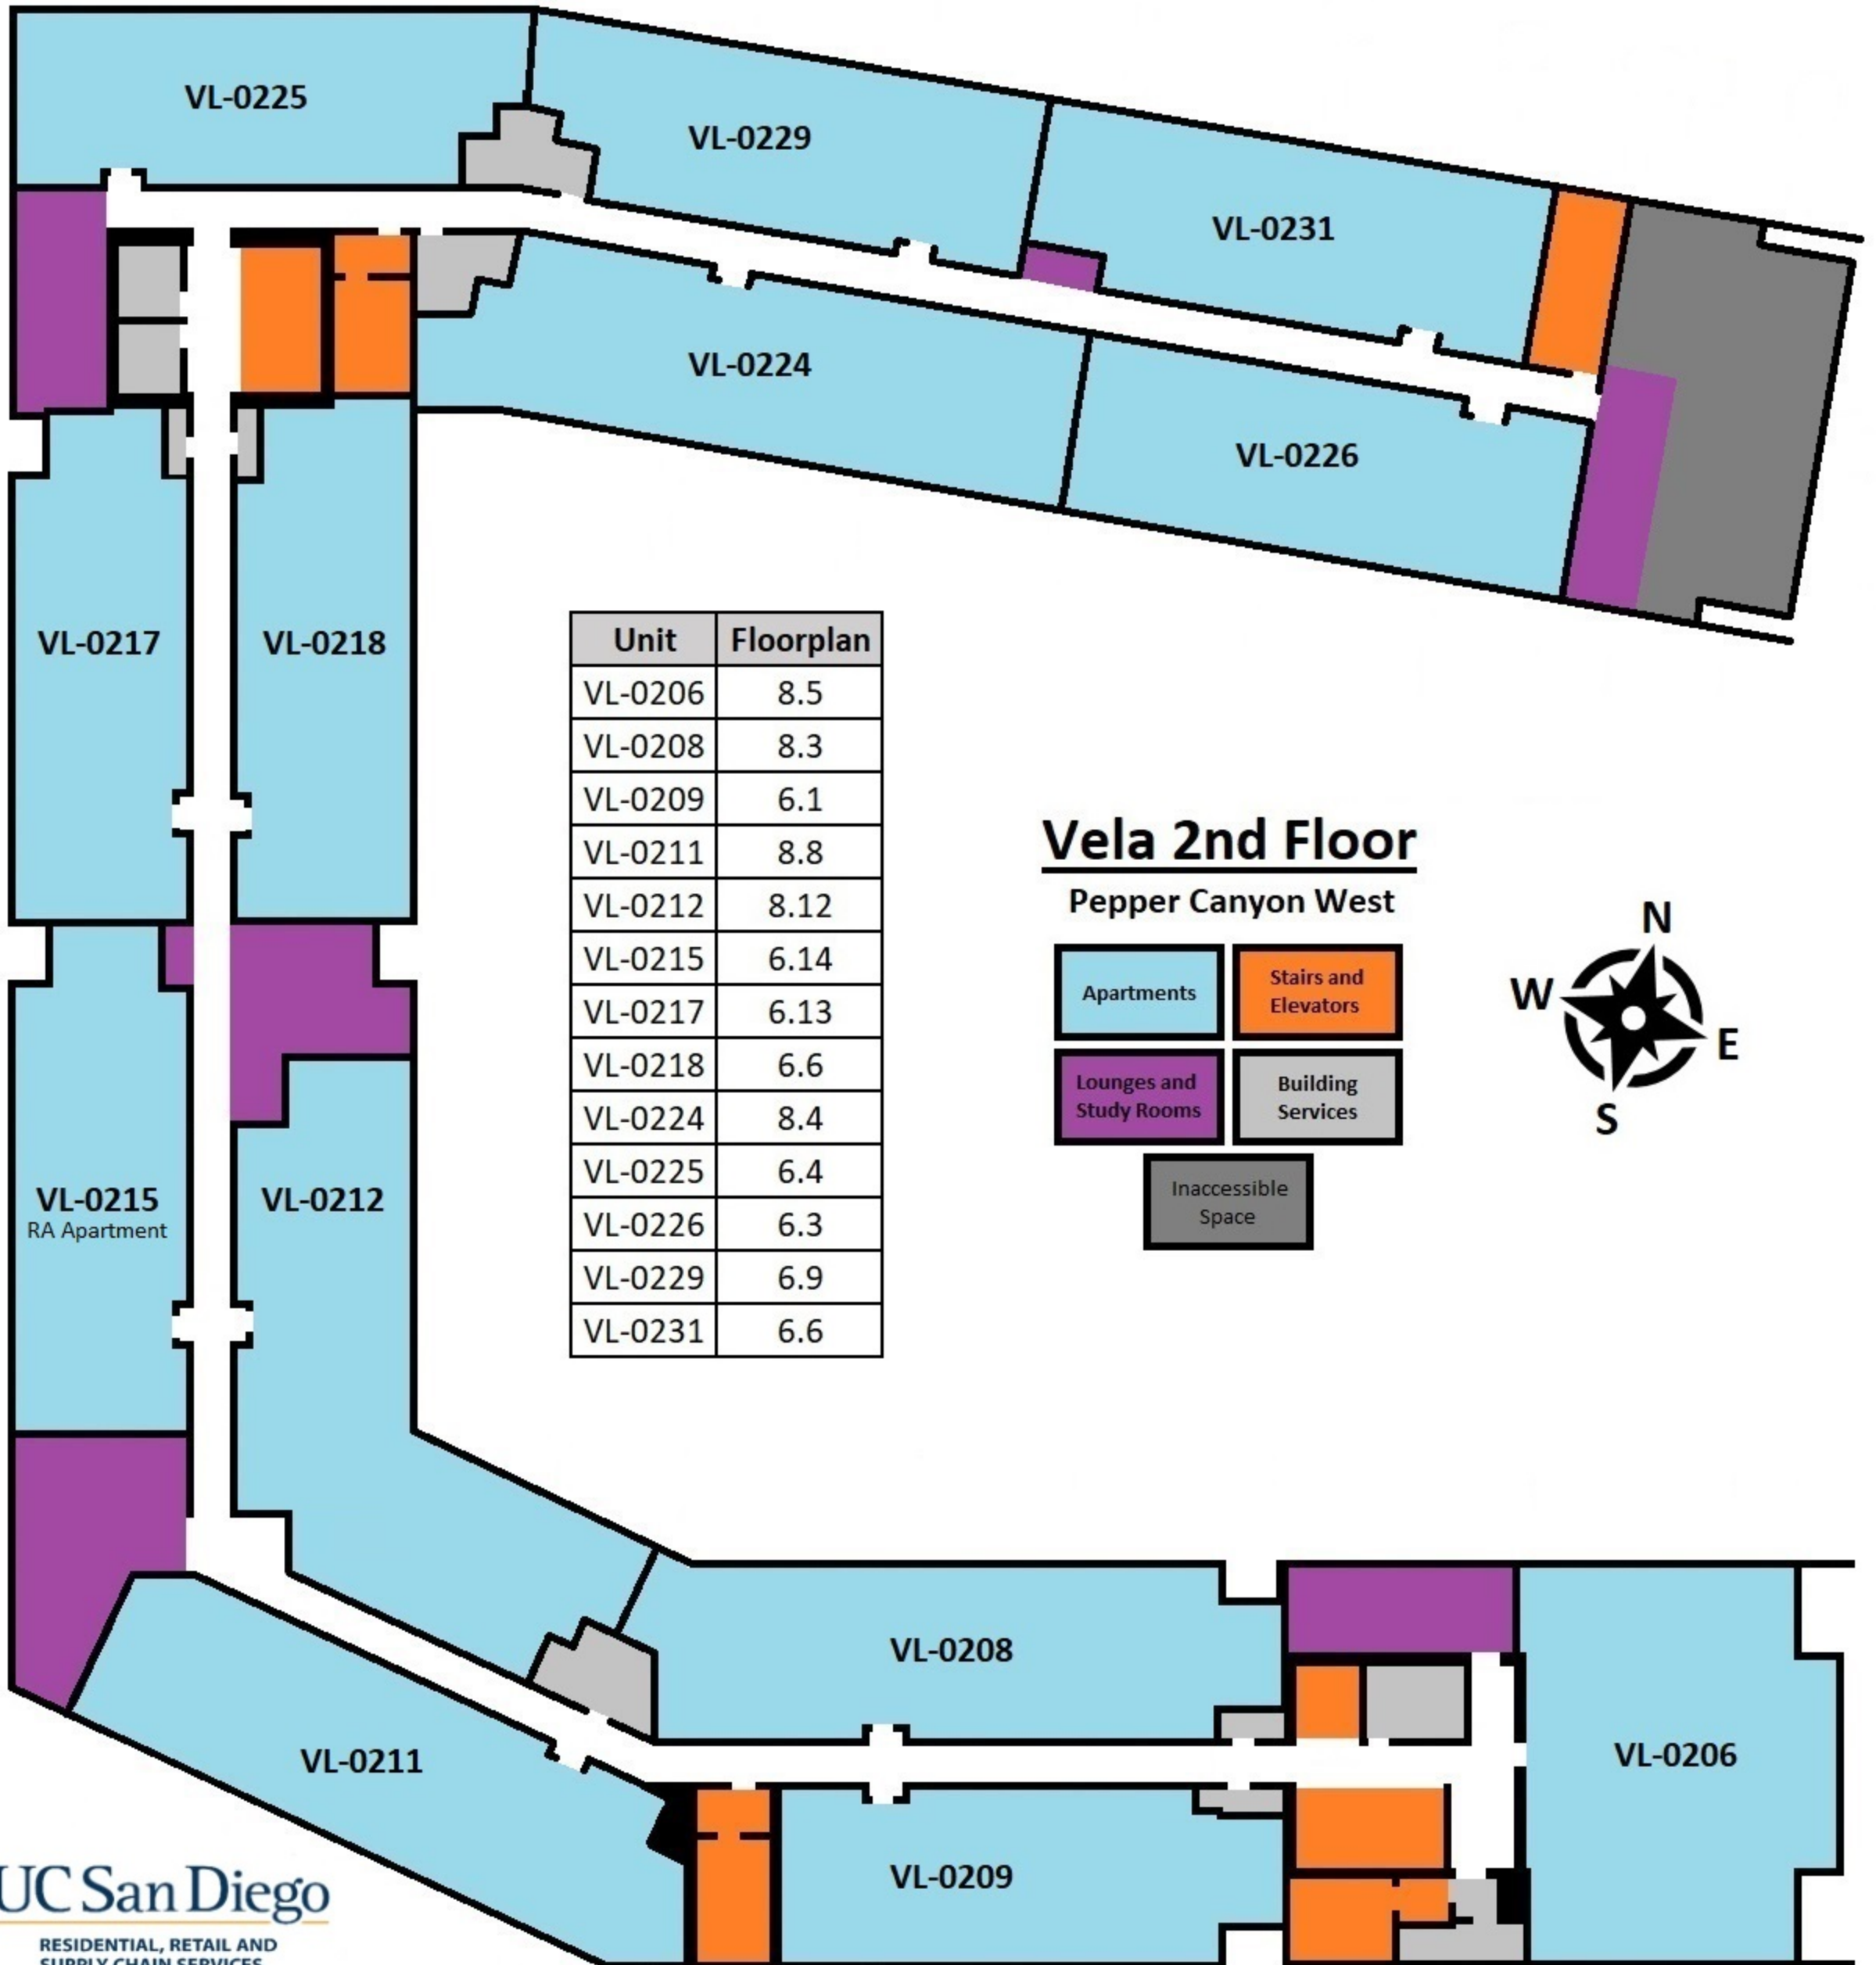

Pepper Canyon West - Vela 6 Bedroom Floorplans

6 Person Floorplan 6.1

6 Person Floorplan 6.3

6 Person Floorplan 6.4

6 Person Floorplan 6.6

6 Person Floorplan 6.7

6 Person Floorplan 6.8

6 Person Floorplan 6.9

6 Person Floorplan 6.11

6 Person Floorplan 6.13

6 Person Floorplan 6.14

6 Person Floorplan 6.16

Pepper Canyon West - Vela 8 Bedroom Floorplans

8 Bedroom Floorplan 8.3

8 Bedroom Floorplan 8.4

8 Bedroom Floorplan 8.5

8 Bedroom Floorplan 8.7

8 Bedroom Floorplan 8.8

8 Bedroom Floorplan 8.12

8 Bedroom Floorplan 8.13

Vela 1st Floor

Pepper Canyon West

Unit	Floorplan
VL-0128	6.7
VL-0130	6.3

Unit	Floorplan
VL-0306	8.5
VL-0308	8.3
VL-0309	6.1
VL-0311	8.8
VL-0312	8.13
VL-0315	6.14
VL-0317	6.13
VL-0318	6.6
VL-0324	8.4
VL-0325	6.4
VL-0326	6.3
VL-0329	6.9
VL-0331	6.6

Vela 3rd Floor

Pepper Canyon West

Apartments	Stairs and Elevators
Lounges and Study Rooms	Building Services
Inaccessible Space	Rooftop Terrace

Unit	Floorplan
VL-0406	8.5
VL-0408	8.3
VL-0409	6.1
VL-0411	8.8
VL-0412	8.7
VL-0415	6.14
VL-0417	6.13
VL-0418	6.6