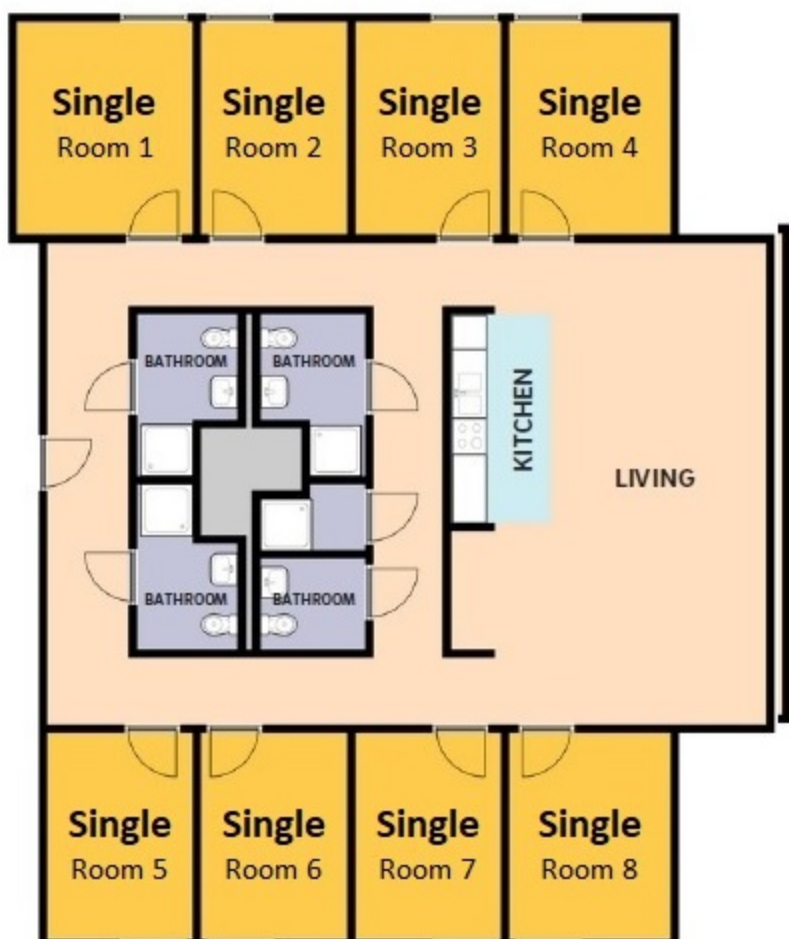

Pepper Canyon West - Vela 6 Bedroom Floorplans

6 Person Floorplan 6.1

6 Person Floorplan 6.3

6 Person Floorplan 6.4

6 Person Floorplan 6.6

6 Person Floorplan 6.7

6 Person Floorplan 6.8

6 Person Floorplan 6.9

6 Person Floorplan 6.11

6 Person Floorplan 6.13

6 Person Floorplan 6.14

6 Person Floorplan 6.16

Pepper Canyon West - Vela 8 Bedroom Floorplans

8 Bedroom Floorplan 8.3

8 Bedroom Floorplan 8.4

8 Bedroom Floorplan 8.5

8 Bedroom Floorplan 8.7

8 Bedroom Floorplan 8.8

8 Bedroom Floorplan 8.12

8 Bedroom Floorplan 8.13

Vela 1st Floor

Pepper Canyon West

Unit	Floorplan
VL-0128	6.7
VL-0130	6.3

Unit	Floorplan
VL-0306	8.5
VL-0308	8.3
VL-0309	6.1
VL-0311	8.8
VL-0312	8.13
VL-0315	6.14
VL-0317	6.13
VL-0318	6.6
VL-0324	8.4
VL-0325	6.4
VL-0326	6.3
VL-0329	6.9
VL-0331	6.6

Vela 3rd Floor

Pepper Canyon West

Apartments	Stairs and Elevators
Lounges and Study Rooms	Building Services
Inaccessible Space	Rooftop Terrace

Unit	Floorplan
VL-0406	8.5
VL-0408	8.3
VL-0409	6.1
VL-0411	8.8
VL-0412	8.7
VL-0415	6.14
VL-0417	6.13
VL-0418	6.6