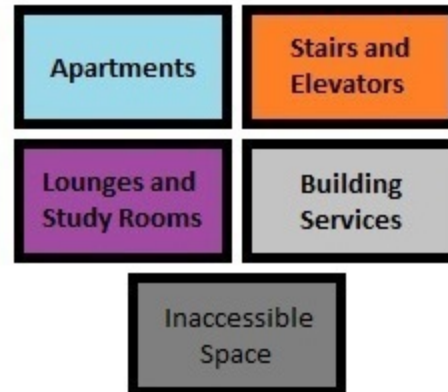

Vela 4th Floor

Pepper Canyon West

Apartments	Stairs and Elevators
Lounges and Study Rooms	Building Services
Inaccessible Space	Rooftop Terrace

Unit	Floorplan
VL-0506	8.5
VL-0508	8.3
VL-0509	6.1
VL-0511	6.8

Vela 5th Floor

Pepper Canyon West

Apartments	Stairs and Elevators
Lounges and Study Rooms	Building Services
Inaccessible Space	Rooftop Terrace

Vela 6th Floor

Pepper Canyon West

Unit	Floorplan
VL-0606	8.5
VL-0608	6.11
VL-0609	6.1

Unit			
VL-0706	VL-0906	VL-1106	VL-1306
VL-1506	VL-1706	VL-1906	VL-2106

Unit			
VL-0709	VL-0909	VL-1109	VL-1309
VL-1509	VL-1709	VL-1909	VL-2109

UC San Diego

RESIDENTIAL, RETAIL AND
SUPPLY CHAIN SERVICES
HOUSING • DINING • HOSPITALITY