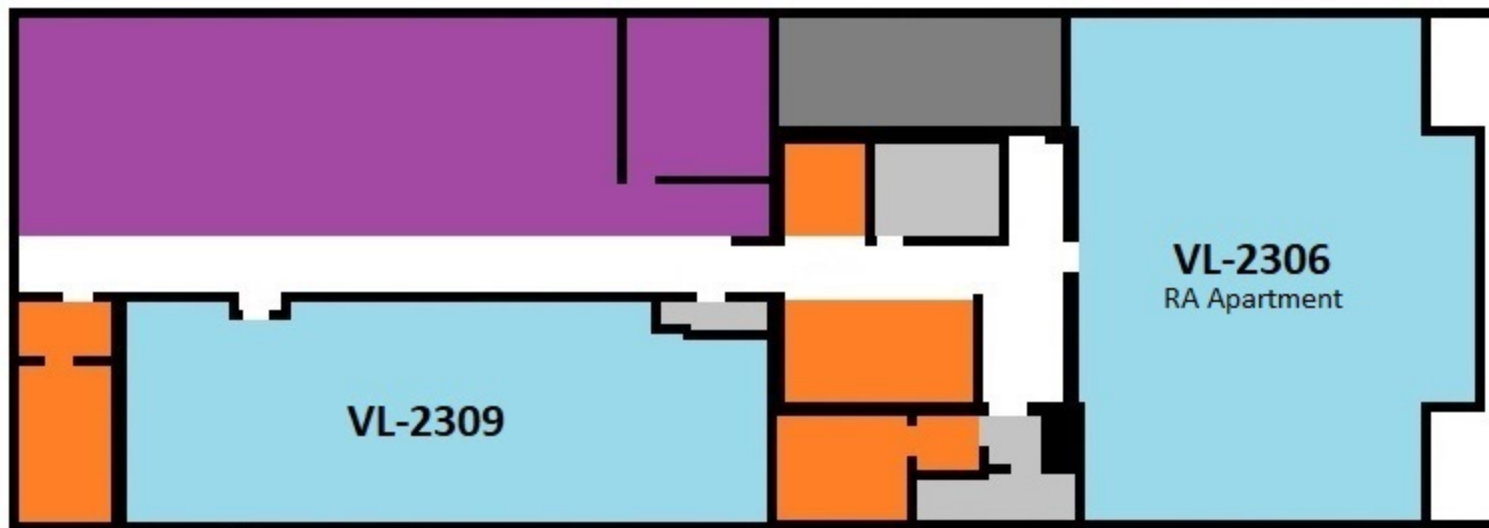

Vela 5th Floor

Pepper Canyon West

Apartments	Stairs and Elevators
Lounges and Study Rooms	Building Services
Inaccessible Space	Rooftop Terrace

Vela 6th Floor

Pepper Canyon West

Unit	Floorplan
VL-0606	8.5
VL-0608	6.11
VL-0609	6.1

Unit			
VL-0706	VL-0906	VL-1106	VL-1306
VL-1506	VL-1706	VL-1906	VL-2106

Unit			
VL-0709	VL-0909	VL-1109	VL-1309
VL-1509	VL-1709	VL-1909	VL-2109

UC San Diego

RESIDENTIAL, RETAIL AND
SUPPLY CHAIN SERVICES
HOUSING • DINING • HOSPITALITY

Vela 8th - 22nd Even Floors

Pepper Canyon West

Unit			
VL-0808	VL-1008	VL-1208	VL-1408
VL-1608	VL-1808	VL-2008	VL-2208

Unit			
VL-0806	VL-1006	VL-1206	VL-1406
VL-1606	VL-1806	VL-2006	VL-2206

Unit			
VL-0809	VL-1009	VL-1209	VL-1409
VL-1609	VL-1809	VL-2009	VL-2209

UC San Diego

RESIDENTIAL, RETAIL AND
SUPPLY CHAIN SERVICES
HOUSING • DINING • HOSPITALITY

Vela 23rd Floor

Pepper Canyon West

Unit	Floorplan
VL-2306	8.5
VL-2309	6.16

UC San Diego

RESIDENTIAL, RETAIL AND
SUPPLY CHAIN SERVICES
HOUSING • DINING • HOSPITALITY