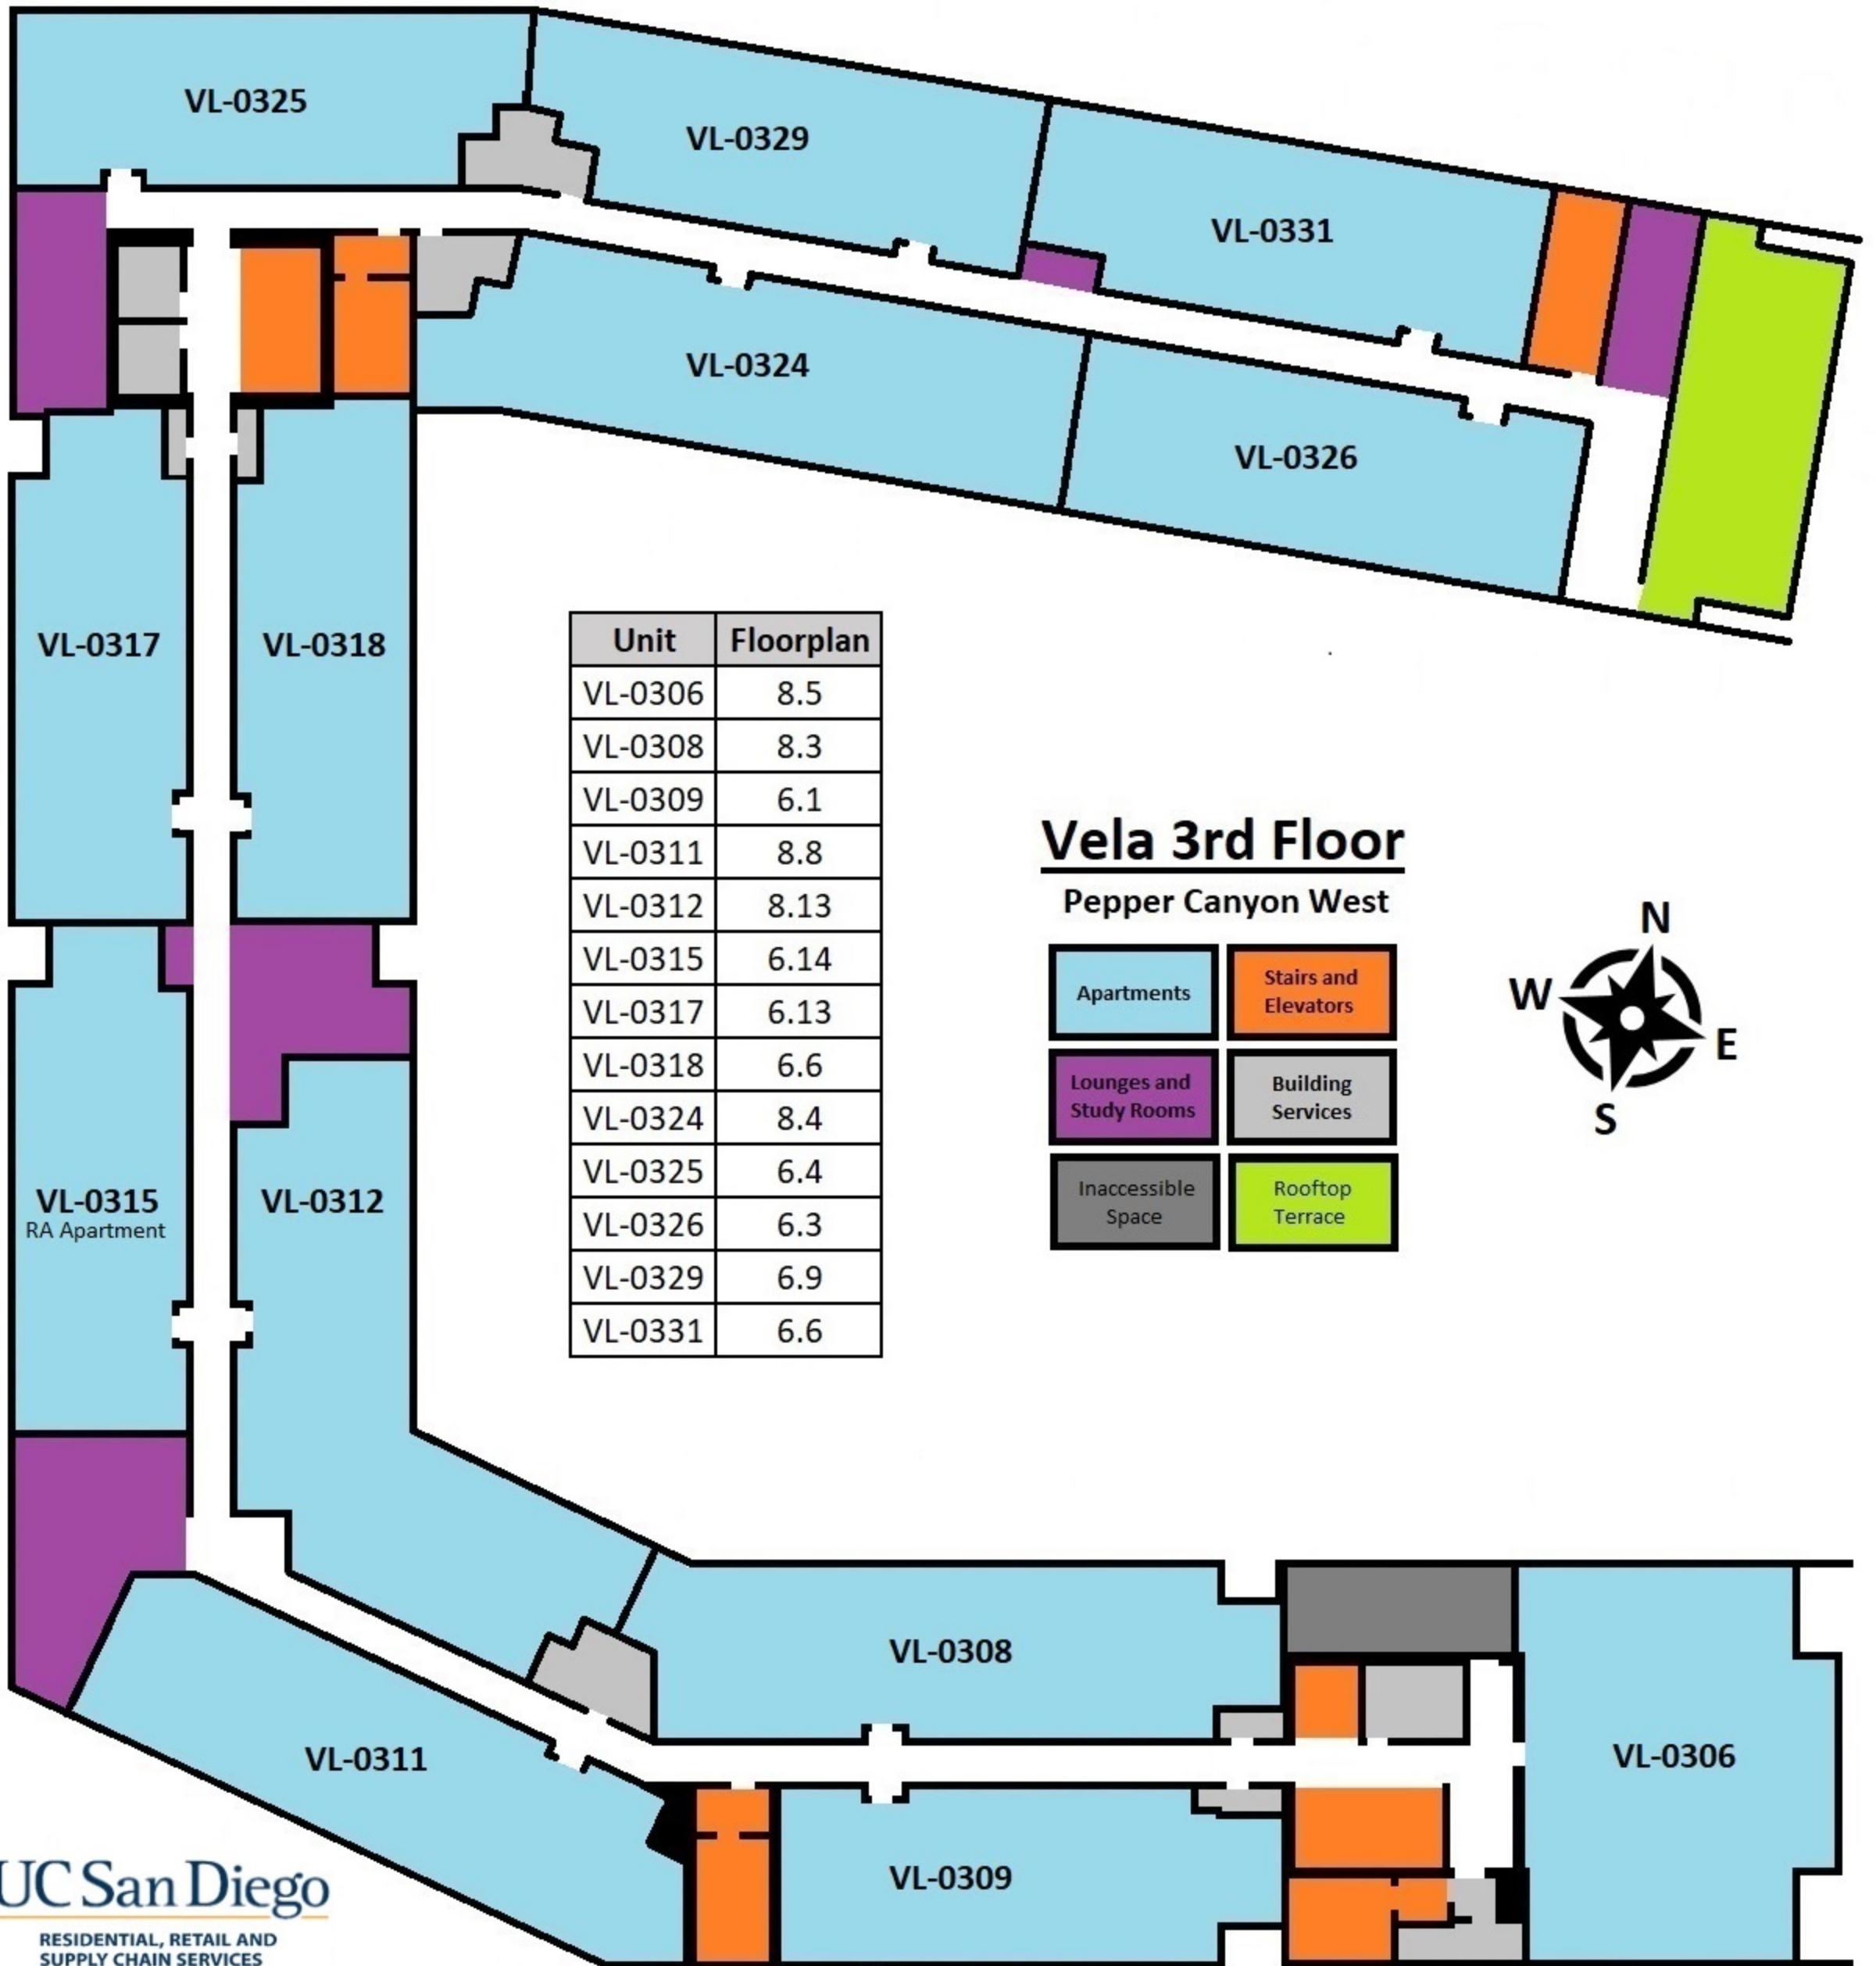

Pepper Canyon West - Vela 6 Bedroom Floorplans

6 Person Floorplan 6.1

6 Person Floorplan 6.3

6 Person Floorplan 6.4

6 Person Floorplan 6.6

6 Person Floorplan 6.7

6 Person Floorplan 6.8

6 Person Floorplan 6.9

6 Person Floorplan 6.11

6 Person Floorplan 6.13

6 Person Floorplan 6.14

6 Person Floorplan 6.16

Pepper Canyon West - Vela 8 Bedroom Floorplans

8 Bedroom Floorplan 8.3

8 Bedroom Floorplan 8.4

8 Bedroom Floorplan 8.5

8 Bedroom Floorplan 8.7

8 Bedroom Floorplan 8.8

8 Bedroom Floorplan 8.12

8 Bedroom Floorplan 8.13

Vela 1st Floor

Pepper Canyon West

Unit	Floorplan
VL-0128	6.7
VL-0130	6.3

Unit	Floorplan
VL-0306	8.5
VL-0308	8.3
VL-0309	6.1
VL-0311	8.8
VL-0312	8.13
VL-0315	6.14
VL-0317	6.13
VL-0318	6.6
VL-0324	8.4
VL-0325	6.4
VL-0326	6.3
VL-0329	6.9
VL-0331	6.6

Vela 3rd Floor

Pepper Canyon West

Apartments	Stairs and Elevators
Lounges and Study Rooms	Building Services
Inaccessible Space	Rooftop Terrace

Unit	Floorplan
VL-0406	8.5
VL-0408	8.3
VL-0409	6.1
VL-0411	8.8
VL-0412	8.7
VL-0415	6.14
VL-0417	6.13
VL-0418	6.6