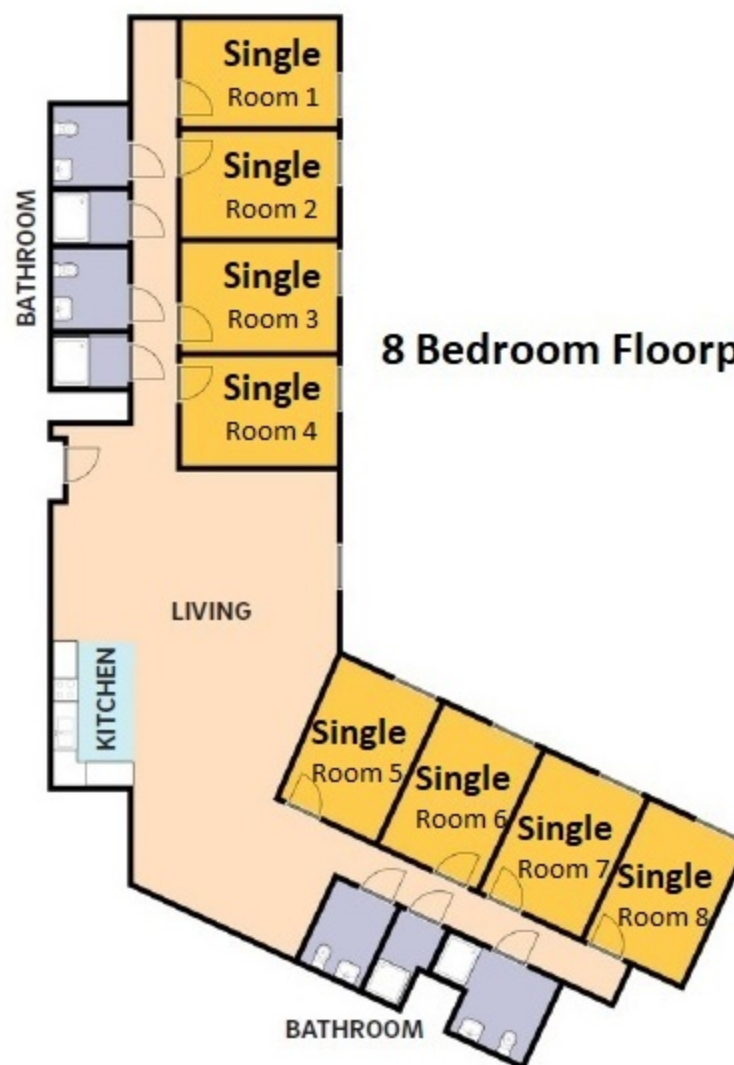

Pepper Canyon West - Vela 6 Bedroom Floorplans

6 Person Floorplan 6.1

6 Person Floorplan 6.3

6 Person Floorplan 6.4

6 Person Floorplan 6.6

6 Person Floorplan 6.7

6 Person Floorplan 6.8

6 Person Floorplan 6.9

6 Person Floorplan 6.11

6 Person Floorplan 6.13

6 Person Floorplan 6.14

6 Person Floorplan 6.16

Pepper Canyon West - Vela 8 Bedroom Floorplans

8 Bedroom Floorplan 8.3

8 Bedroom Floorplan 8.4

8 Bedroom Floorplan 8.5

8 Bedroom Floorplan 8.7

8 Bedroom Floorplan 8.8

8 Bedroom Floorplan 8.12

8 Bedroom Floorplan 8.13

Vela 1st Floor

Pepper Canyon West

Unit	Floorplan
VL-0128	6.7
VL-0130	6.3

Unit	Floorplan
VL-0306	8.5
VL-0308	8.3
VL-0309	6.1
VL-0311	8.8
VL-0312	8.13
VL-0315	6.14
VL-0317	6.13
VL-0318	6.6
VL-0324	8.4
VL-0325	6.4
VL-0326	6.3
VL-0329	6.9
VL-0331	6.6

Vela 3rd Floor

Pepper Canyon West

Apartments	Stairs and Elevators
Lounges and Study Rooms	Building Services
Inaccessible Space	Rooftop Terrace

Unit	Floorplan
VL-0406	8.5
VL-0408	8.3
VL-0409	6.1
VL-0411	8.8
VL-0412	8.7
VL-0415	6.14
VL-0417	6.13
VL-0418	6.6