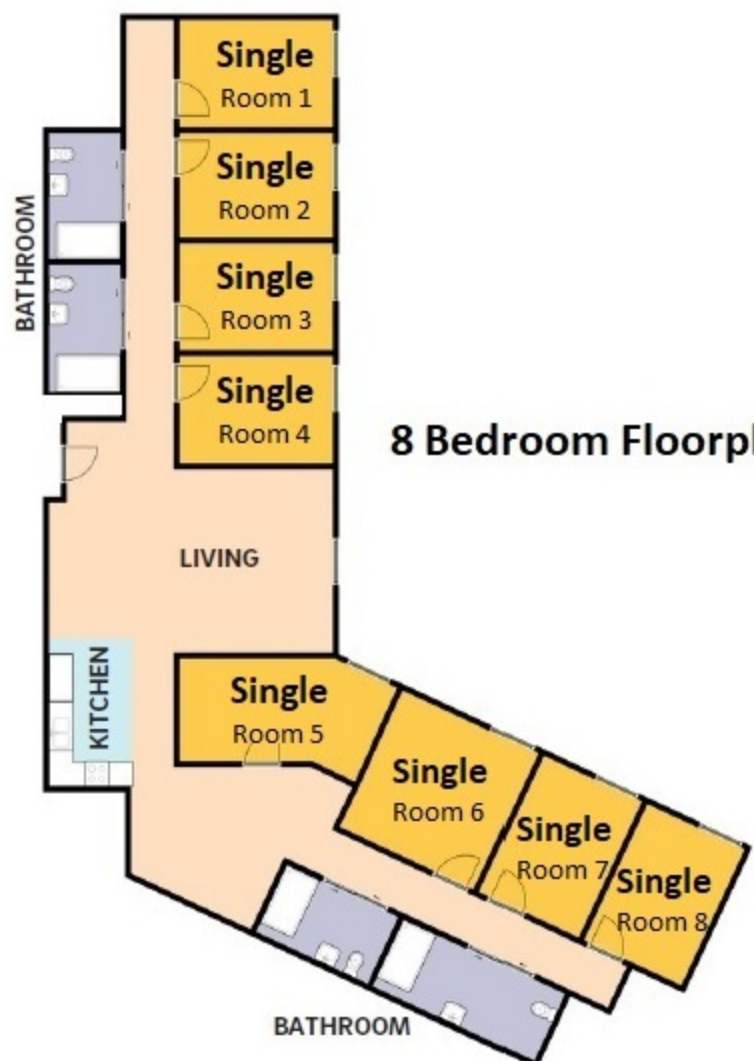

Pepper Canyon West - Vela 6 Bedroom Floorplans

6 Person Floorplan 6.1

6 Person Floorplan 6.3

6 Person Floorplan 6.4

6 Person Floorplan 6.6

6 Person Floorplan 6.7

6 Person Floorplan 6.8

6 Person Floorplan 6.9

6 Person Floorplan 6.11

6 Person Floorplan 6.13

6 Person Floorplan 6.14

6 Person Floorplan 6.16

Pepper Canyon West - Vela 8 Bedroom Floorplans

8 Bedroom Floorplan 8.3

8 Bedroom Floorplan 8.4

8 Bedroom Floorplan 8.5

8 Bedroom Floorplan 8.7

8 Bedroom Floorplan 8.8

8 Bedroom Floorplan 8.12

8 Bedroom Floorplan 8.13

Vela 1st Floor

Pepper Canyon West

Unit	Floorplan
VL-0128	6.7
VL-0130	6.3

Unit	Floorplan
VL-0306	8.5
VL-0308	8.3
VL-0309	6.1
VL-0311	8.8
VL-0312	8.13
VL-0315	6.14
VL-0317	6.13
VL-0318	6.6
VL-0324	8.4
VL-0325	6.4
VL-0326	6.3
VL-0329	6.9
VL-0331	6.6

Vela 3rd Floor

Pepper Canyon West

Apartments	Stairs and Elevators
Lounges and Study Rooms	Building Services
Inaccessible Space	Rooftop Terrace

Unit	Floorplan
VL-0406	8.5
VL-0408	8.3
VL-0409	6.1
VL-0411	8.8
VL-0412	8.7
VL-0415	6.14
VL-0417	6.13
VL-0418	6.6