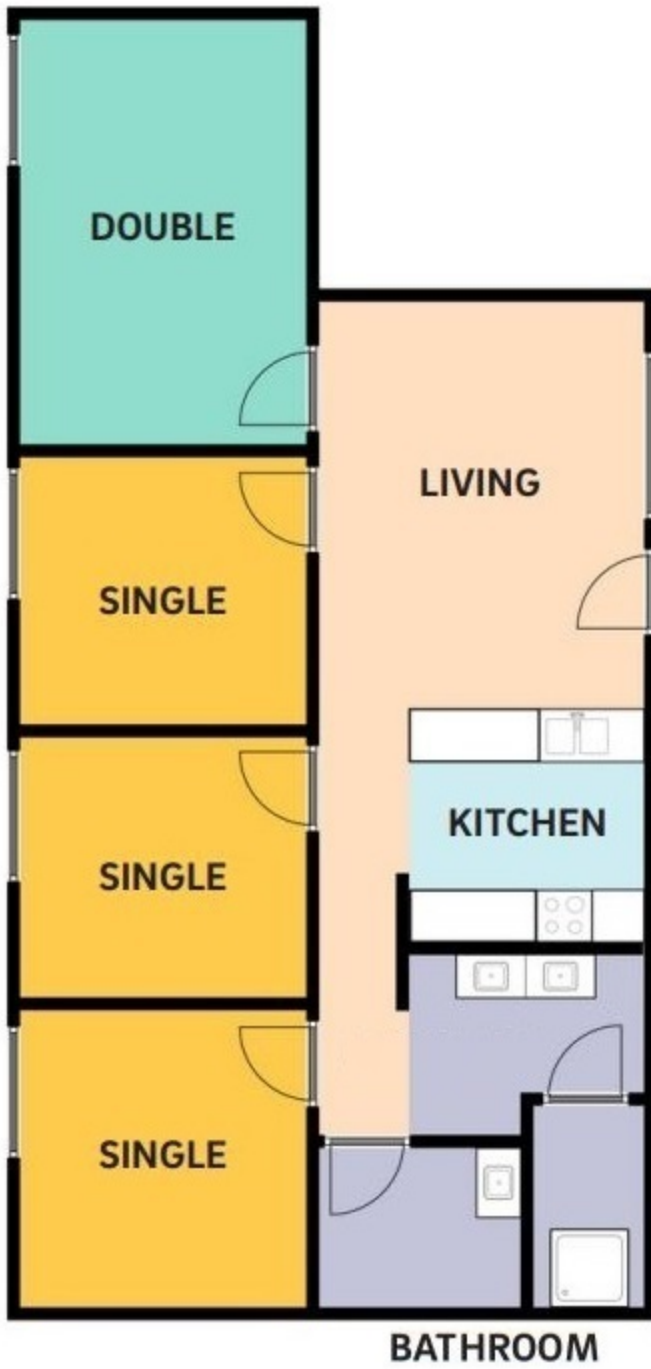

Seventh College East - Tower

Typical Apartment Layouts

5 Person Apartment

6 Person Apartment

7 Person Apartment

Actual Layout may vary due to position in the building and/or final room capacity.

East Tower, 2nd Level		
Room	Room Type	Layout
SE-0201-1	Double	6-Person
SE-0201-2	Single	6-Person
SE-0201-3	Single	6-Person
SE-0201-4	Double	6-Person
SE-0202-1	Double	6-Person
SE-0202-2	Single	6-Person
SE-0202-3	Single	6-Person
SE-0202-4	Double	6-Person
SE-0203-1	Triple	8-Person
SE-0203-2	Single	8-Person
SE-0203-3	Single	8-Person
SE-0203-4	Triple	8-Person
SE-0204-1	Double	6-Person/RA
SE-0204-2	RA	6-Person/RA
SE-0204-3	Single	6-Person/RA
SE-0204-4	Double	6-Person/RA
SE-0205-1	Triple	7-Person
SE-0205-2	Single	7-Person
SE-0205-3	Single	7-Person
SE-0205-4	Double	7-Person
SE-0206-1	Double	5-Person
SE-0206-2	Single	5-Person
SE-0206-3	Single	5-Person
SE-0206-4	Single	5-Person
SE-0207-1	Double	5-Person
SE-0207-2	Single	5-Person
SE-0207-3	Single	5-Person
SE-0207-4	Single	5-Person

East Tower, 3rd Level

Room	Room Type	Layout
SE-0301-1	Double	6-Person
SE-0301-2	Single	6-Person
SE-0301-3	Single	6-Person
SE-0301-4	Double	6-Person
SE-0302-1	Double	6-Person
SE-0302-2	Single	6-Person
SE-0302-3	Single	6-Person
SE-0302-4	Double	6-Person
SE-0303-1	Double	6-Person
SE-0303-2	Single	6-Person
SE-0303-3	Single	6-Person
SE-0303-4	Double	6-Person
SE-0304-1	Double	6-Person
SE-0304-2	Single	6-Person
SE-0304-3	Single	6-Person
SE-0304-4	Double	6-Person
SE-0305-1	Triple	7-Person
SE-0305-2	Single	7-Person
SE-0305-3	Single	7-Person
SE-0305-4	Double	7-Person
SE-0306-1	Double	5-Person
SE-0306-2	Single	5-Person
SE-0306-3	Single	5-Person
SE-0306-4	Single	5-Person
SE-0307-1	Double	5-Person
SE-0307-2	Single	5-Person
SE-0307-3	Single	5-Person
SE-0307-4	Single	5-Person