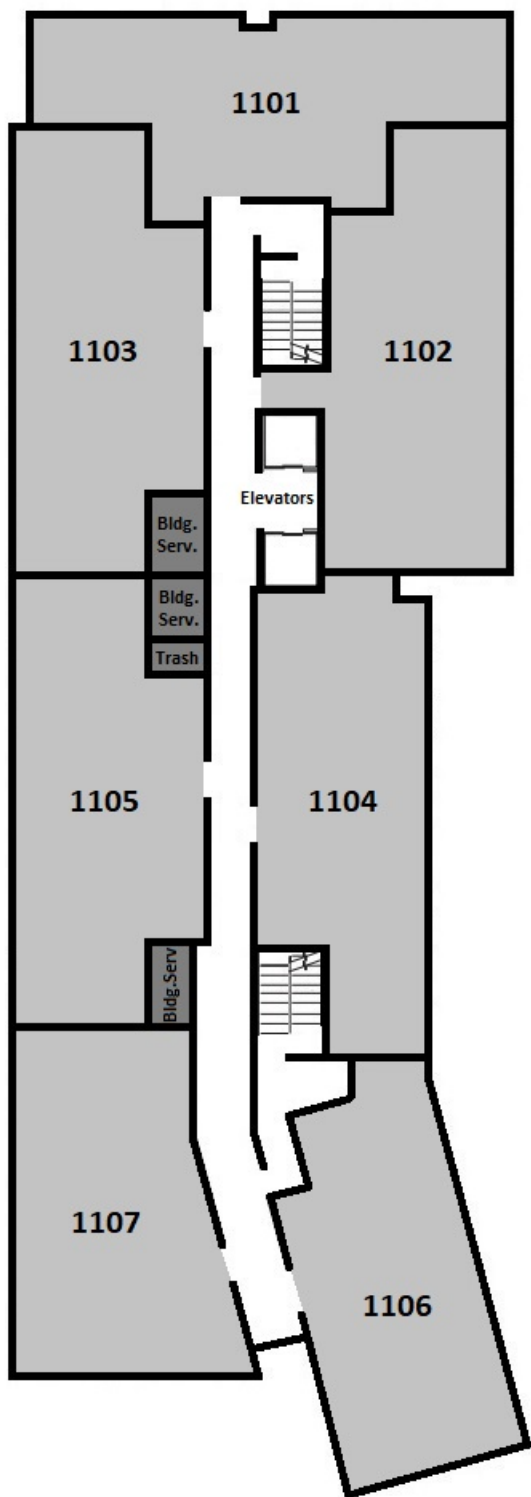

East Tower, 11th Level		
Room	Room Type	Layout
SE-1101-1	Double	6-Person
SE-1101-2	Single	6-Person
SE-1101-3	Single	6-Person
SE-1101-4	Double	6-Person
SE-1102-1	Double	6-Person
SE-1102-2	Single	6-Person
SE-1102-3	Single	6-Person
SE-1102-4	Double	6-Person
SE-1103-1	Double	7-Person
SE-1103-2	Single	7-Person
SE-1103-3	Single	7-Person
SE-1103-4	Triple	7-Person
SE-1104-1	Double	6-Person
SE-1104-2	Single	6-Person
SE-1104-3	Single	6-Person
SE-1104-4	Double	6-Person
SE-1105-1	Double	7-Person
SE-1105-2	Single	7-Person
SE-1105-3	Single	7-Person
SE-1105-4	Triple	7-Person
SE-1106-1	Double	5-Person
SE-1106-2	Single	5-Person
SE-1106-3	Single	5-Person
SE-1106-4	Single	5-Person
SE-1107-1	Triple	6-Person
SE-1107-2	Single	6-Person
SE-1107-3	Single	6-Person
SE-1107-4	Single	6-Person