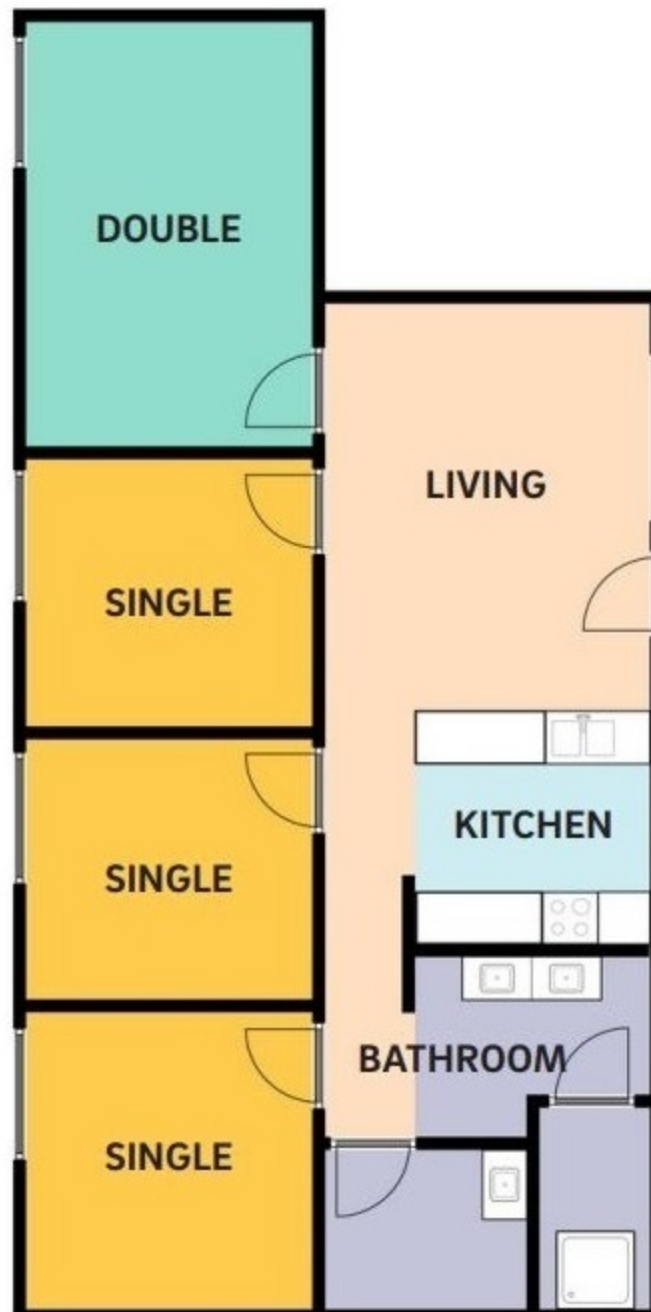

## Typical Apartment Layouts

### 5 Person Apartment

Actual Layout may vary due to position  
in the building and/or final room capacity.

**East Building 3, 2nd Level**

Room	Room Type	Layout
SE-3201-1	Single	5-Person
SE-3201-2	Single	5-Person
SE-3201-3	Single	5-Person
SE-3201-4	Double	5-Person
SE-3202-1	Double	5-Person
SE-3202-2	Single	5-Person
SE-3202-3	Single	5-Person
SE-3202-4	Single	5-Person
SE-3203-1	Single	5-Person
SE-3203-2	Single	5-Person
SE-3203-3	Single	5-Person
SE-3203-4	Double	5-Person

East Building 3, 4th Level		
Room	Room Type	Layout
SE-3401-1	Single	5-Person
SE-3401-2	Single	5-Person
SE-3401-3	Single	5-Person
SE-3401-4	Double	5-Person
SE-3402-1	Double	5-Person
SE-3402-2	Single	5-Person
SE-3402-3	Single	5-Person
SE-3402-4	Single	5-Person
SE-3403-1	Single	5-Person
SE-3403-2	Double	5-Person
SE-3403-3	Single	5-Person
SE-3403-4	Single	5-Person
SE-3404-1	Single	5-Person
SE-3404-2	Single	5-Person
SE-3404-3	Single	5-Person
SE-3404-4	Double	5-Person

**East Building 3, 5th Level**

Room	Room Type	Layout
SE-3501-1	Single	5-Person
SE-3501-2	Single	5-Person
SE-3501-3	Single	5-Person
SE-3501-4	Double	5-Person
SE-3502-1	Double	5-Person
SE-3502-2	Single	5-Person
SE-3502-3	Single	5-Person
SE-3502-4	Single	5-Person
SE-3503-1	Single	5-Person/RA
SE-3503-2	Double	5-Person/RA
SE-3503-3	RA	5-Person/RA
SE-3503-4	Single	5-Person/RA