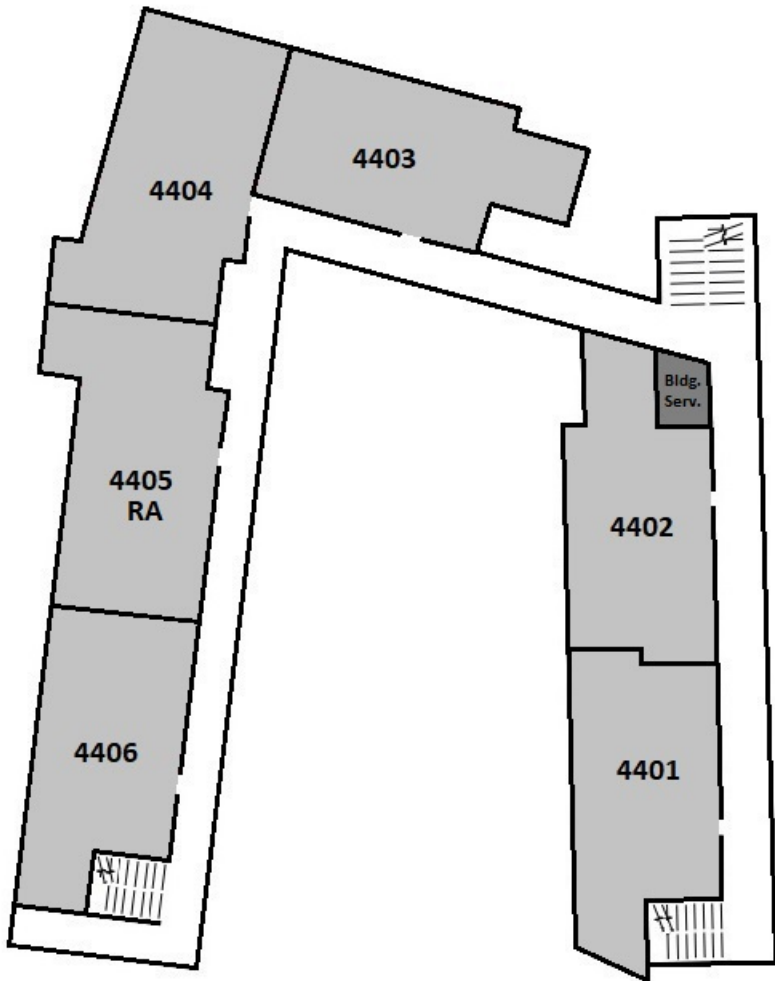

East Building 4, 4th Floor		
Room	Room Type	Layout
SE-4401-1	Single	5-Person
SE-4401-2	Single	5-Person
SE-4401-3	Single	5-Person
SE-4401-4	Double	5-Person
SE-4402-1	Double	5-Person
SE-4402-2	Single	5-Person
SE-4402-3	Single	5-Person
SE-4402-4	Single	5-Person
SE-4403-1	Double	5-Person
SE-4403-2	Single	5-Person
SE-4403-3	Single	5-Person
SE-4403-4	Single	5-Person
SE-4404-1	Double	6-Person
SE-4404-2	Single	6-Person
SE-4404-3	Single	6-Person
SE-4404-4	Double	6-Person
SE-4405-1	Double	6-Person/RA
SE-4405-2	RA	6-Person/RA
SE-4405-3	Single	6-Person/RA
SE-4405-4	Double	6-Person/RA
SE-4406-1	Double	5-Person
SE-4406-2	Single	5-Person
SE-4406-3	Single	5-Person
SE-4406-4	Single	5-Person