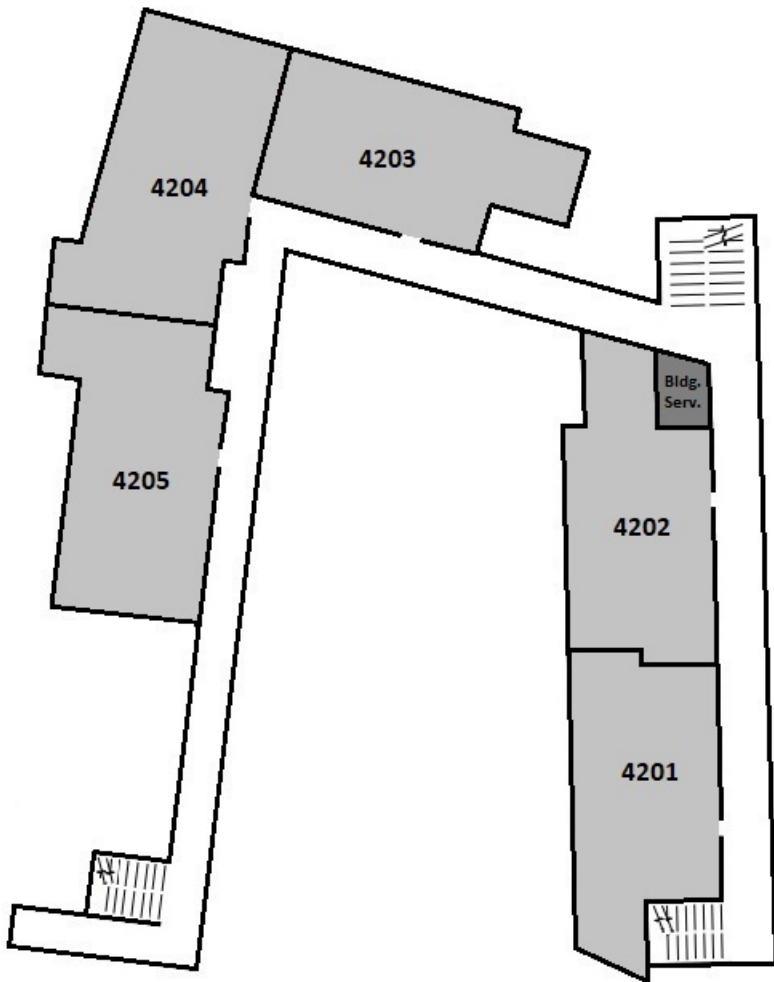

## Typical Apartment Layouts

### 6 Person Apartment

Actual Layout may vary due to position in the building and/or final room capacity.

East Building 4, 2nd Floor		
Room	Room Type	Layout
SE-4201-1	Single	5-Person
SE-4201-2	Single	5-Person
SE-4201-3	Single	5-Person
SE-4201-4	Double	5-Person
SE-4202-1	Double	5-Person
SE-4202-2	Single	5-Person
SE-4202-3	Single	5-Person
SE-4202-4	Single	5-Person
SE-4203-1	Double	5-Person
SE-4203-2	Single	5-Person
SE-4203-3	Single	5-Person
SE-4203-4	Single	5-Person
SE-4204-1	Double	6-Person
SE-4204-2	Single	6-Person
SE-4204-3	Single	6-Person
SE-4204-4	Double	6-Person
SE-4205-1	Double	6-Person
SE-4205-2	Single	6-Person
SE-4205-3	Single	6-Person
SE-4205-4	Double	6-Person

East Building 4, 3rd Floor		
Room	Room Type	Layout
SE-4301-1	Single	5-Person
SE-4301-2	Single	5-Person
SE-4301-3	Single	5-Person
SE-4301-4	Double	5-Person
SE-4302-1	Double	5-Person
SE-4302-2	Single	5-Person
SE-4302-3	Single	5-Person
SE-4302-4	Single	5-Person
SE-4303-1	Double	5-Person
SE-4303-2	Single	5-Person
SE-4303-3	Single	5-Person
SE-4303-4	Single	5-Person
SE-4304-1	Double	6-Person
SE-4304-2	Single	6-Person
SE-4304-3	Single	6-Person
SE-4304-4	Double	6-Person
SE-4305-1	Double	6-Person/RA
SE-4305-2	RA	6-Person/RA
SE-4305-3	Single	6-Person/RA
SE-4305-4	Double	6-Person/RA
SE-4306-1	Double	5-Person
SE-4306-2	Single	5-Person
SE-4306-3	Single	5-Person
SE-4306-4	Single	5-Person