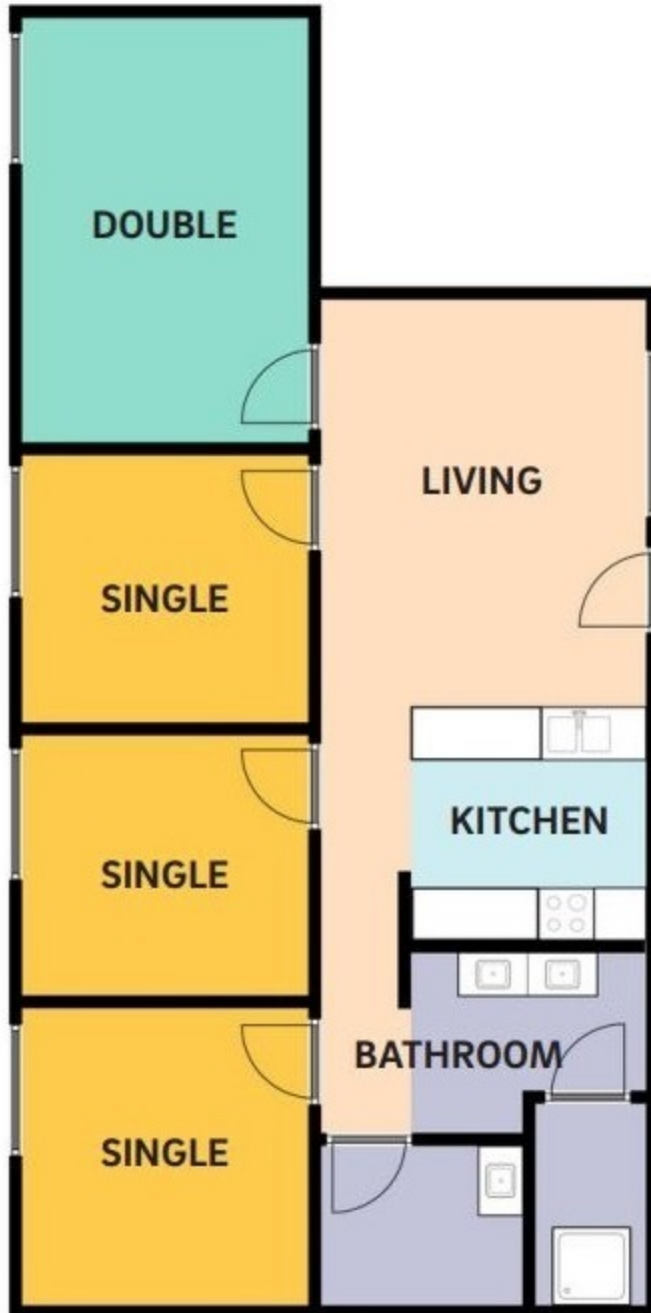

## Typical Apartment Layouts

### 5 Person Apartment

### 6 Person Apartment

Actual Layout may vary due to position in the building and/or final room capacity.

East Building 4, 2nd Floor		
Room	Room Type	Layout
SE-4201-1	Single	5-Person
SE-4201-2	Single	5-Person
SE-4201-3	Single	5-Person
SE-4201-4	Double	5-Person
SE-4202-1	Double	5-Person
SE-4202-2	Single	5-Person
SE-4202-3	Single	5-Person
SE-4202-4	Single	5-Person
SE-4203-1	Double	5-Person
SE-4203-2	Single	5-Person
SE-4203-3	Single	5-Person
SE-4203-4	Single	5-Person
SE-4204-1	Double	6-Person
SE-4204-2	Single	6-Person
SE-4204-3	Single	6-Person
SE-4204-4	Double	6-Person
SE-4205-1	Double	6-Person
SE-4205-2	Single	6-Person
SE-4205-3	Single	6-Person
SE-4205-4	Double	6-Person

East Building 4, 5th Floor		
Room	Room Type	Layout
SE-4501-1	Single	5-Person
SE-4501-2	Single	5-Person
SE-4501-3	Single	5-Person
SE-4501-4	Double	5-Person
SE-4502-1	Double	5-Person
SE-4502-2	Single	5-Person
SE-4502-3	Single	5-Person
SE-4502-4	Single	5-Person
SE-4503-1	Double	5-Person
SE-4503-2	Single	5-Person
SE-4503-3	Single	5-Person
SE-4503-4	Single	5-Person
SE-4504-1	Double	6-Person
SE-4504-2	Single	6-Person
SE-4504-3	Single	6-Person
SE-4504-4	Double	6-Person
SE-4505-1	Double	6-Person
SE-4505-2	Single	6-Person
SE-4505-3	Single	6-Person
SE-4505-4	Double	6-Person
SE-4506-1	Double	5-Person
SE-4506-2	Single	5-Person
SE-4506-3	Single	5-Person
SE-4506-4	Single	5-Person