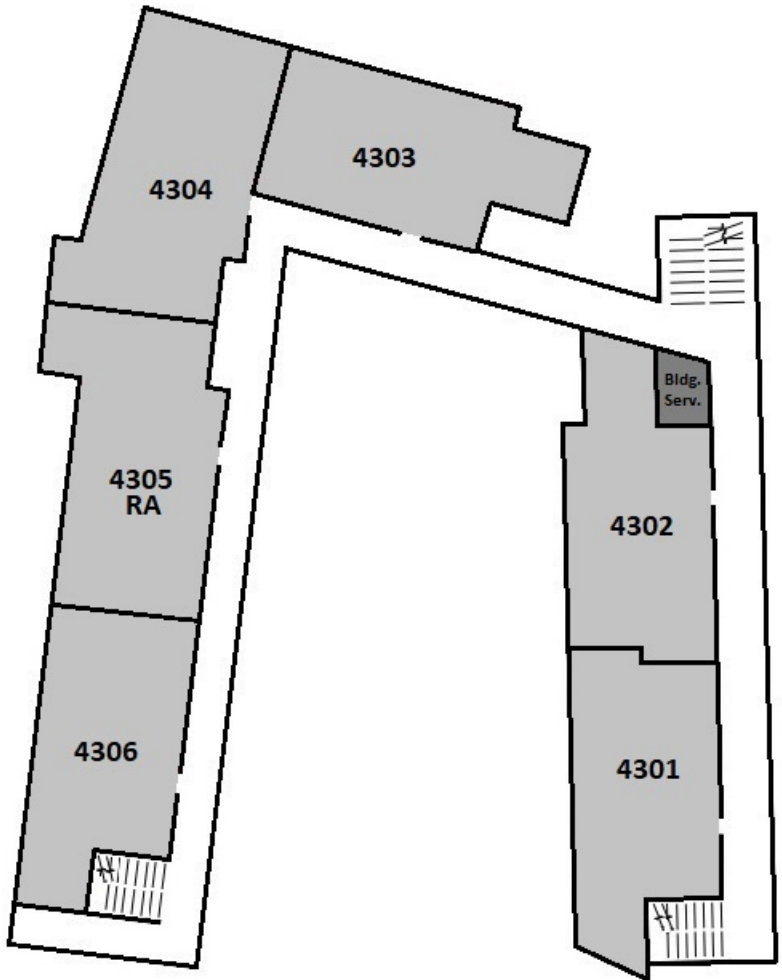

## Typical Apartment Layouts

### 6 Person Apartment

Actual Layout may vary due to position in the building and/or final room capacity.

East Building 4, 2nd Floor		
Room	Room Type	Layout
SE-4201-1	Single	5-Person
SE-4201-2	Single	5-Person
SE-4201-3	Single	5-Person
SE-4201-4	Double	5-Person
SE-4202-1	Double	5-Person
SE-4202-2	Single	5-Person
SE-4202-3	Single	5-Person
SE-4202-4	Single	5-Person
SE-4203-1	Double	5-Person
SE-4203-2	Single	5-Person
SE-4203-3	Single	5-Person
SE-4203-4	Single	5-Person
SE-4204-1	Double	6-Person
SE-4204-2	Single	6-Person
SE-4204-3	Single	6-Person
SE-4204-4	Double	6-Person
SE-4205-1	Double	6-Person
SE-4205-2	Single	6-Person
SE-4205-3	Single	6-Person
SE-4205-4	Double	6-Person

East Building 4, 3rd Floor		
Room	Room Type	Layout
SE-4301-1	Single	5-Person
SE-4301-2	Single	5-Person
SE-4301-3	Single	5-Person
SE-4301-4	Double	5-Person
SE-4302-1	Double	5-Person
SE-4302-2	Single	5-Person
SE-4302-3	Single	5-Person
SE-4302-4	Single	5-Person
SE-4303-1	Double	5-Person
SE-4303-2	Single	5-Person
SE-4303-3	Single	5-Person
SE-4303-4	Single	5-Person
SE-4304-1	Double	6-Person
SE-4304-2	Single	6-Person
SE-4304-3	Single	6-Person
SE-4304-4	Double	6-Person
SE-4305-1	Double	6-Person/RA
SE-4305-2	RA	6-Person/RA
SE-4305-3	Single	6-Person/RA
SE-4305-4	Double	6-Person/RA
SE-4306-1	Double	5-Person
SE-4306-2	Single	5-Person
SE-4306-3	Single	5-Person
SE-4306-4	Single	5-Person