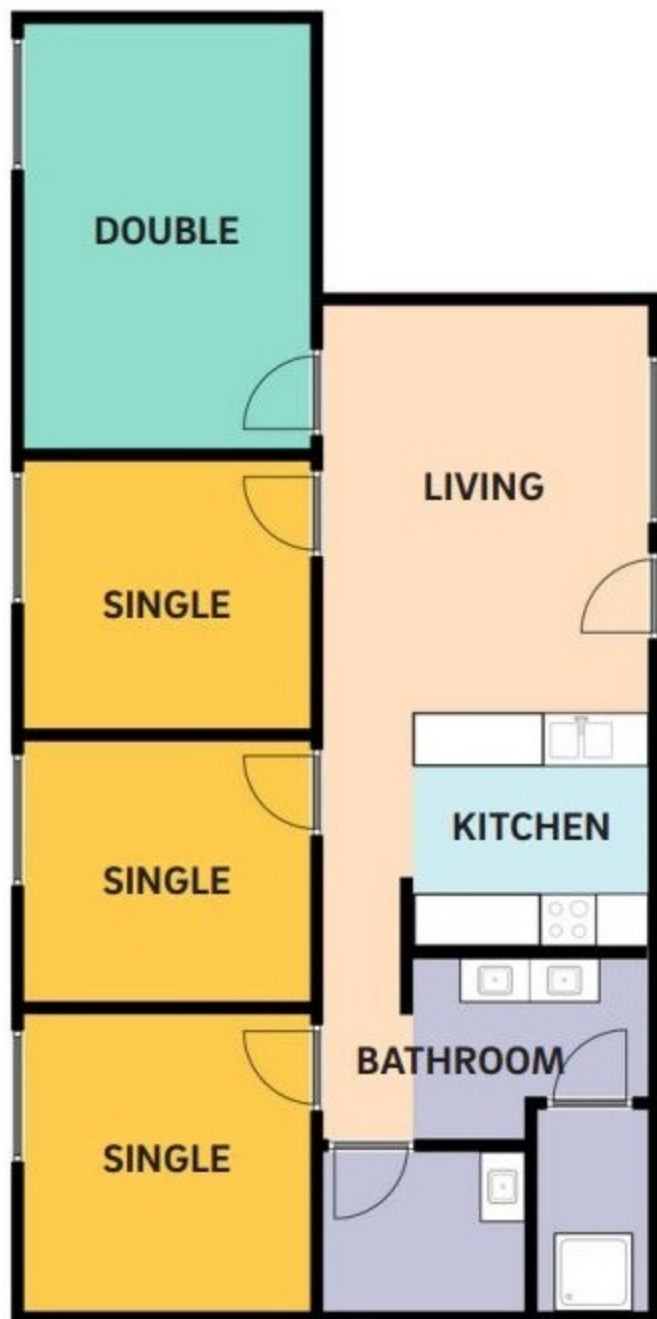

Seventh College East - Building 5

Typical Apartment Layouts

5 Person Apartment

6 Person Apartment

Actual Layout may vary due to position in the building and/or final room capacity.

East Building 5, 2nd Level		
Room	Room Type	Layout
SE-5201-1	Double	5-Person
SE-5201-2	Single	5-Person
SE-5201-3	Single	5-Person
SE-5201-4	Single	5-Person
SE-5202-1	Double	6-Person
SE-5202-2	Single	6-Person
SE-5202-3	Single	6-Person
SE-5202-4	Double	6-Person
SE-5203-1	Double	5-Person
SE-5203-2	Single	5-Person
SE-5203-3	Single	5-Person
SE-5203-4	Single	5-Person

East Building 5, 3rd Level		
Room	Room Type	Layout
SE-5301-1	Double	5-Person
SE-5301-2	Single	5-Person
SE-5301-3	Single	5-Person
SE-5301-4	Single	5-Person
SE-5302-1	Double	6-Person
SE-5302-2	Single	6-Person
SE-5302-3	Single	6-Person
SE-5302-4	Double	6-Person
SE-5303-1	Double	5-Person/RA
SE-5303-2	Single	5-Person/RA
SE-5303-3	Single	5-Person/RA
SE-5303-4	RA	5-Person/RA

East Building 5, 4th Level		
Room	Room Type	Layout
SE-5401-1	Double	5-Person
SE-5401-2	Single	5-Person
SE-5401-3	Single	5-Person
SE-5401-4	Single	5-Person
SE-5402-1	Double	6-Person
SE-5402-2	Single	6-Person
SE-5402-3	Single	6-Person
SE-5402-4	Double	6-Person
SE-5403-1	Double	5-Person
SE-5403-2	Single	5-Person
SE-5403-3	Single	5-Person
SE-5403-4	Single	5-Person

East Building 5, 5th Level		
Room	Room Type	Layout
SE-5501-1	Double	5-Person
SE-5501-2	Single	5-Person
SE-5501-3	Single	5-Person
SE-5501-4	Single	5-Person
SE-5502-1	Double	6-Person
SE-5502-2	Single	6-Person
SE-5502-3	Single	6-Person
SE-5502-4	Double	6-Person
SE-5503-1	Double	5-Person
SE-5503-2	Single	5-Person
SE-5503-3	Single	5-Person
SE-5503-4	Single	5-Person