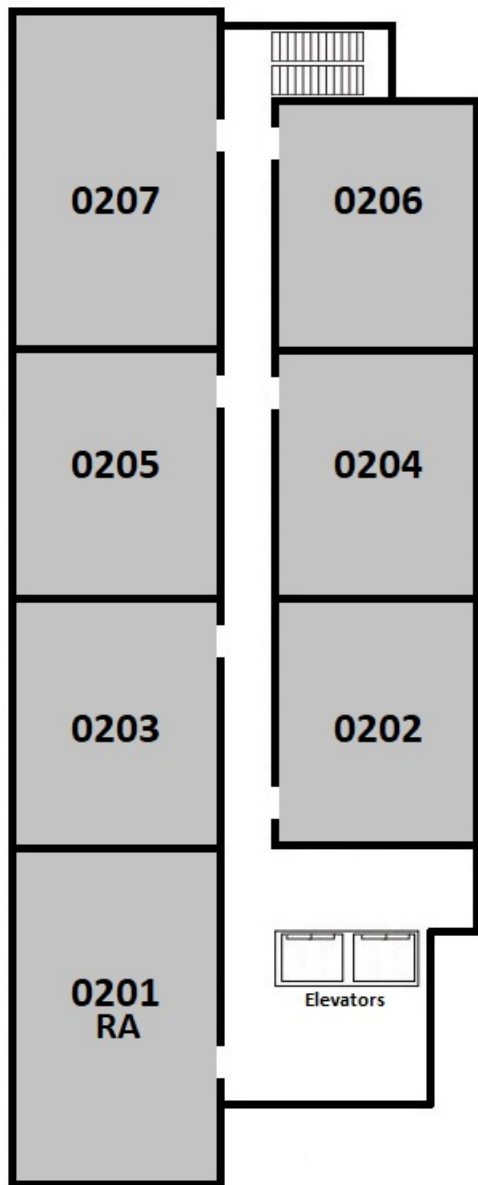

Seventh College West - Tower

Typical Apartment Layouts

5 Person Apartment

7 Person Apartment

4 Person Apartment

6 Person Apartment

Actual layout may vary due to position in the building and/or final room capacity.

West Tower, 2nd Level

Room	Room Type	Layout
SW-0201-1	Double	5-Person/RA
SW-0201-2	Double	5-Person/RA
SW-0201-3	RA	5-Person/RA
SW-0202-1	Double	5-Person
SW-0202-2	Triple	5-Person
SW-0203-1	Double	5-Person
SW-0203-2	Triple	5-Person
SW-0204-1	Double	5-Person
SW-0204-2	Triple	5-Person
SW-0205-1	Double	5-Person
SW-0205-2	Triple	5-Person
SW-0206-1	Double	5-Person
SW-0206-2	Triple	5-Person
SW-0207-1	Double	7-Person
SW-0207-2	Triple	7-Person
SW-0207-3	Double	7-Person

West Tower, 3rd Level

Room	Room Type	Layout
SW-0301-1	Double	7-Person
SW-0301-2	Triple	7-Person
SW-0301-3	Double	7-Person
SW-0302-1	Double	5-Person
SW-0302-2	Triple	5-Person
SW-0303-1	Double	4-Person
SW-0303-2	Double	4-Person
SW-0304-1	Double	5-Person
SW-0304-2	Triple	5-Person
SW-0305-1	Double	5-Person
SW-0305-2	Triple	5-Person
SW-0306-1	RA	4-Person/RA
SW-0306-2	Triple	4-Person/RA
SW-0307-1	Double	7-Person
SW-0307-2	Triple	7-Person
SW-0307-3	Double	7-Person

West Tower, 12th Level

Room	Room Type	Layout
SW-1201-1	Double	5-Person/RA
SW-1201-2	Double	5-Person/RA
SW-1201-3	RA	5-Person/RA
SW-1202-1	Double	5-Person
SW-1202-2	Triple	5-Person
SW-1203-1	Double	5-Person
SW-1203-2	Triple	5-Person
SW-1204-1	Double	5-Person
SW-1204-2	Triple	5-Person
SW-1205-1	Double	5-Person
SW-1205-2	Triple	5-Person
SW-1206-1	Double	5-Person
SW-1206-2	Triple	5-Person
SW-1207-1	Double	7-Person
SW-1207-2	Triple	7-Person
SW-1207-3	Double	7-Person