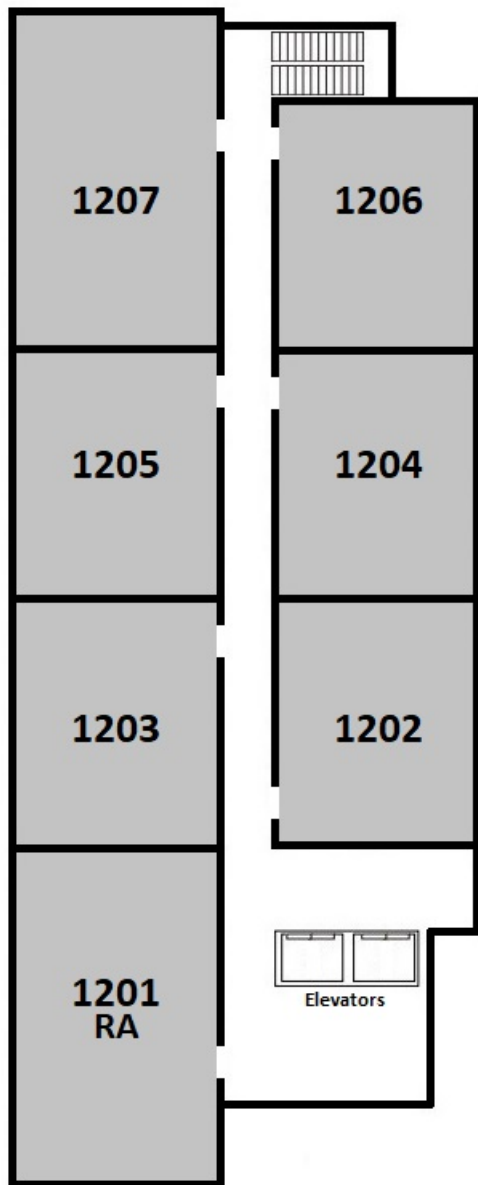

West Tower, 2nd Level

Room	Room Type	Layout
SW-0201-1	Double	5-Person/RA
SW-0201-2	Double	5-Person/RA
SW-0201-3	RA	5-Person/RA
SW-0202-1	Double	5-Person
SW-0202-2	Triple	5-Person
SW-0203-1	Double	5-Person
SW-0203-2	Triple	5-Person
SW-0204-1	Double	5-Person
SW-0204-2	Triple	5-Person
SW-0205-1	Double	5-Person
SW-0205-2	Triple	5-Person
SW-0206-1	Double	5-Person
SW-0206-2	Triple	5-Person
SW-0207-1	Double	7-Person
SW-0207-2	Triple	7-Person
SW-0207-3	Double	7-Person

West Tower, 10th Level

Room	Room Type	Layout
SW-1001-1	Double	6-Person/RA
SW-1001-2	Triple	6-Person/RA
SW-1001-3	RA	6-Person/RA
SW-1002-1	Double	4-Person
SW-1002-2	Double	4-Person
SW-1003-1	Double	4-Person
SW-1003-2	Double	4-Person
SW-1004-1	Double	4-Person
SW-1004-2	Double	4-Person
SW-1005-1	Double	4-Person
SW-1005-2	Double	4-Person
SW-1006-1	Double	5-Person
SW-1006-2	Triple	5-Person
SW-1007-1	Double	6-Person
SW-1007-2	Double	6-Person
SW-1007-3	Double	6-Person

UC San Diego

HOUSING • DINING • HOSPITALITY

West Tower, 11th Level

Room	Room Type	Layout
SW-1101-1	Double	6-Person
SW-1101-2	Double	6-Person
SW-1101-3	Double	6-Person
SW-1102-1	Double	4-Person
SW-1102-2	Double	4-Person
SW-1103-1	Double	4-Person
SW-1103-2	Double	4-Person
SW-1104-1	RA	3-Person/RA
SW-1104-2	Double	3-Person/RA
SW-1105-1	Double	4-Person
SW-1105-2	Double	4-Person
SW-1106-1	Double	5-Person
SW-1106-2	Triple	5-Person
SW-1107-1	Double	6-Person
SW-1107-2	Double	6-Person
SW-1107-3	Double	6-Person

West Tower, 12th Level

Room	Room Type	Layout
SW-1201-1	Double	5-Person/RA
SW-1201-2	Double	5-Person/RA
SW-1201-3	RA	5-Person/RA
SW-1202-1	Double	5-Person
SW-1202-2	Triple	5-Person
SW-1203-1	Double	5-Person
SW-1203-2	Triple	5-Person
SW-1204-1	Double	5-Person
SW-1204-2	Triple	5-Person
SW-1205-1	Double	5-Person
SW-1205-2	Triple	5-Person
SW-1206-1	Double	5-Person
SW-1206-2	Triple	5-Person
SW-1207-1	Double	7-Person
SW-1207-2	Triple	7-Person
SW-1207-3	Double	7-Person