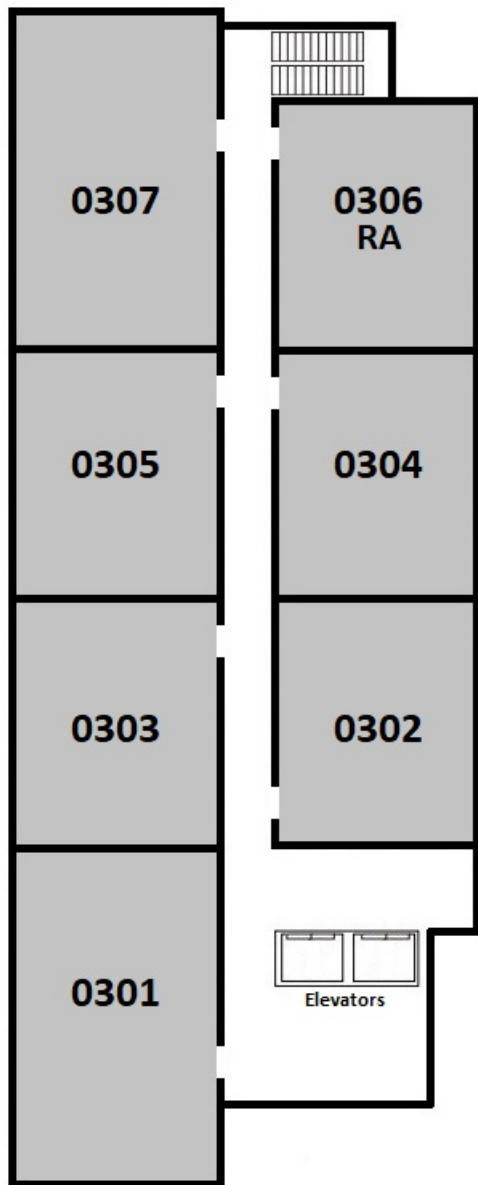

Seventh College West - Tower

Typical Apartment Layouts

5 Person Apartment

7 Person Apartment

4 Person Apartment

6 Person Apartment

Actual layout may vary due to position in the building and/or final room capacity.

West Tower, 2nd Level

Room	Room Type	Layout
SW-0201-1	Double	5-Person/RA
SW-0201-2	Double	5-Person/RA
SW-0201-3	RA	5-Person/RA
SW-0202-1	Double	5-Person
SW-0202-2	Triple	5-Person
SW-0203-1	Double	5-Person
SW-0203-2	Triple	5-Person
SW-0204-1	Double	5-Person
SW-0204-2	Triple	5-Person
SW-0205-1	Double	5-Person
SW-0205-2	Triple	5-Person
SW-0206-1	Double	5-Person
SW-0206-2	Triple	5-Person
SW-0207-1	Double	7-Person
SW-0207-2	Triple	7-Person
SW-0207-3	Double	7-Person

West Tower, 3rd Level

Room	Room Type	Layout
SW-0301-1	Double	7-Person
SW-0301-2	Triple	7-Person
SW-0301-3	Double	7-Person
SW-0302-1	Double	5-Person
SW-0302-2	Triple	5-Person
SW-0303-1	Double	4-Person
SW-0303-2	Double	4-Person
SW-0304-1	Double	5-Person
SW-0304-2	Triple	5-Person
SW-0305-1	Double	5-Person
SW-0305-2	Triple	5-Person
SW-0306-1	RA	4-Person/RA
SW-0306-2	Triple	4-Person/RA
SW-0307-1	Double	7-Person
SW-0307-2	Triple	7-Person
SW-0307-3	Double	7-Person

West Tower, 4th Level

Room	Room Type	Layout
SW-0401-1	Double	7-Person
SW-0401-2	Double	7-Person
SW-0401-3	Triple	7-Person
SW-0402-1	Double	3-Person/RA
SW-0402-2	RA	3-Person/RA
SW-0403-1	Double	5-Person
SW-0403-2	Triple	5-Person
SW-0404-1	Double	5-Person
SW-0404-2	Triple	5-Person
SW-0405-1	Double	5-Person
SW-0405-2	Triple	5-Person
SW-0406-1	Double	5-Person
SW-0406-2	Triple	5-Person
SW-0407-1	Double	7-Person
SW-0407-2	Triple	7-Person
SW-0407-3	Double	7-Person