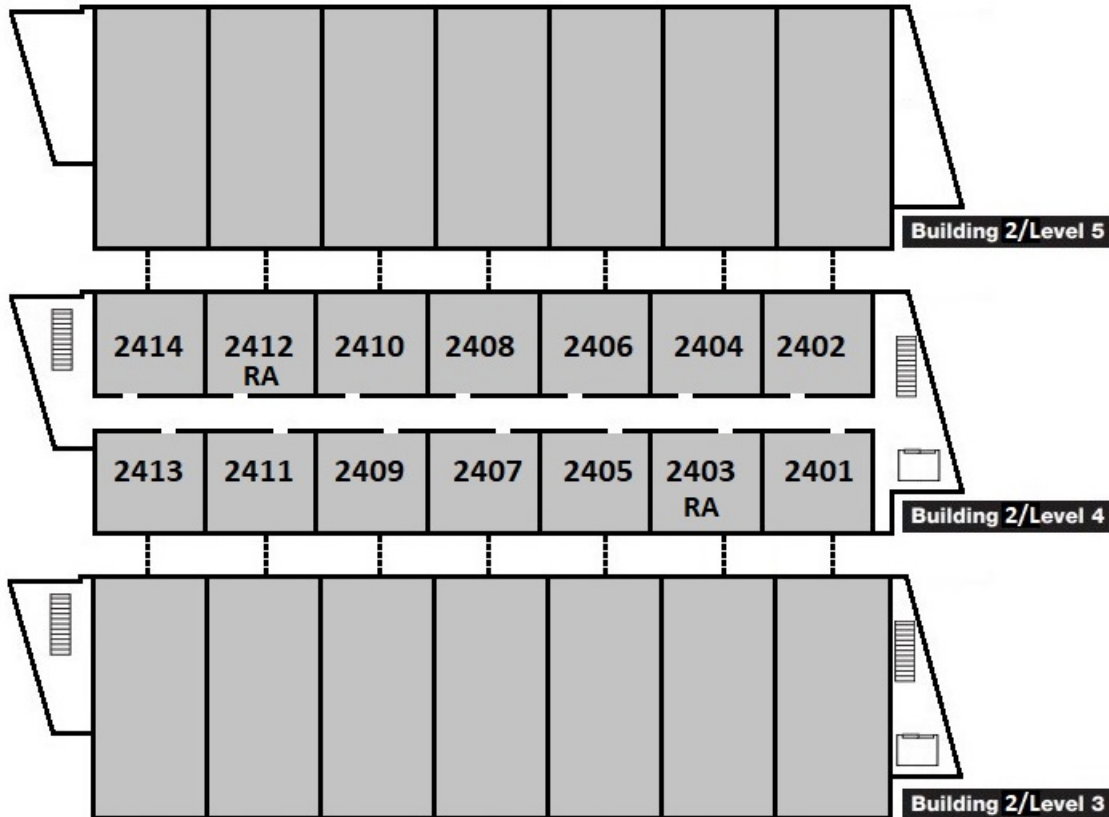

Seventh College West - Building 2

Typical Apartment Layouts

9 Person Apartment

8 Person Apartment

Actual Layout may vary due to position in the building and/or final room capacity.

West Building 2		
Room	Room Type	Layout
SW-2401-1	Double	8-Person
SW-2401-2	Double	8-Person
SW-2401-3	Double	8-Person
SW-2401-4	Double	8-Person
SW-2402-1	Double	5-Person
SW-2402-2	Super Single	5-Person
SW-2402-3	Super Single	5-Person
SW-2402-4	Super Single	5-Person
SW-2403-1	Double	6-Person/RA
SW-2403-2	Super Single	6-Person/RA
SW-2403-3	Double	6-Person/RA
SW-2403-4	RA	6-Person/RA
SW-2404-1	Double	9-Person
SW-2404-2	Double	9-Person
SW-2404-3	Double	9-Person
SW-2404-4	Triple	9-Person
SW-2405-1	Double	8-Person
SW-2405-2	Double	8-Person
SW-2405-3	Double	8-Person
SW-2405-4	Double	8-Person
SW-2406-1	Double	9-Person
SW-2406-2	Double	9-Person
SW-2406-3	Double	9-Person
SW-2406-4	Triple	9-Person
SW-2407-1	Double	8-Person
SW-2407-2	Double	8-Person
SW-2407-3	Double	8-Person
SW-2407-4	Double	8-Person

West Building 2		
Room	Room Type	Layout
SW-2408-1	Double	9-Person
SW-2408-2	Double	9-Person
SW-2408-3	Double	9-Person
SW-2408-4	Triple	9-Person
SW-2409-1	Double	9-Person
SW-2409-2	Double	9-Person
SW-2409-3	Double	9-Person
SW-2409-4	Triple	9-Person
SW-2410-1	Double	8-Person
SW-2410-2	Double	8-Person
SW-2410-3	Double	8-Person
SW-2410-4	Double	8-Person
SW-2411-1	Triple	9-Person
SW-2411-2	Double	9-Person
SW-2411-3	Double	9-Person
SW-2411-4	Double	9-Person
SW-2412-1	Double	7-Person/RA
SW-2412-2	Double	7-Person/RA
SW-2412-3	Double	7-Person/RA
SW-2412-4	RA	7-Person/RA
SW-2413-1	Double	9-Person
SW-2413-2	Double	9-Person
SW-2413-3	Double	9-Person
SW-2413-4	Triple	9-Person
SW-2414-1	Double	9-Person
SW-2414-2	Double	9-Person
SW-2414-3	Triple	9-Person
SW-2414-4	Double	9-Person

All apartment entries on Level 4
Even apartment rooms on Level 5
Odd apartment rooms on Level 3

Building 1
15 Stories, 94 Units,
Meeting Rooms, Laundry

Building 7
4 Stories, 12 Units

Building 8
3 Stories, 29 Units