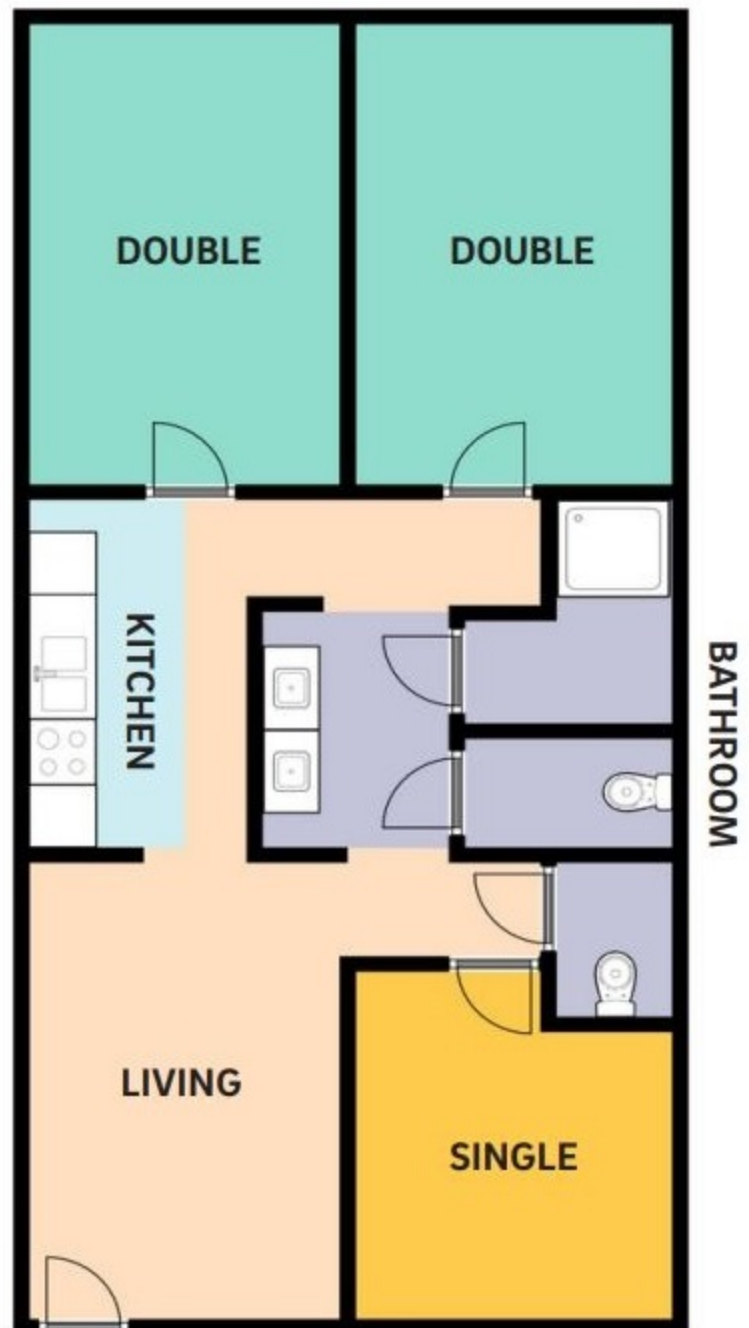

## Typical Apartment Layouts

### 6 Person Stacked Apartment

Actual Layout may vary due to position in the building and/or final room capacity.

West Building 6, 1st Level		
Room	Room Type	Layout
SW-6101-1	Double	4-Person
SW-6101-2	Double	4-Person
SW-6102-1	Triple	6-Person
SW-6102-2	Double	6-Person
SW-6102-3	Single	6-Person
SW-6103-1	Double	5-Person
SW-6103-2	Double	5-Person
SW-6103-3	Single	5-Person
SW-6104-1	Triple	6-Person
SW-6104-2	Double	6-Person
SW-6104-3	Single	6-Person

West Building 6, 1st Level		
Room	Room Type	Layout
SW-6105-1	Double	5-Person/RA
SW-6105-2	Double	5-Person/RA
SW-6105-3	RA	5-Person/RA
SW-6106-1	Double	5-Person
SW-6106-2	Double	5-Person
SW-6106-3	Single	5-Person
SW-6107-1	Double	5-Person
SW-6107-2	Double	5-Person
SW-6107-3	Single	5-Person

UC San Diego  
HOUSING • DINING • HOSPITALITY

West Building 6, 2nd Level		
Room	Room Type	Layout
SW-6201-1	Double	8-Person
SW-6201-2	Single	8-Person
SW-6201-3	Triple	8-Person
SW-6201-4	Single	8-Person
SW-6201-5	Single	8-Person
SW-6202-1	Single	6-Person
SW-6202-2	Double	6-Person
SW-6202-3	Triple	6-Person
SW-6203-1	Single	6-Person
SW-6203-2	Double	6-Person
SW-6203-3	Triple	6-Person
SW-6204-1	Single	6-Person
SW-6204-2	Double	6-Person
SW-6204-3	Triple	6-Person
SW-6205-1	RA	6-Person/RA
SW-6205-2	Double	6-Person/RA
SW-6205-3	Triple	6-Person/RA
SW-6206-1	Single	6-Person
SW-6206-2	Double	6-Person
SW-6206-3	Triple	6-Person
SW-6207-1	Single	6-Person
SW-6207-2	Double	6-Person
SW-6207-3	Triple	6-Person