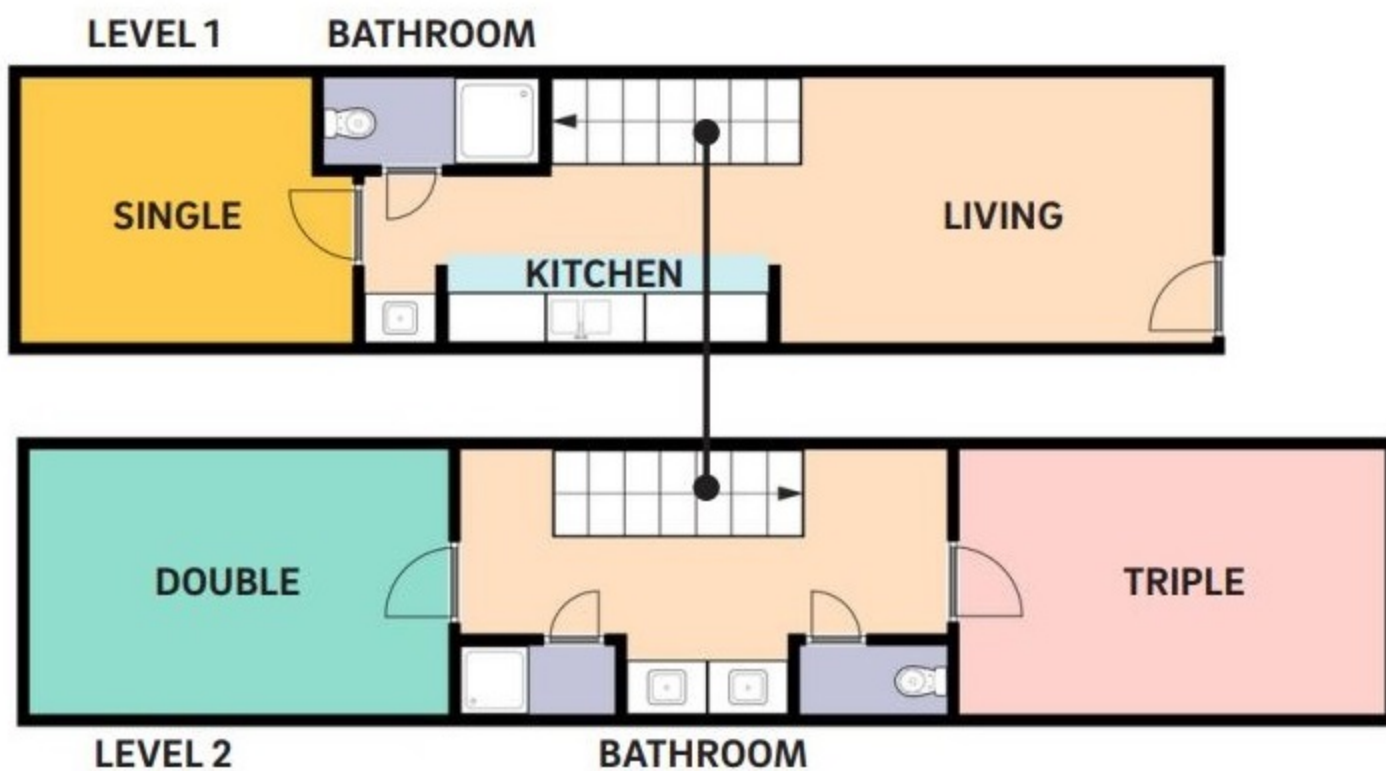

## Typical Apartment Layouts

### 6 Person Stacked Apartment

Actual Layout may vary due to position in the building and/or final room capacity.

West Building 6, 1st Level		
Room	Room Type	Layout
SW-6101-1	Double	4-Person
SW-6101-2	Double	4-Person
SW-6102-1	Triple	6-Person
SW-6102-2	Double	6-Person
SW-6102-3	Single	6-Person
SW-6103-1	Double	5-Person
SW-6103-2	Double	5-Person
SW-6103-3	Single	5-Person
SW-6104-1	Triple	6-Person
SW-6104-2	Double	6-Person
SW-6104-3	Single	6-Person

West Building 6, 1st Level		
Room	Room Type	Layout
SW-6105-1	Double	5-Person/RA
SW-6105-2	Double	5-Person/RA
SW-6105-3	RA	5-Person/RA
SW-6106-1	Double	5-Person
SW-6106-2	Double	5-Person
SW-6106-3	Single	5-Person
SW-6107-1	Double	5-Person
SW-6107-2	Double	5-Person
SW-6107-3	Single	5-Person

UC San Diego  
HOUSING • DINING • HOSPITALITY

West Building 6, 2nd Level		
Room	Room Type	Layout
SW-6201-1	Double	8-Person
SW-6201-2	Single	8-Person
SW-6201-3	Triple	8-Person
SW-6201-4	Single	8-Person
SW-6201-5	Single	8-Person
SW-6202-1	Single	6-Person
SW-6202-2	Double	6-Person
SW-6202-3	Triple	6-Person
SW-6203-1	Single	6-Person
SW-6203-2	Double	6-Person
SW-6203-3	Triple	6-Person
SW-6204-1	Single	6-Person
SW-6204-2	Double	6-Person
SW-6204-3	Triple	6-Person
SW-6205-1	RA	6-Person/RA
SW-6205-2	Double	6-Person/RA
SW-6205-3	Triple	6-Person/RA
SW-6206-1	Single	6-Person
SW-6206-2	Double	6-Person
SW-6206-3	Triple	6-Person
SW-6207-1	Single	6-Person
SW-6207-2	Double	6-Person
SW-6207-3	Triple	6-Person