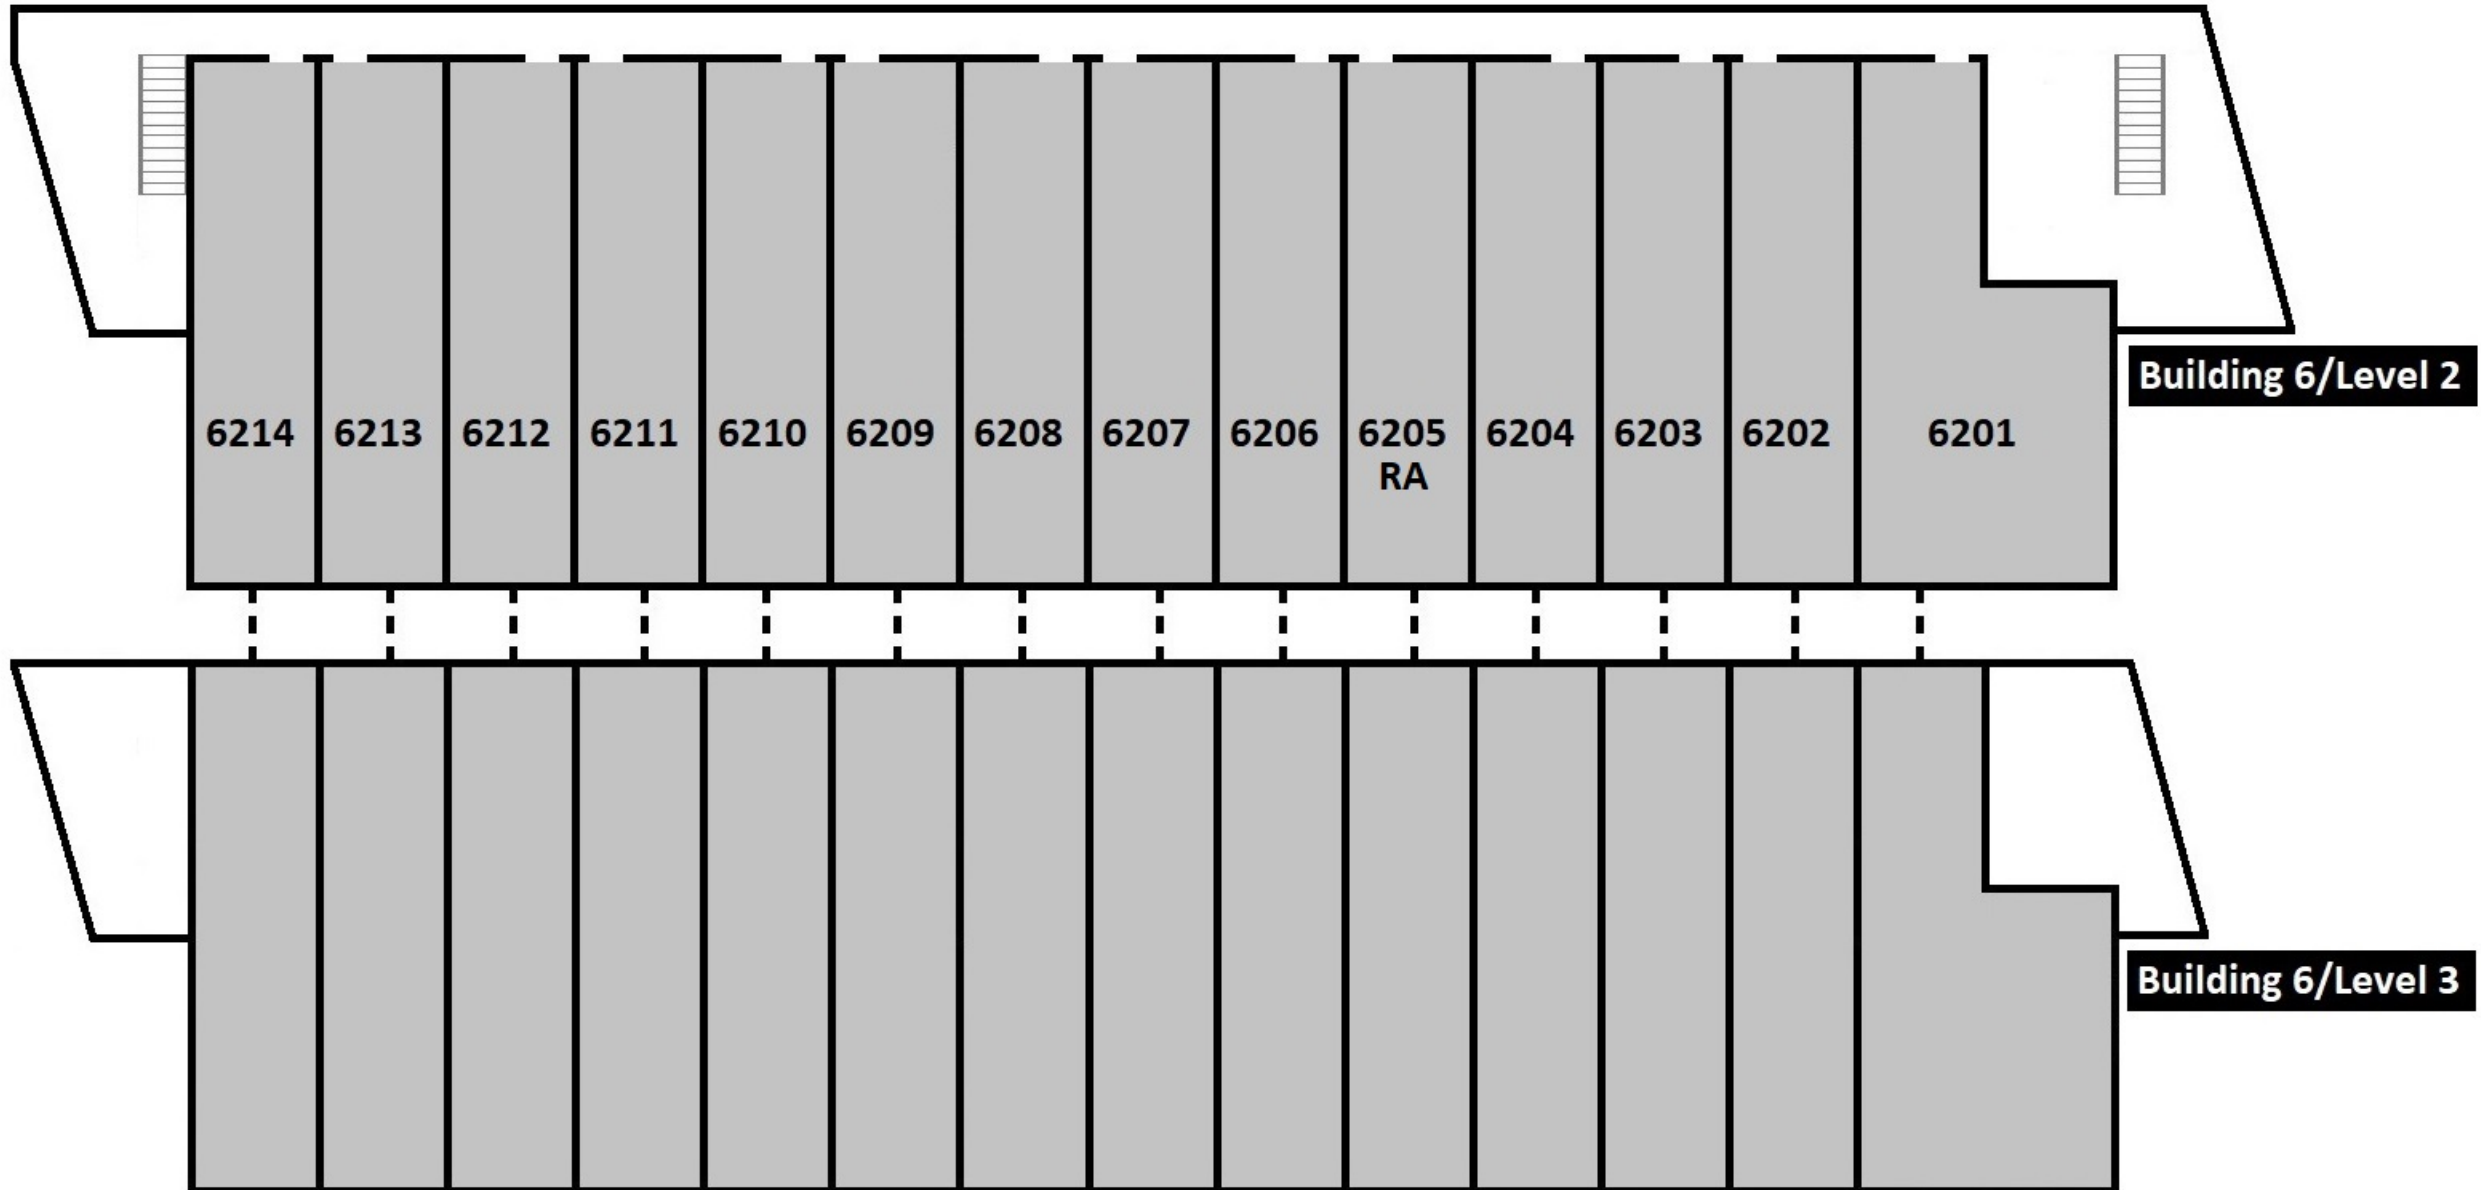

UC San Diego
HOUSING • DINING • HOSPITALITY

West Building 6, 2nd Level		
Room	Room Type	Layout
SW-6201-1	Double	8-Person
SW-6201-2	Single	8-Person
SW-6201-3	Triple	8-Person
SW-6201-4	Single	8-Person
SW-6201-5	Single	8-Person
SW-6202-1	Single	6-Person
SW-6202-2	Double	6-Person
SW-6202-3	Triple	6-Person
SW-6203-1	Single	6-Person
SW-6203-2	Double	6-Person
SW-6203-3	Triple	6-Person
SW-6204-1	Single	6-Person
SW-6204-2	Double	6-Person
SW-6204-3	Triple	6-Person
SW-6205-1	RA	6-Person/RA
SW-6205-2	Double	6-Person/RA
SW-6205-3	Triple	6-Person/RA
SW-6206-1	Single	6-Person
SW-6206-2	Double	6-Person
SW-6206-3	Triple	6-Person
SW-6207-1	Single	6-Person
SW-6207-2	Double	6-Person
SW-6207-3	Triple	6-Person

West Building 6, 2nd Level		
Room	Room Type	Layout
SW-6208-1	Single	6-Person
SW-6208-2	Triple	6-Person
SW-6208-3	Double	6-Person
SW-6209-1	Single	6-Person
SW-6209-2	Double	6-Person
SW-6209-3	Triple	6-Person
SW-6210-1	Single	6-Person
SW-6210-2	Double	6-Person
SW-6210-3	Triple	6-Person
SW-6211-1	Single	6-Person
SW-6211-2	Double	6-Person
SW-6211-3	Triple	6-Person
SW-6212-1	Single	6-Person
SW-6212-2	Double	6-Person
SW-6212-3	Triple	6-Person
SW-6213-1	Single	6-Person
SW-6213-2	Double	6-Person
SW-6213-3	Triple	6-Person
SW-6214-1	Single	6-Person
SW-6214-2	Double	6-Person
SW-6214-3	Triple	6-Person