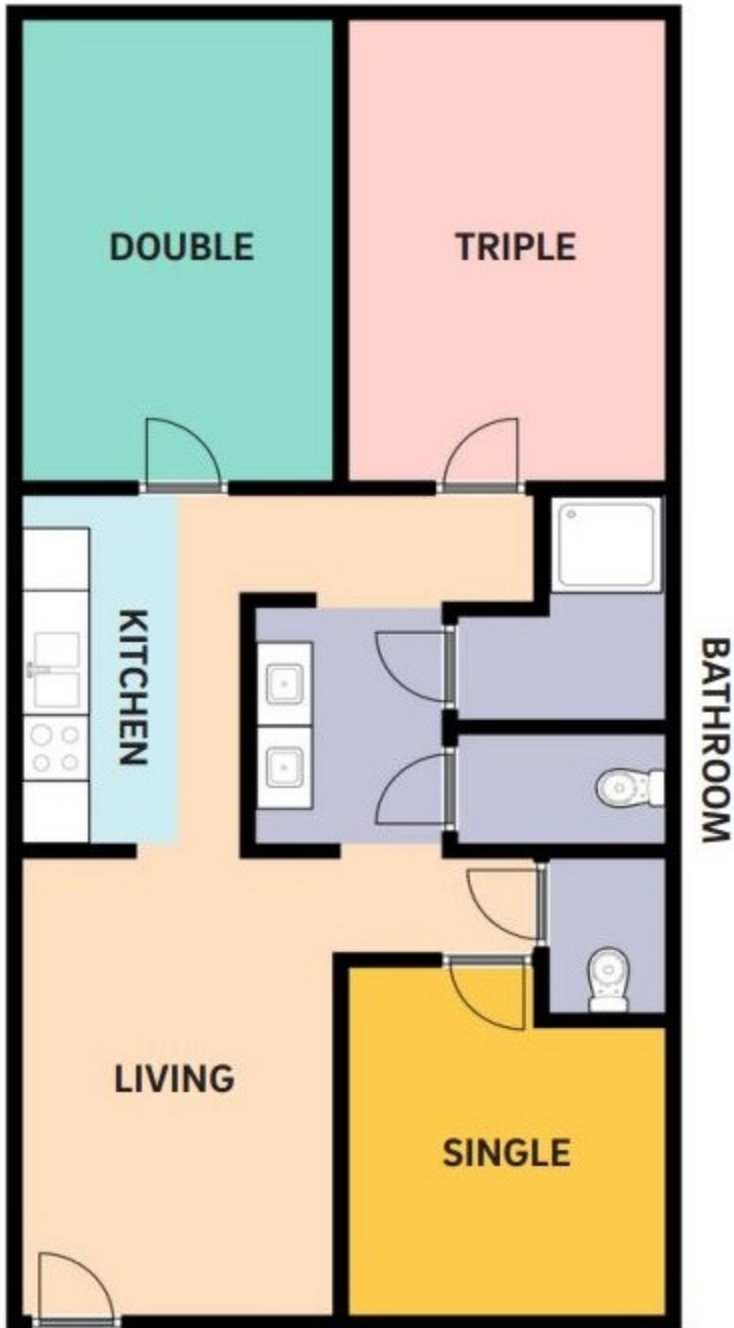

Seventh College West - Building 6

Typical Apartment Layouts

6 Person Apartment