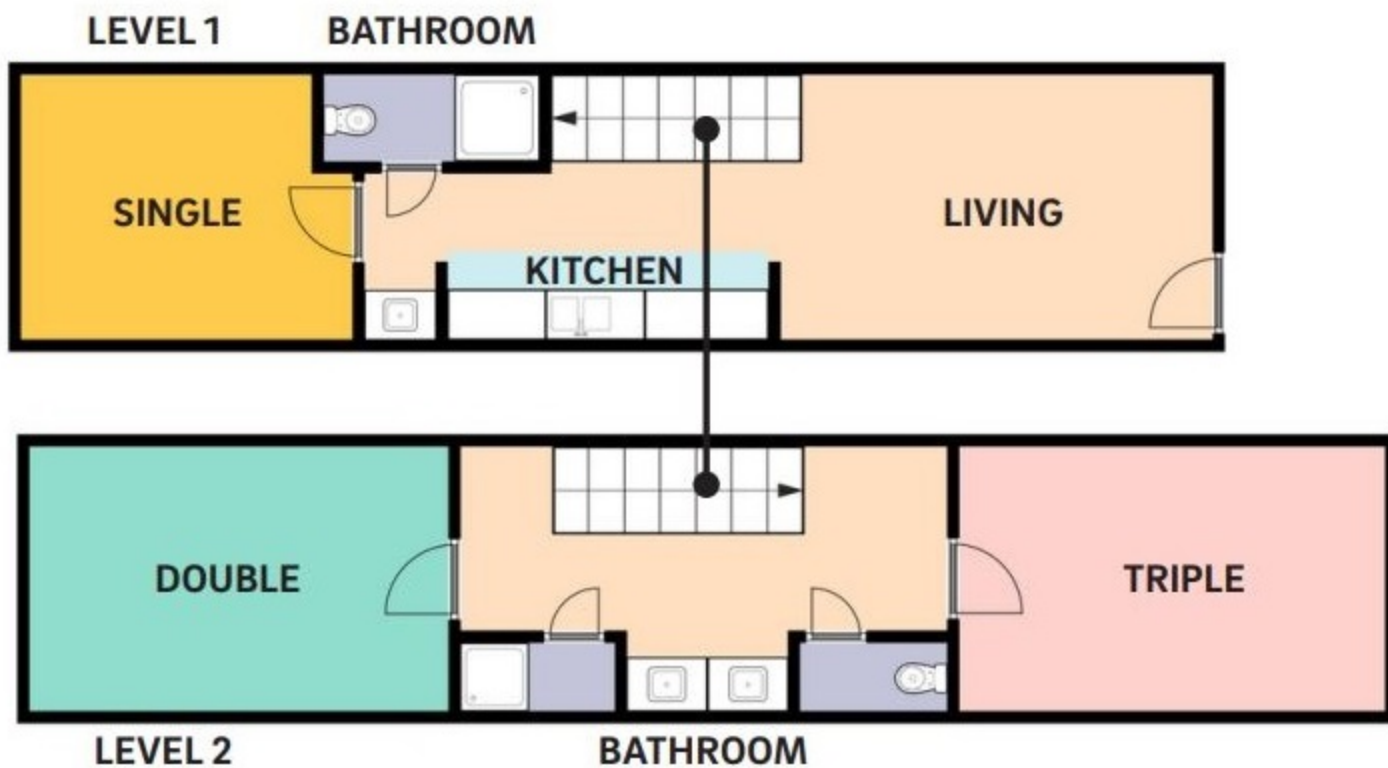

Seventh College West - Building 7

Typical Apartment Layouts

6 Person Apartment

5 Person Apartment

6 Person Stacked Apartment

Actual Layout may vary due to position in the building and/or final room capacity.

West Building 7, 1st Level		
Room	Room Type	Layout
SW-7101-1	Double	5-Person
SW-7101-2	Double	5-Person
SW-7101-3	Single	5-Person
SW-7103-1	Double	5-Person
SW-7103-2	Double	5-Person
SW-7103-3	Single	5-Person
SW-7105-1	Double	5-Person
SW-7105-2	Double	5-Person
SW-7105-3	Single	5-Person

West Building 7, 2nd Level		
Room	Room Type	Layout
SW-7201-1	Double	6-Person
SW-7201-2	Triple	6-Person
SW-7201-3	Single	6-Person
SW-7203-1	Double	5-Person/RA
SW-7203-2	Double	5-Person/RA
SW-7203-3	RA	5-Person/RA
SW-7205-1	Double	6-Person
SW-7205-2	Triple	6-Person
SW-7205-3	Single	6-Person

UC San Diego

HOUSING • DINING • HOSPITALITY

West Building 7, 3rd Level		
Room	Room Type	Layout
SW-7301-1	Single	6-Person
SW-7301-2	Double	6-Person
SW-7301-3	Triple	6-Person
SW-7302-1	Single	6-Person
SW-7302-2	Double	6-Person
SW-7302-3	Triple	6-Person
SW-7303-1	Single	6-Person
SW-7303-2	Double	6-Person
SW-7303-3	Triple	6-Person
SW-7304-1	Single	5-Person
SW-7304-2	Double	5-Person
SW-7304-3	Double	5-Person
SW-7305-1	Single	6-Person
SW-7305-2	Double	6-Person
SW-7305-3	Triple	6-Person
SW-7306-1	Single	6-Person
SW-7306-2	Double	6-Person
SW-7306-3	Triple	6-Person