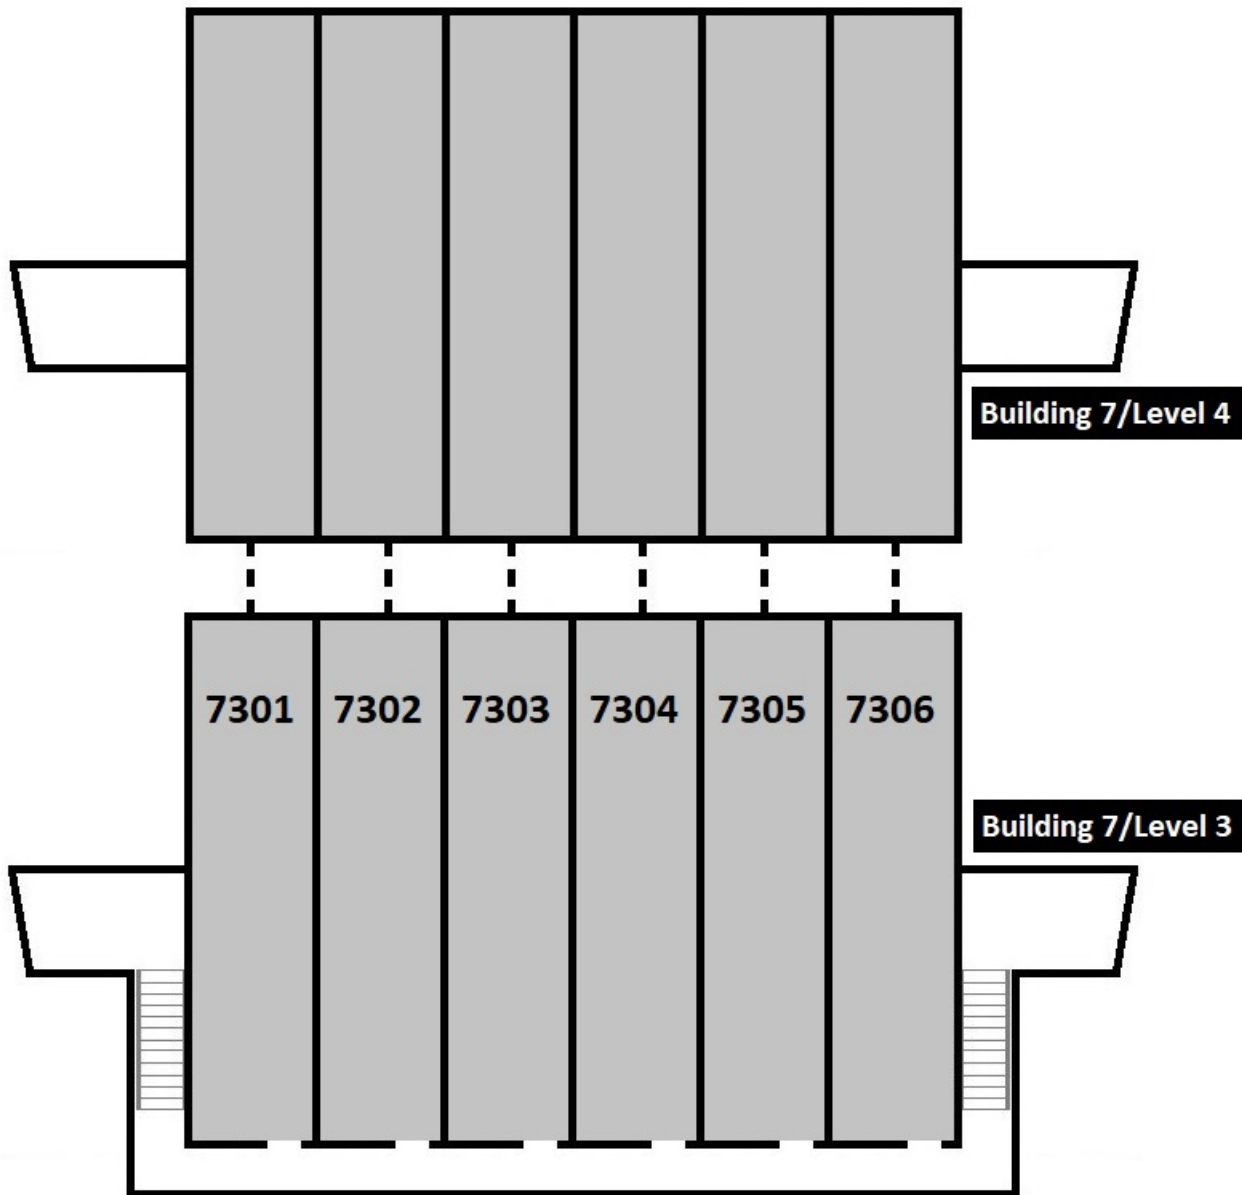

West Building 7, 1st Level		
Room	Room Type	Layout
SW-7101-1	Double	5-Person
SW-7101-2	Double	5-Person
SW-7101-3	Single	5-Person
SW-7103-1	Double	5-Person
SW-7103-2	Double	5-Person
SW-7103-3	Single	5-Person
SW-7105-1	Double	5-Person
SW-7105-2	Double	5-Person
SW-7105-3	Single	5-Person

West Building 7, 2nd Level		
Room	Room Type	Layout
SW-7201-1	Double	6-Person
SW-7201-2	Triple	6-Person
SW-7201-3	Single	6-Person
SW-7203-1	Double	5-Person/RA
SW-7203-2	Double	5-Person/RA
SW-7203-3	RA	5-Person/RA
SW-7205-1	Double	6-Person
SW-7205-2	Triple	6-Person
SW-7205-3	Single	6-Person

UC San Diego

HOUSING • DINING • HOSPITALITY

West Building 7, 3rd Level		
Room	Room Type	Layout
SW-7301-1	Single	6-Person
SW-7301-2	Double	6-Person
SW-7301-3	Triple	6-Person
SW-7302-1	Single	6-Person
SW-7302-2	Double	6-Person
SW-7302-3	Triple	6-Person
SW-7303-1	Single	6-Person
SW-7303-2	Double	6-Person
SW-7303-3	Triple	6-Person
SW-7304-1	Single	5-Person
SW-7304-2	Double	5-Person
SW-7304-3	Double	5-Person
SW-7305-1	Single	6-Person
SW-7305-2	Double	6-Person
SW-7305-3	Triple	6-Person
SW-7306-1	Single	6-Person
SW-7306-2	Double	6-Person
SW-7306-3	Triple	6-Person