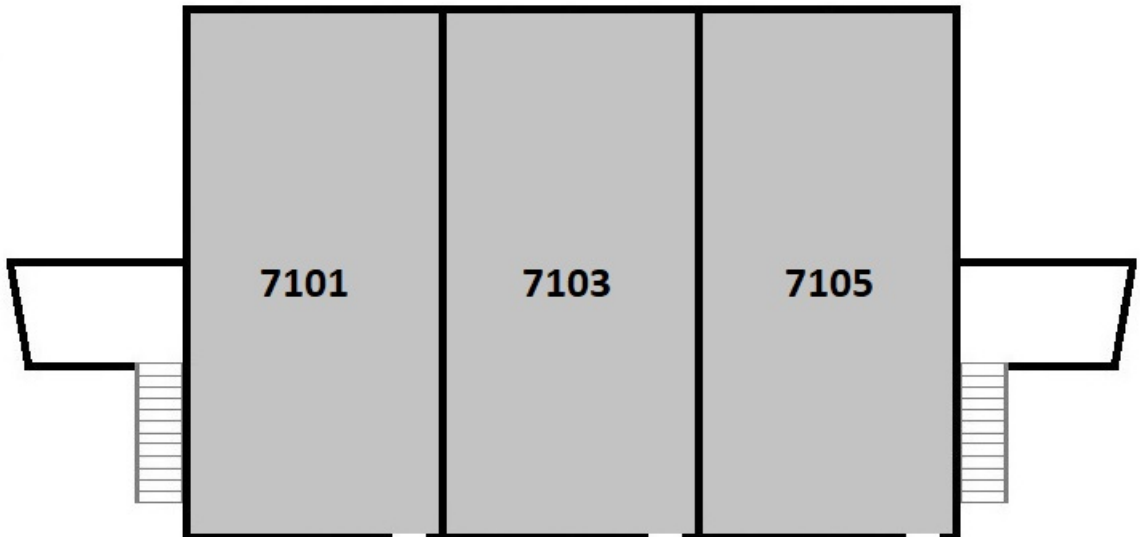

Seventh College West - Building 7

Typical Apartment Layouts

6 Person Apartment

5 Person Apartment

6 Person Stacked Apartment

Actual Layout may vary due to position in the building and/or final room capacity.

West Building 7, 1st Level		
Room	Room Type	Layout
SW-7101-1	Double	5-Person
SW-7101-2	Double	5-Person
SW-7101-3	Single	5-Person
SW-7103-1	Double	5-Person
SW-7103-2	Double	5-Person
SW-7103-3	Single	5-Person
SW-7105-1	Double	5-Person
SW-7105-2	Double	5-Person
SW-7105-3	Single	5-Person

West Building 7, 2nd Level		
Room	Room Type	Layout
SW-7201-1	Double	6-Person
SW-7201-2	Triple	6-Person
SW-7201-3	Single	6-Person
SW-7203-1	Double	5-Person/RA
SW-7203-2	Double	5-Person/RA
SW-7203-3	RA	5-Person/RA
SW-7205-1	Double	6-Person
SW-7205-2	Triple	6-Person
SW-7205-3	Single	6-Person

UC San Diego

HOUSING • DINING • HOSPITALITY

West Building 7, 3rd Level		
Room	Room Type	Layout
SW-7301-1	Single	6-Person
SW-7301-2	Double	6-Person
SW-7301-3	Triple	6-Person
SW-7302-1	Single	6-Person
SW-7302-2	Double	6-Person
SW-7302-3	Triple	6-Person
SW-7303-1	Single	6-Person
SW-7303-2	Double	6-Person
SW-7303-3	Triple	6-Person
SW-7304-1	Single	5-Person
SW-7304-2	Double	5-Person
SW-7304-3	Double	5-Person
SW-7305-1	Single	6-Person
SW-7305-2	Double	6-Person
SW-7305-3	Triple	6-Person
SW-7306-1	Single	6-Person
SW-7306-2	Double	6-Person
SW-7306-3	Triple	6-Person