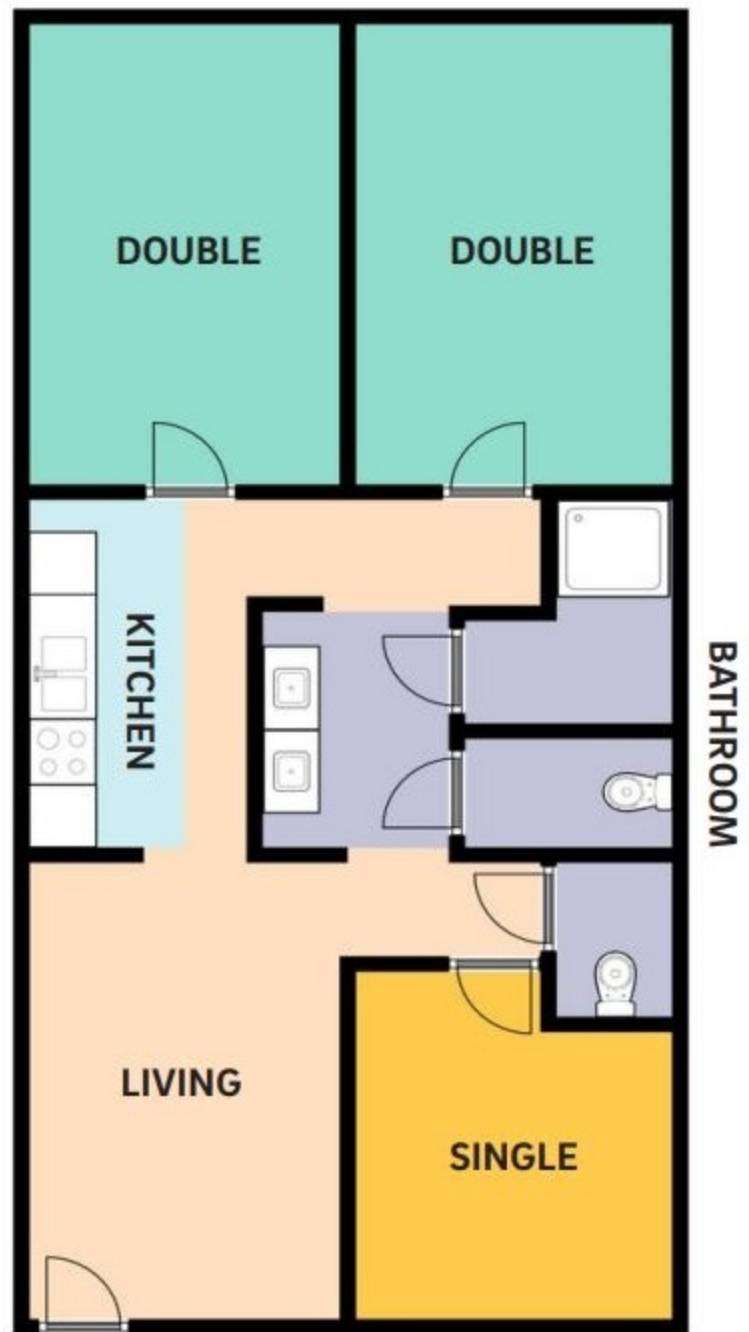

Seventh College West - Building 7

Typical Apartment Layouts

6 Person Apartment

5 Person Apartment

6 Person Stacked Apartment

Actual Layout may vary due to position in the building and/or final room capacity.

West Building 7, 1st Level		
Room	Room Type	Layout
SW-7101-1	Double	5-Person
SW-7101-2	Double	5-Person
SW-7101-3	Single	5-Person
SW-7103-1	Double	5-Person
SW-7103-2	Double	5-Person
SW-7103-3	Single	5-Person
SW-7105-1	Double	5-Person
SW-7105-2	Double	5-Person
SW-7105-3	Single	5-Person

West Building 7, 2nd Level		
Room	Room Type	Layout
SW-7201-1	Double	6-Person
SW-7201-2	Triple	6-Person
SW-7201-3	Single	6-Person
SW-7203-1	Double	5-Person/RA
SW-7203-2	Double	5-Person/RA
SW-7203-3	RA	5-Person/RA
SW-7205-1	Double	6-Person
SW-7205-2	Triple	6-Person
SW-7205-3	Single	6-Person

UC San Diego

HOUSING • DINING • HOSPITALITY

West Building 7, 3rd Level		
Room	Room Type	Layout
SW-7301-1	Single	6-Person
SW-7301-2	Double	6-Person
SW-7301-3	Triple	6-Person
SW-7302-1	Single	6-Person
SW-7302-2	Double	6-Person
SW-7302-3	Triple	6-Person
SW-7303-1	Single	6-Person
SW-7303-2	Double	6-Person
SW-7303-3	Triple	6-Person
SW-7304-1	Single	5-Person
SW-7304-2	Double	5-Person
SW-7304-3	Double	5-Person
SW-7305-1	Single	6-Person
SW-7305-2	Double	6-Person
SW-7305-3	Triple	6-Person
SW-7306-1	Single	6-Person
SW-7306-2	Double	6-Person
SW-7306-3	Triple	6-Person