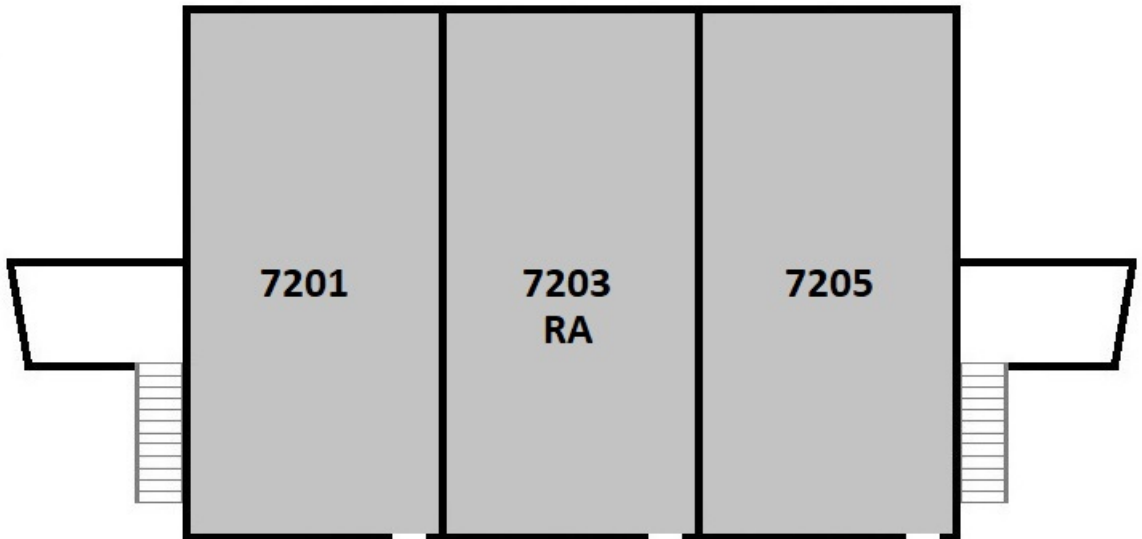

Seventh College West - Building 7

Typical Apartment Layouts

6 Person Apartment

5 Person Apartment

6 Person Stacked Apartment

Actual Layout may vary due to position in the building and/or final room capacity.

West Building 7, 1st Level		
Room	Room Type	Layout
SW-7101-1	Double	5-Person
SW-7101-2	Double	5-Person
SW-7101-3	Single	5-Person
SW-7103-1	Double	5-Person
SW-7103-2	Double	5-Person
SW-7103-3	Single	5-Person
SW-7105-1	Double	5-Person
SW-7105-2	Double	5-Person
SW-7105-3	Single	5-Person

West Building 7, 2nd Level		
Room	Room Type	Layout
SW-7201-1	Double	6-Person
SW-7201-2	Triple	6-Person
SW-7201-3	Single	6-Person
SW-7203-1	Double	5-Person/RA
SW-7203-2	Double	5-Person/RA
SW-7203-3	RA	5-Person/RA
SW-7205-1	Double	6-Person
SW-7205-2	Triple	6-Person
SW-7205-3	Single	6-Person

UC San Diego

HOUSING • DINING • HOSPITALITY

West Building 7, 3rd Level		
Room	Room Type	Layout
SW-7301-1	Single	6-Person
SW-7301-2	Double	6-Person
SW-7301-3	Triple	6-Person
SW-7302-1	Single	6-Person
SW-7302-2	Double	6-Person
SW-7302-3	Triple	6-Person
SW-7303-1	Single	6-Person
SW-7303-2	Double	6-Person
SW-7303-3	Triple	6-Person
SW-7304-1	Single	5-Person
SW-7304-2	Double	5-Person
SW-7304-3	Double	5-Person
SW-7305-1	Single	6-Person
SW-7305-2	Double	6-Person
SW-7305-3	Triple	6-Person
SW-7306-1	Single	6-Person
SW-7306-2	Double	6-Person
SW-7306-3	Triple	6-Person