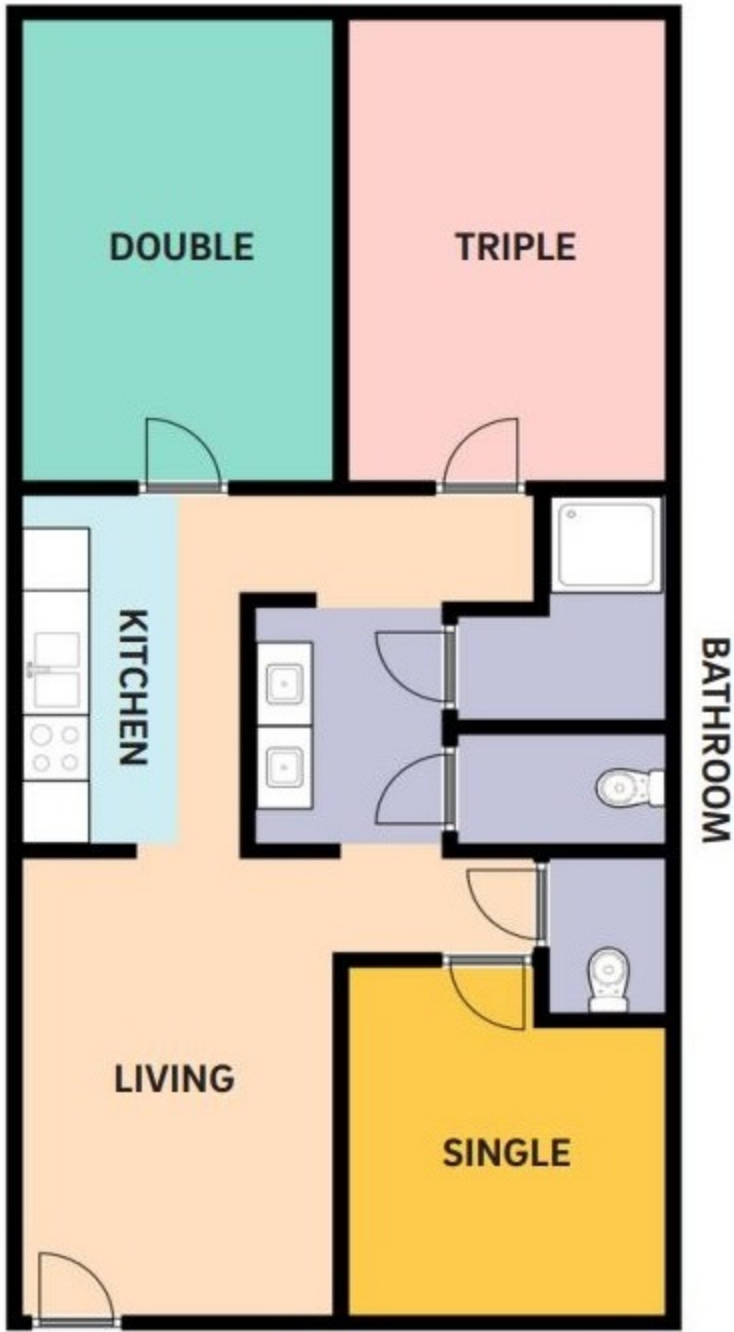

Seventh College West - Building 7

Typical Apartment Layouts

6 Person Apartment

5 Person Apartment

6 Person Stacked Apartment

Actual Layout may vary due to position in the building and/or final room capacity.

West Building 7, 1st Level		
Room	Room Type	Layout
SW-7101-1	Double	5-Person
SW-7101-2	Double	5-Person
SW-7101-3	Single	5-Person
SW-7103-1	Double	5-Person
SW-7103-2	Double	5-Person
SW-7103-3	Single	5-Person
SW-7105-1	Double	5-Person
SW-7105-2	Double	5-Person
SW-7105-3	Single	5-Person

West Building 7, 2nd Level		
Room	Room Type	Layout
SW-7201-1	Double	6-Person
SW-7201-2	Triple	6-Person
SW-7201-3	Single	6-Person
SW-7203-1	Double	5-Person/RA
SW-7203-2	Double	5-Person/RA
SW-7203-3	RA	5-Person/RA
SW-7205-1	Double	6-Person
SW-7205-2	Triple	6-Person
SW-7205-3	Single	6-Person

UC San Diego

HOUSING • DINING • HOSPITALITY

West Building 7, 3rd Level		
Room	Room Type	Layout
SW-7301-1	Single	6-Person
SW-7301-2	Double	6-Person
SW-7301-3	Triple	6-Person
SW-7302-1	Single	6-Person
SW-7302-2	Double	6-Person
SW-7302-3	Triple	6-Person
SW-7303-1	Single	6-Person
SW-7303-2	Double	6-Person
SW-7303-3	Triple	6-Person
SW-7304-1	Single	5-Person
SW-7304-2	Double	5-Person
SW-7304-3	Double	5-Person
SW-7305-1	Single	6-Person
SW-7305-2	Double	6-Person
SW-7305-3	Triple	6-Person
SW-7306-1	Single	6-Person
SW-7306-2	Double	6-Person
SW-7306-3	Triple	6-Person