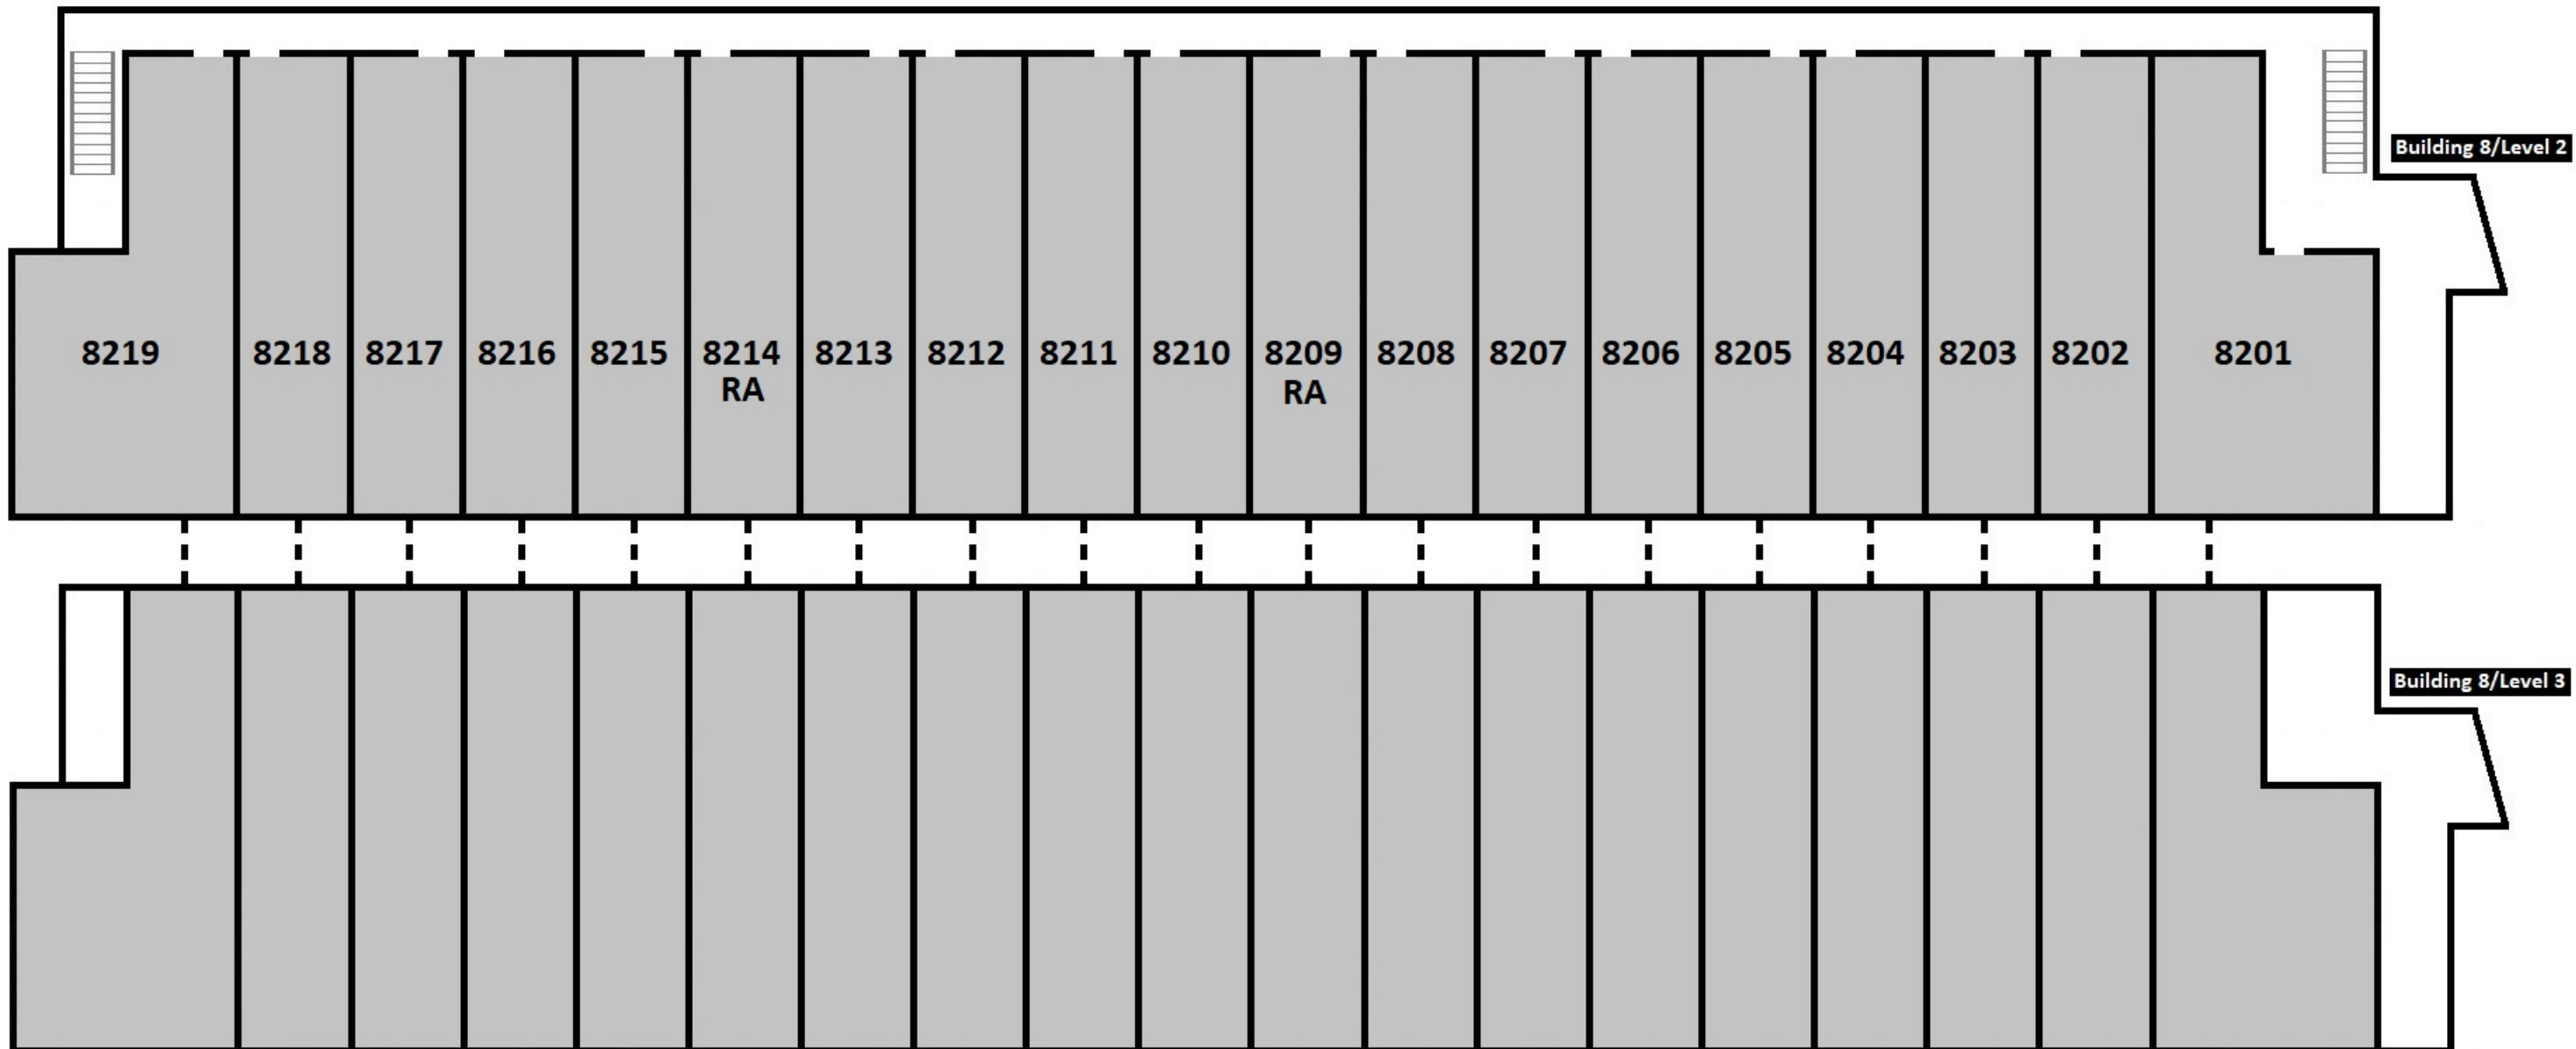

West Building 8, 2nd Level		
Room	Room Type	Layout
SW-8206-1	Single	6-Person
SW-8206-2	Double	6-Person
SW-8206-3	Triple	6-Person
SW-8207-1	Single	6-Person
SW-8207-2	Triple	6-Person
SW-8207-3	Double	6-Person
SW-8208-1	Single	6-Person
SW-8208-2	Double	6-Person
SW-8208-3	Triple	6-Person
SW-8209-1	RA	5-Person/RA
SW-8209-2	Double	5-Person/RA
SW-8209-3	Double	5-Person/RA
SW-8210-1	Single	6-Person
SW-8210-2	Double	6-Person
SW-8210-3	Triple	6-Person

West Building 8, 2nd Level		
Room	Room Type	Layout
SW-8211-1	Single	6-Person
SW-8211-2	Double	6-Person
SW-8211-3	Triple	6-Person
SW-8212-1	Single	6-Person
SW-8212-2	Double	6-Person
SW-8212-3	Triple	6-Person
SW-8213-1	Single	6-Person
SW-8213-2	Double	6-Person
SW-8213-3	Triple	6-Person
SW-8214-1	RA	5-Person/RA
SW-8214-2	Double	5-Person/RA
SW-8214-3	Double	5-Person/RA
SW-8215-1	Single	6-Person
SW-8215-2	Double	6-Person
SW-8215-3	Triple	6-Person

West Building 8, 2nd Level		
Room	Room Type	Layout
SW-8216-1	Single	6-Person
SW-8216-2	Double	6-Person
SW-8216-3	Triple	6-Person
SW-8217-1	Single	6-Person
SW-8217-2	Double	6-Person
SW-8217-3	Triple	6-Person
SW-8218-1	Single	6-Person
SW-8218-2	Double	6-Person
SW-8218-3	Triple	6-Person
SW-8219-1	Double	8-Person
SW-8219-2	Single	8-Person
SW-8219-3	Double	8-Person
SW-8219-4	Double	8-Person
SW-8219-5	Single	8-Person