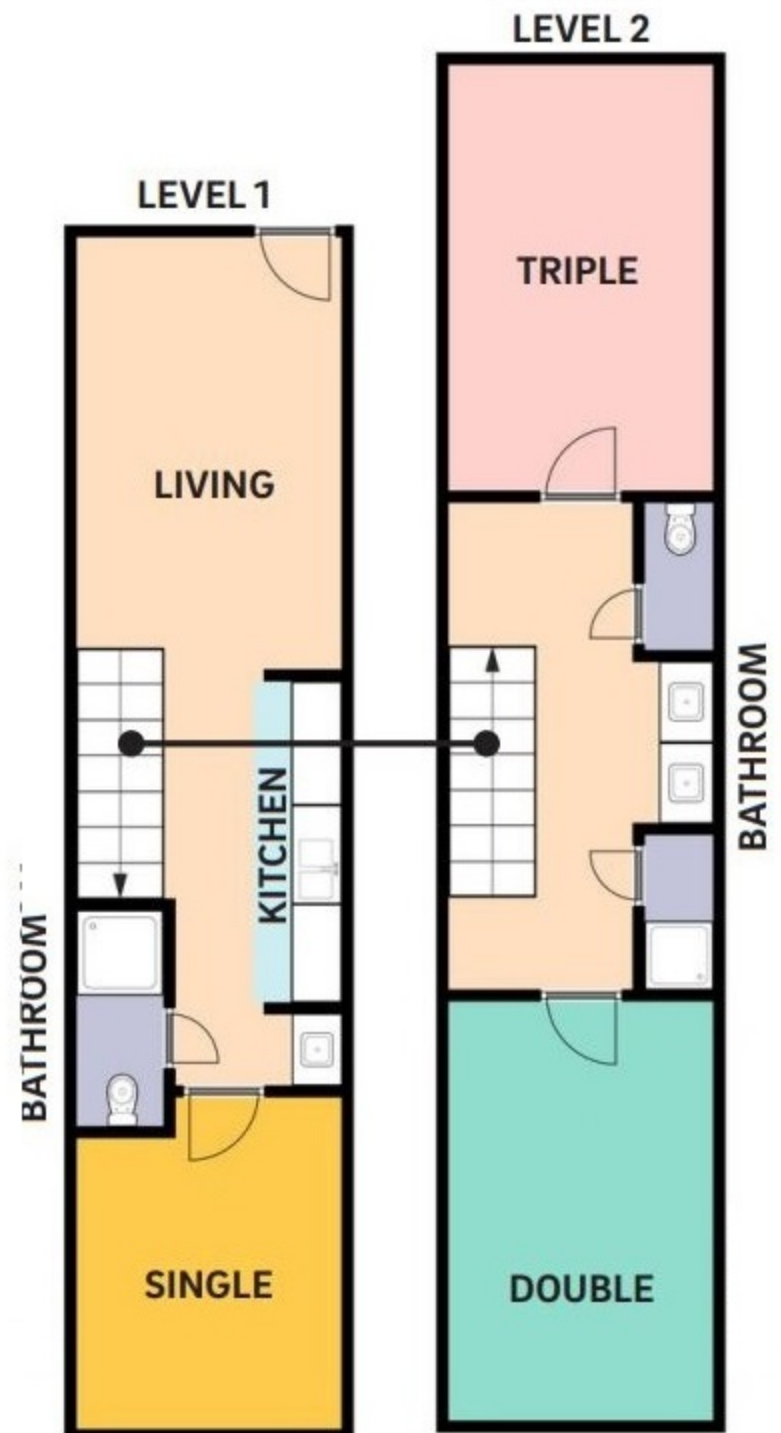

Seventh College West - Building 8

Typical Apartment Layouts

6 Person Apartment

6 Person Stacked Apartment

Actual Layout may vary due to position in the building and/or final room capacity.

UC San Diego
HOUSING • DINING • HOSPITALITY

West Building 8, 1st Level		
Room	Room Type	Layout
SW-8101-1	Double	4-Person
SW-8101-2	Double	4-Person
SW-8102-1	Double	6-Person
SW-8102-2	Triple	6-Person
SW-8102-3	Single	6-Person
SW-8103-1	Double	6-Person
SW-8103-2	Triple	6-Person
SW-8103-3	Single	6-Person
SW-8104-1	Double	5-Person/RA
SW-8104-2	Double	5-Person/RA
SW-8104-3	RA	5-Person/RA
SW-8105-1	Double	6-Person
SW-8105-2	Triple	6-Person
SW-8105-3	Single	6-Person

West Building 8, 1st Level		
Room	Room Type	Layout
SW-8106-1	Double	6-Person
SW-8106-2	Triple	6-Person
SW-8106-3	Single	6-Person
SW-8107-1	Double	6-Person/RA
SW-8107-2	Triple	6-Person/RA
SW-8107-3	RA	6-Person/RA
SW-8108-1	Double	6-Person
SW-8108-2	Triple	6-Person
SW-8108-3	Single	6-Person
SW-8109-1	Double	6-Person
SW-8109-2	Triple	6-Person
SW-8109-3	Single	6-Person
SW-8110-1	Double	4-Person
SW-8110-2	Double	4-Person

UC San Diego
HOUSING • DINING • HOSPITALITY

West Building 8, 2nd Level		
Room	Room Type	Layout
SW-8201-1	Double	10-Person
SW-8201-2	Single	10-Person
SW-8201-3	Triple	10-Person
SW-8201-4	Double	10-Person
SW-8201-5	Double	10-Person
SW-8202-1	Single	6-Person
SW-8202-2	Double	6-Person
SW-8202-3	Triple	6-Person
SW-8203-1	Single	6-Person
SW-8203-2	Double	6-Person
SW-8203-3	Triple	6-Person
SW-8204-1	Single	6-Person
SW-8204-2	Double	6-Person
SW-8204-3	Triple	6-Person
SW-8205-1	Single	6-Person
SW-8205-2	Double	6-Person
SW-8205-3	Triple	6-Person