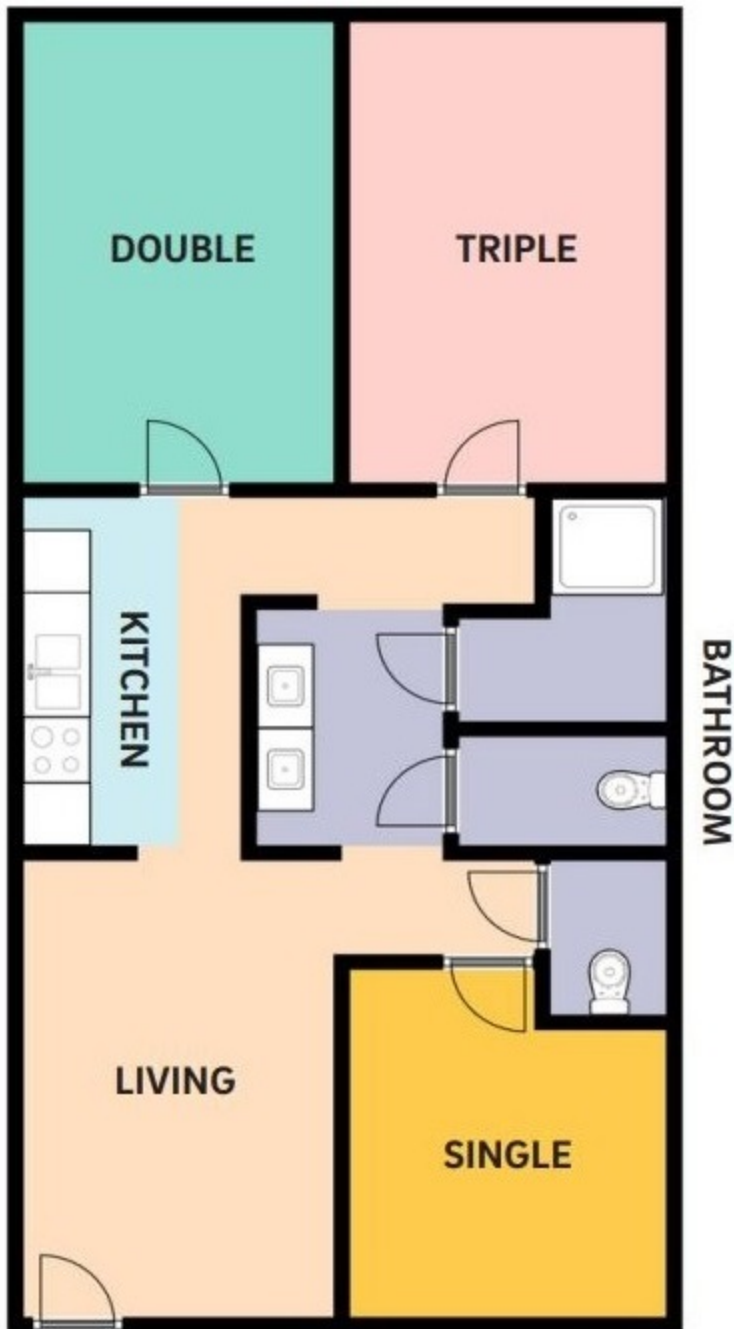

Seventh College West - Building 8

Typical Apartment Layouts

6 Person Apartment

6 Person Stacked Apartment

Actual Layout may vary due to position in the building and/or final room capacity.

UC San Diego
HOUSING • DINING • HOSPITALITY

West Building 8, 1st Level		
Room	Room Type	Layout
SW-8101-1	Double	4-Person
SW-8101-2	Double	4-Person
SW-8102-1	Double	6-Person
SW-8102-2	Triple	6-Person
SW-8102-3	Single	6-Person
SW-8103-1	Double	6-Person
SW-8103-2	Triple	6-Person
SW-8103-3	Single	6-Person
SW-8104-1	Double	5-Person/RA
SW-8104-2	Double	5-Person/RA
SW-8104-3	RA	5-Person/RA
SW-8105-1	Double	6-Person
SW-8105-2	Triple	6-Person
SW-8105-3	Single	6-Person

West Building 8, 1st Level		
Room	Room Type	Layout
SW-8106-1	Double	6-Person
SW-8106-2	Triple	6-Person
SW-8106-3	Single	6-Person
SW-8107-1	Double	6-Person/RA
SW-8107-2	Triple	6-Person/RA
SW-8107-3	RA	6-Person/RA
SW-8108-1	Double	6-Person
SW-8108-2	Triple	6-Person
SW-8108-3	Single	6-Person
SW-8109-1	Double	6-Person
SW-8109-2	Triple	6-Person
SW-8109-3	Single	6-Person
SW-8110-1	Double	4-Person
SW-8110-2	Double	4-Person

UC San Diego
HOUSING • DINING • HOSPITALITY

West Building 8, 2nd Level		
Room	Room Type	Layout
SW-8201-1	Double	10-Person
SW-8201-2	Single	10-Person
SW-8201-3	Triple	10-Person
SW-8201-4	Double	10-Person
SW-8201-5	Double	10-Person
SW-8202-1	Single	6-Person
SW-8202-2	Double	6-Person
SW-8202-3	Triple	6-Person
SW-8203-1	Single	6-Person
SW-8203-2	Double	6-Person
SW-8203-3	Triple	6-Person
SW-8204-1	Single	6-Person
SW-8204-2	Double	6-Person
SW-8204-3	Triple	6-Person
SW-8205-1	Single	6-Person
SW-8205-2	Double	6-Person
SW-8205-3	Triple	6-Person