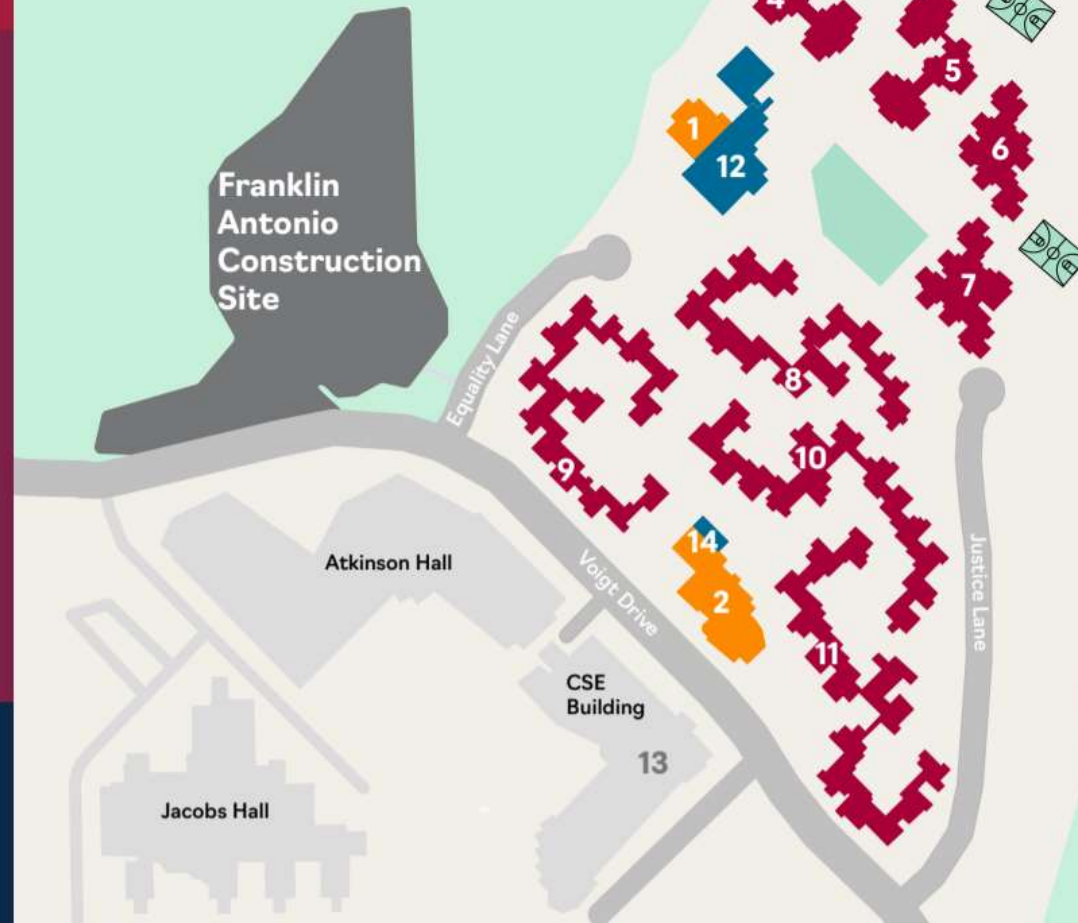

Warren College Residential Complex

Directory

- 1 Warren Res Life Office
- 2 Student Activities Center
- 3 Harlan Hall
- 4 Frankfurter Hall
- 5 Stewart Hall
- 6 Bates Hall
- 7 Brown Hall
- 8 Douglas Hall
- 9 Goldberg Hall
- 10 Brennan Hall
- 11 Black Hall
- 12 Canyon Vista Dining Hall
- 13 Warren Student Affairs Office
- 14 Amazon Locker

Earl Warren College
UC San Diego

UPDATED -Temporary Move-in Parking Location for Warren College Housing:

- Temporary Parking will be available on Justice Lane: <https://goo.gl/maps/QfdY3eeTEdPijdkR7>
- Temporary Parking along Equality Lane will **not** be available for Move-in.

Warren Residential Life Testing and Check-in Location: Warren College Student Activities Center (SAC): <https://goo.gl/maps/uCJBgtMxWUZUDvrt7>

NOTE: NO PARKING ALONG VOIGT DRIVE

updated 9/2/2022