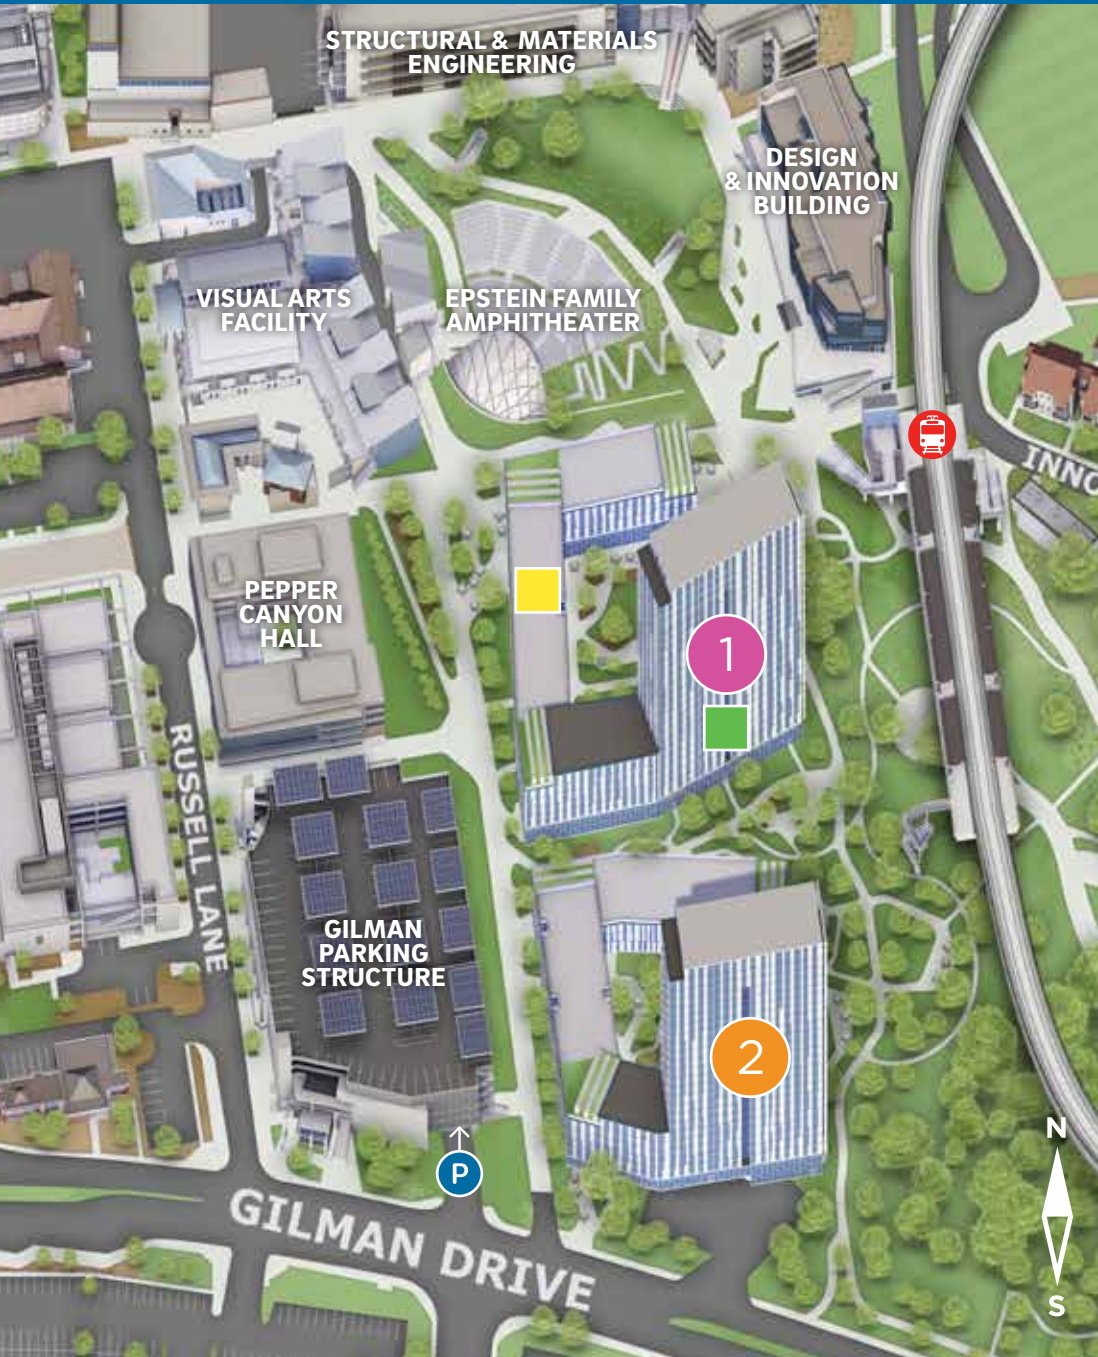

## PEPPER CANYON WEST

UC San Diego  
RESIDENTIAL, RETAIL AND  
SUPPLY CHAIN SERVICES

## DIRECTORY

-  Rya
-  Vela
-  HI desk
-  Residence Life Office
-  UCSD Central Campus Station

For additional information please contact

**Pepper Canyon West Residence Life Office:**

 [PCWestResLife@ucsd.edu](mailto:PCWestResLife@ucsd.edu)

 [bit.ly/peppercanyonwest](https://bit.ly/peppercanyonwest)

Interactive  
Campus Map